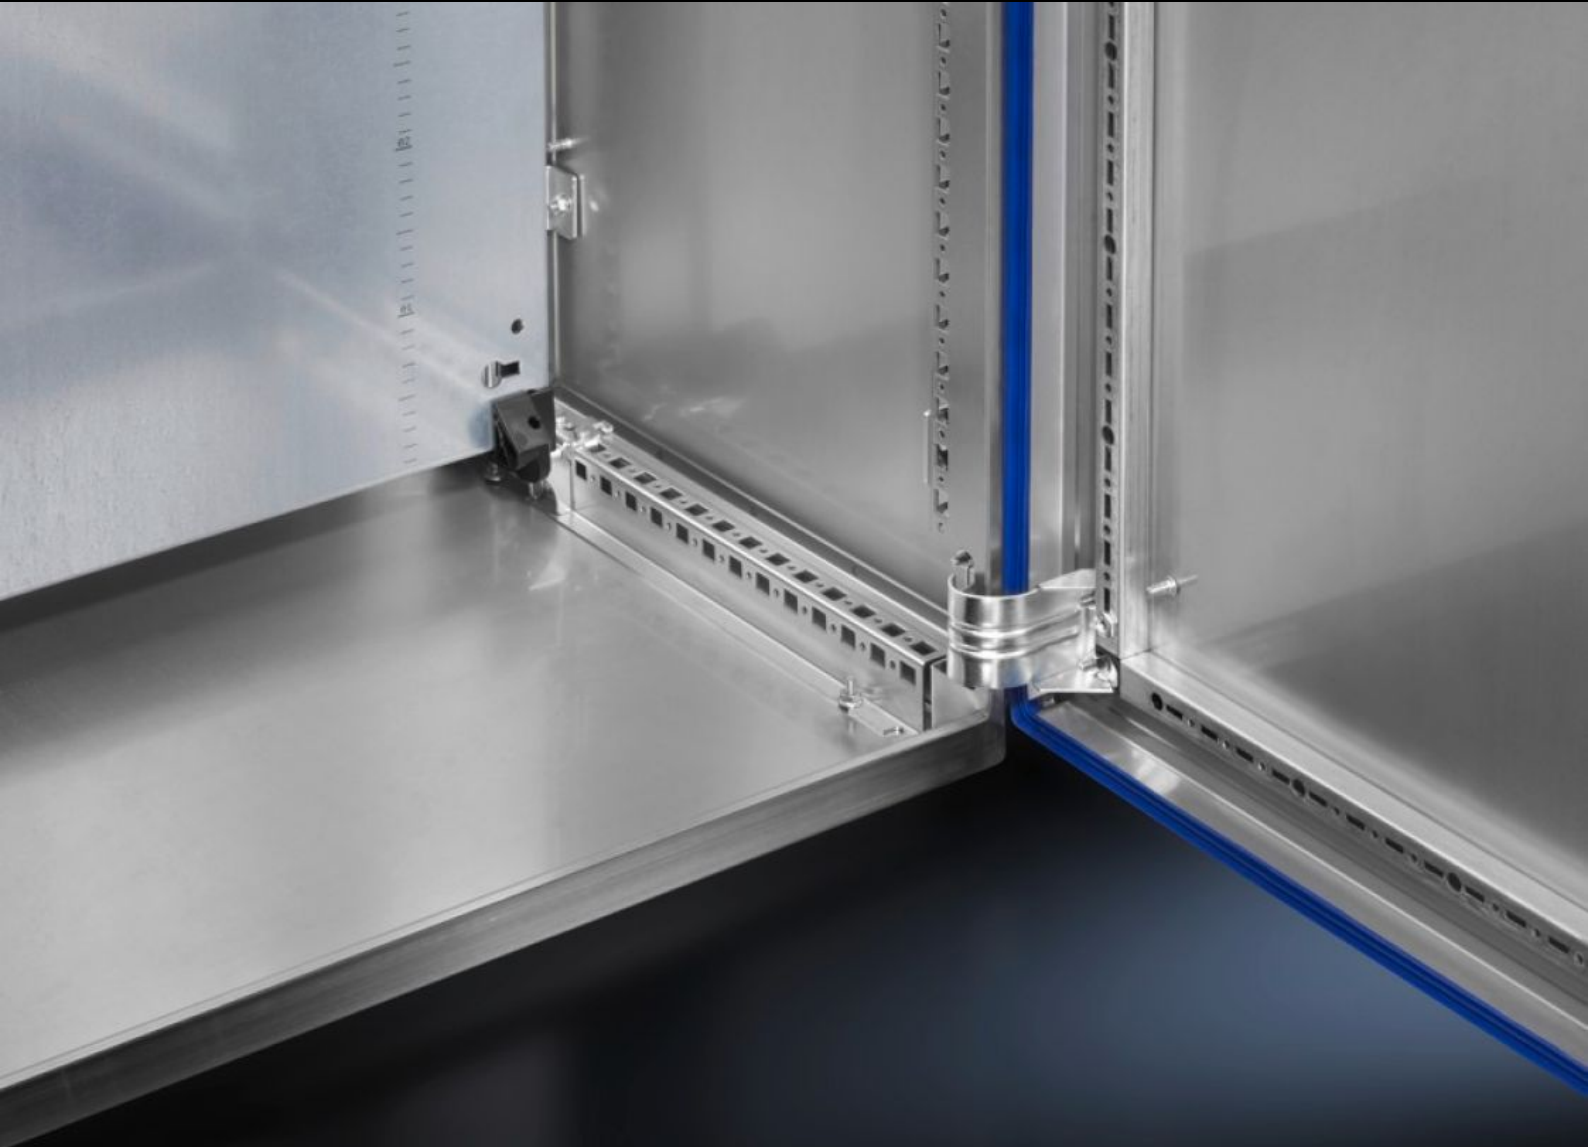

Rittal – The System.

Faster – better – everywhere.

HD 4000.130 Hinge HD

State: 4/25/2026 (Source: rittal.com/us-en)

ENCLOSURES

POWER DISTRIBUTION

CLIMATE CONTROL

IT INFRASTRUCTURE

SOFTWARE & SERVICES

FRIEDHELM LOH GROUP

HD 4000.130 - Hinge HD

Features

| | |
|-----------------------|-----------------------------------|
| Model No. | HD 4000.130 |
| Material | Stainless steel 1.4301 (AISI 304) |
| Supply includes | Assembly components |
| Packaging unit | 2 pc(s). |
| Customs tariff number | 83021000 |
| ETIM 9 | EC002625 |
| ETIM 8 | EC002625 |
| ECLASS 8.0 | 27189234 |