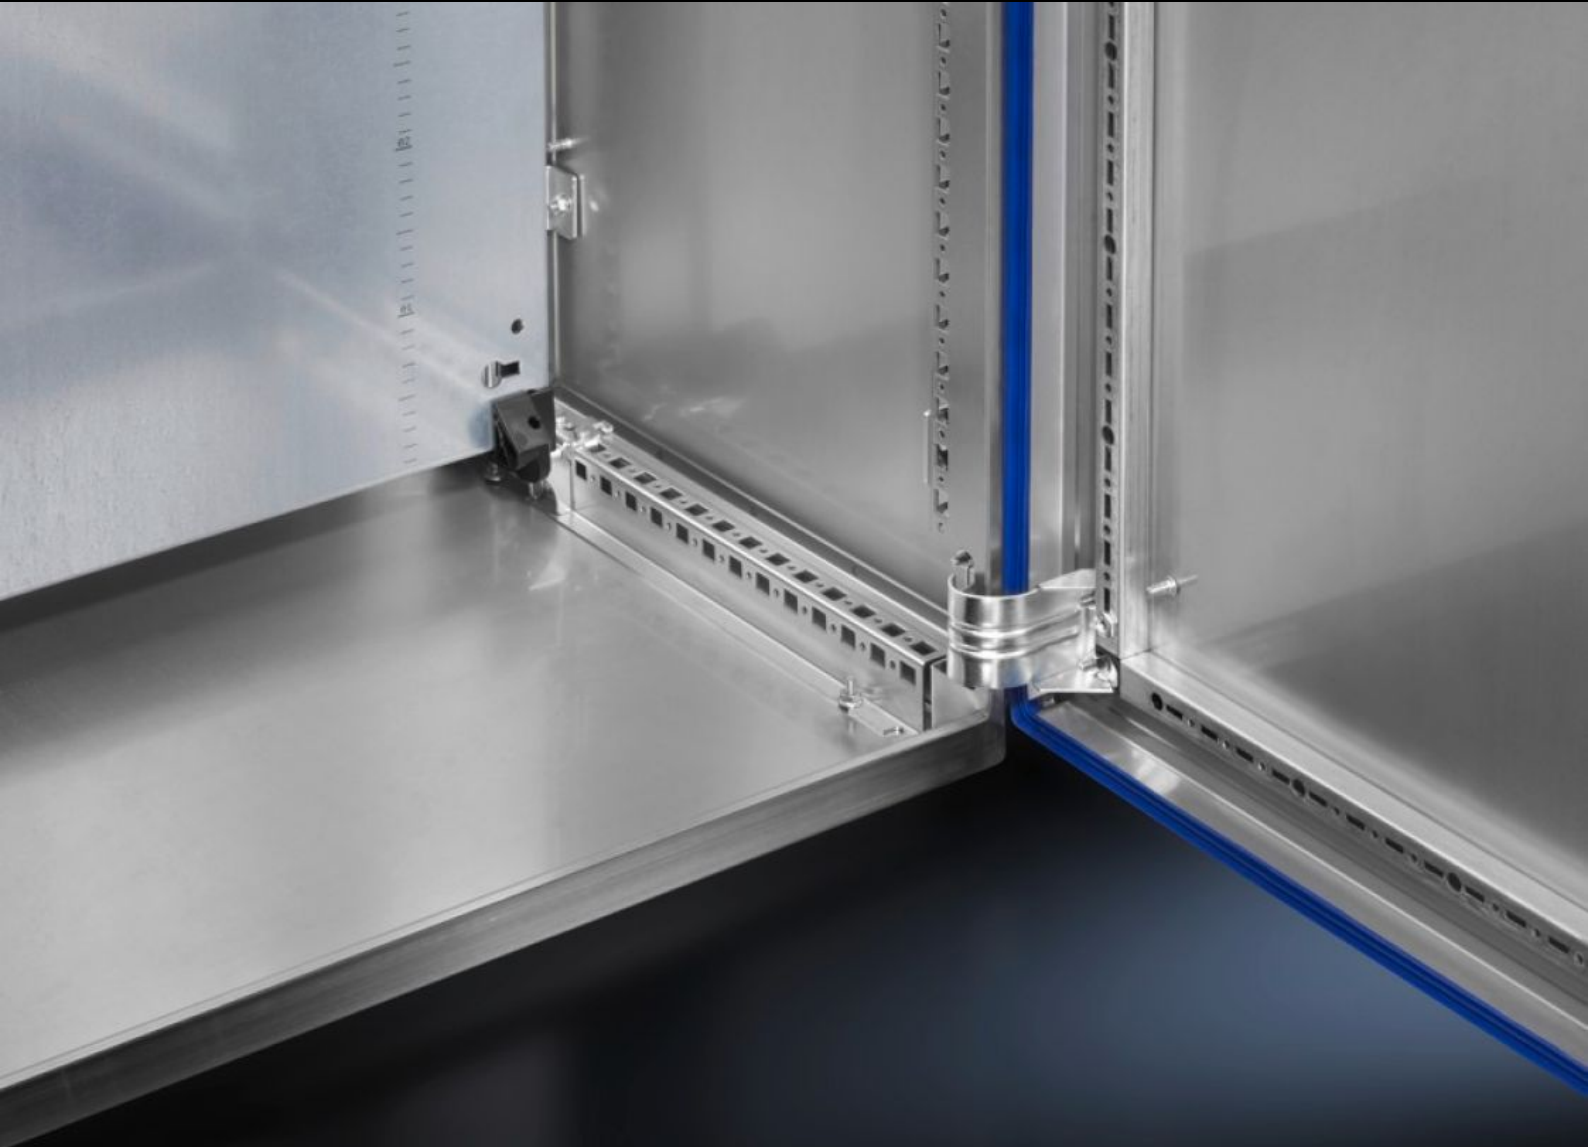

Rittal – The System.

Faster – better – everywhere.

HD 4000.130

Hinge HD

State: 4/3/2026 (Source: rittal.com/us-en)

ENCLOSURES

POWER DISTRIBUTION

CLIMATE CONTROL

IT INFRASTRUCTURE

SOFTWARE & SERVICES

FRIEDHELM LOH GROUP

HD 4000.130 - Hinge HD

Features

Model No.	HD 4000.130
Material	Stainless steel 1.4301 (AISI 304)
Supply includes	Assembly components
Packaging unit	2 pc(s).
Customs tariff number	83021000
ETIM 9	EC002625
ETIM 8	EC002625
ECLASS 8.0	27189234