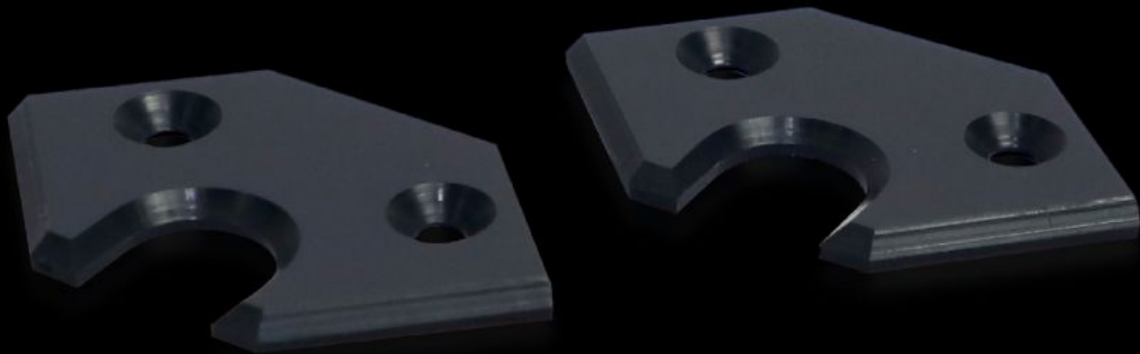

Rittal – The System.

Faster – better – everywhere.

AS 4050.323 Plastic plate

State: 5/21/2026 (Source: rittal.com/us-en)

ENCLOSURES

POWER DISTRIBUTION

CLIMATE CONTROL

IT INFRASTRUCTURE

SOFTWARE & SERVICES

FRIEDHELM LOH GROUP

AS 4050.323 - Plastic plate

Replacement plastic plate for the contact surface on the stop blocks of the Perforex LC laser centers.

Features

Model No.	AS 4050.323
Product description	Replacement plastic plate for the contact surface on the stop blocks of the Perforex LC laser centers.
Material	Plastic
Packaging unit	4 pc(s).
ECLASS 8.0	36600890