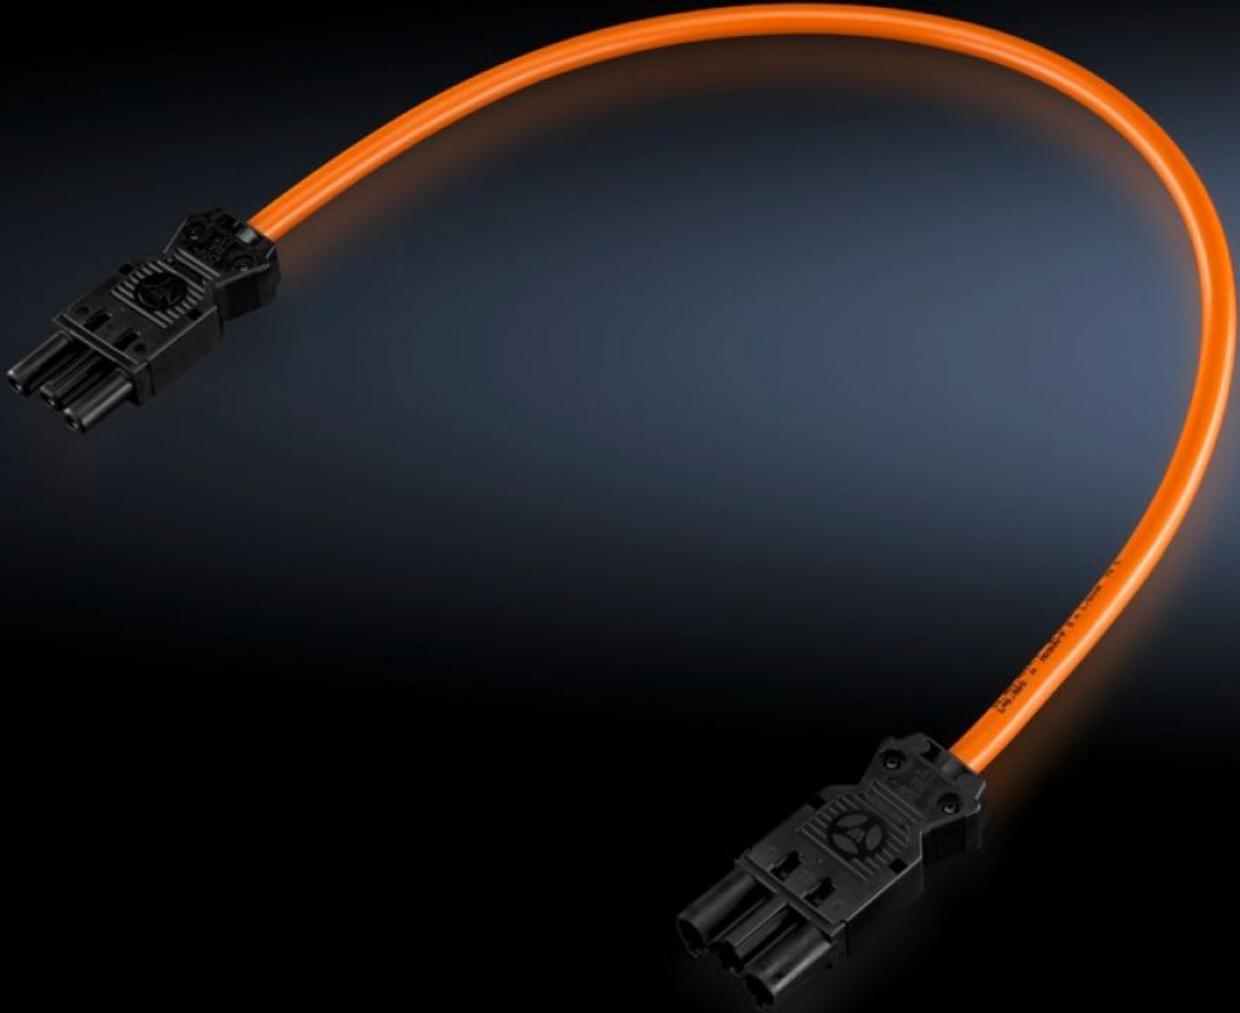

Rittal – The System.

Faster – better – everywhere.

SZ 4315.200

Connection cable

State: 5/26/2026 (Source: rittal.com/us-en)

ENCLOSURES

POWER DISTRIBUTION

CLIMATE CONTROL

IT INFRASTRUCTURE

SOFTWARE & SERVICES

FRIEDHELM LOH GROUP

SZ 4315.200 - Connection cable

For power supply or thru-wiring.

Features

Model No.	SZ 4315.200
Version	Through-wiring/power supply via connection component SZ 2507.500 (with socket and connector)
Length	1,000 mm 39.4 "
Dimensions	Length: 1,000 mm Length: 39.4 "
Packaging unit	5 pc(s).
Net weight	0.625 kg
Gross weight	0.648 kg
Customs tariff number	85444290
ECLASS 8.0	27060402
Product description	SZ Connection cable, for through-wiring/power supply, via connection component 2507.500, with socket and connector, L: 1000 mm