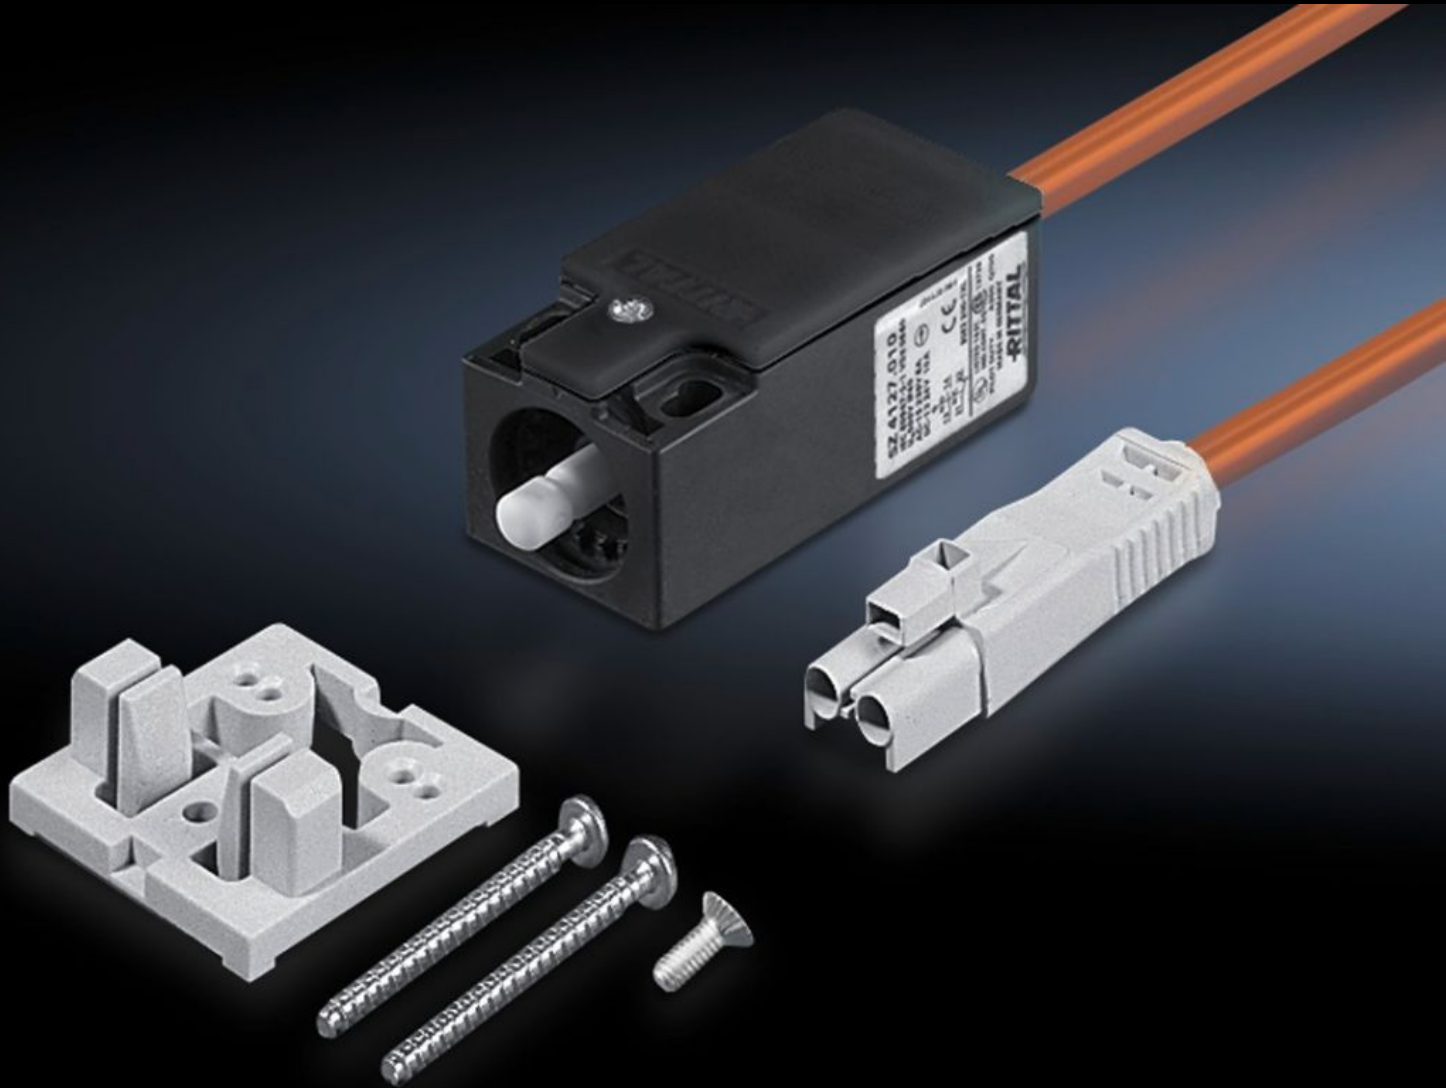

Rittal – The System.

Faster – better – everywhere.

SZ 4315.320 Door-Operated Switch

State: 5/15/2026 (Source: rittal.com/us-en)

ENCLOSURES

POWER DISTRIBUTION

CLIMATE CONTROL

IT INFRASTRUCTURE

SOFTWARE & SERVICES

FRIEDHELM LOH GROUP