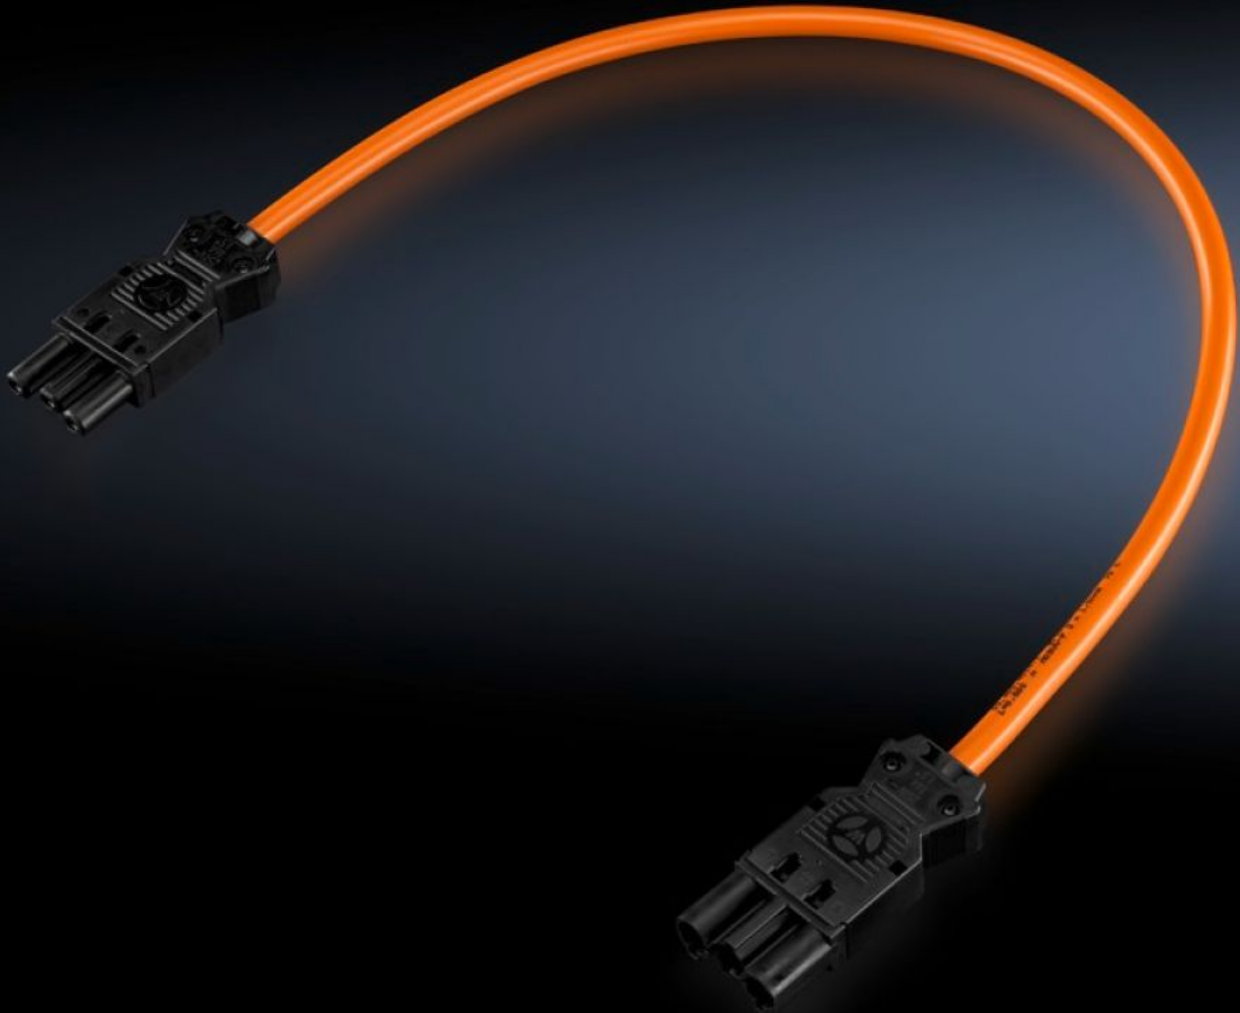

Rittal – The System.

Faster – better – everywhere.

SZ 4315.600 Connection cable

State: 5/25/2026 (Source: rittal.com/us-en)

ENCLOSURES

POWER DISTRIBUTION

CLIMATE CONTROL

IT INFRASTRUCTURE

SOFTWARE & SERVICES

FRIEDHELM LOH GROUP

SZ 4315.600 - Connection cable

For power supply or thru-wiring.

Features

Model No.	SZ 4315.600
Version	Through-wiring/power supply via connection component SZ 2507.500 (with socket and connector)
Length	4,000 mm 157 "
Dimensions	Length: 4,000 mm Length: 157 "
Packaging unit	1 pc(s).
Net weight	0.43 kg
Gross weight	0.463 kg
Customs tariff number	85444290
ECLASS 8.0	27060402
Product description	SZ Connection cable, for through-wiring/power supply, via connection component 2507.500, with socket and connector, L: 4000 mm