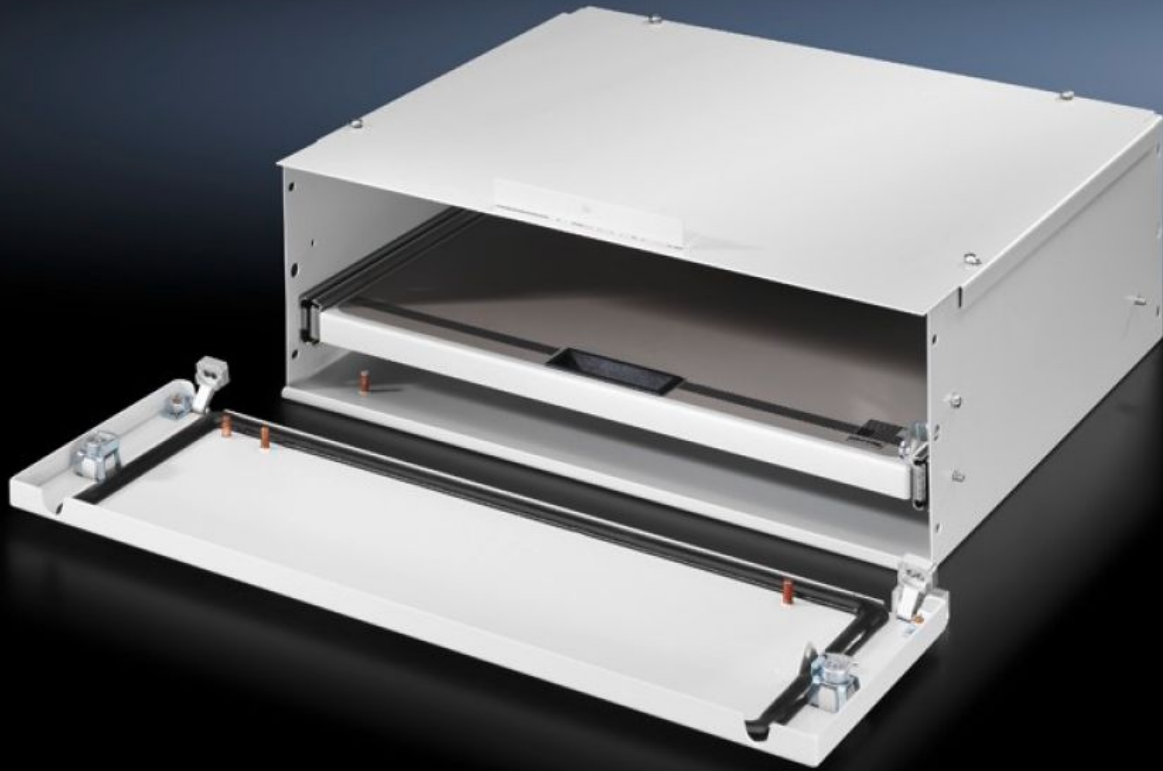

Rittal – The System.

Faster – better – everywhere.

TP 4757.500 Drawer

State: 5/21/2026 (Source: rittal.com/us-en)

ENCLOSURES

POWER DISTRIBUTION

CLIMATE CONTROL

IT INFRASTRUCTURE

SOFTWARE & SERVICES

FRIEDHELM LOH GROUP

TP 4757.500 - Drawer for universal console TP

For mouse and keyboard with a maximum width of 500 mm. High level of protection, even with the flap open.

Features

Model No.	TP 4757.500
Product description	For mouse and keyboard with a maximum width of 500 mm. High level of protection, even with the flap open.
Material	Carbon steel
Surface finish	Textured paint
Color	RAL 7035
Supply includes	Double-bit lock insert Assembly components
Dimensions	Height: 200 mm Height: 7.87 "
Mounting tip	only suitable for installation without a mounting plate.
Protection category IP to IEC 60529	IP 55
Protection category NEMA	NEMA 12
Base material	Carbon steel
Packaging unit	1 pc(s).
Net weight	14.887 kg
Gross weight	15.67 kg

Features

Customs tariff number	94039910
ETIM 9	EC000784
ETIM 8	EC000784
ECLASS 8.0	27180504
Product description	MC Drawer for universal console, WH: 600x200 mm, Sheet steel
