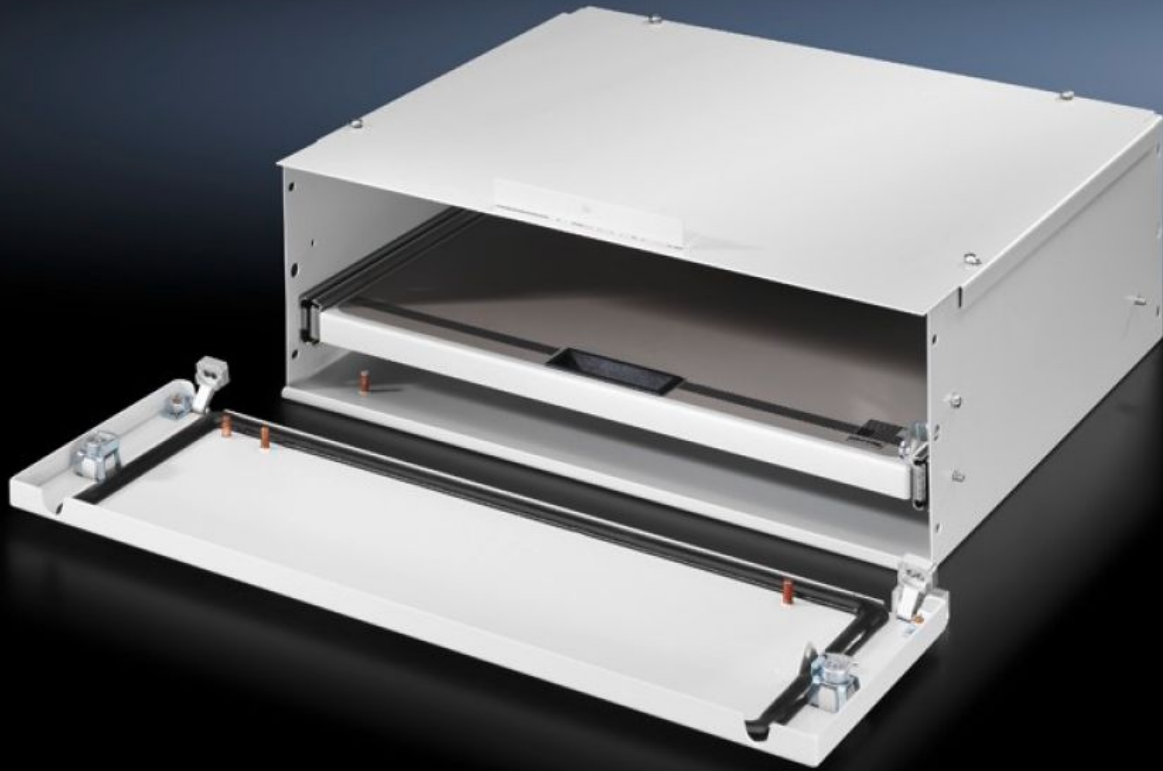

Rittal – The System.

Faster – better – everywhere.

TP 4757.500 Drawer

State: 6/19/2026 (Source: rittal.com/us-en)

ENCLOSURES

POWER DISTRIBUTION

CLIMATE CONTROL

IT INFRASTRUCTURE

SOFTWARE & SERVICES

FRIEDHELM LOH GROUP