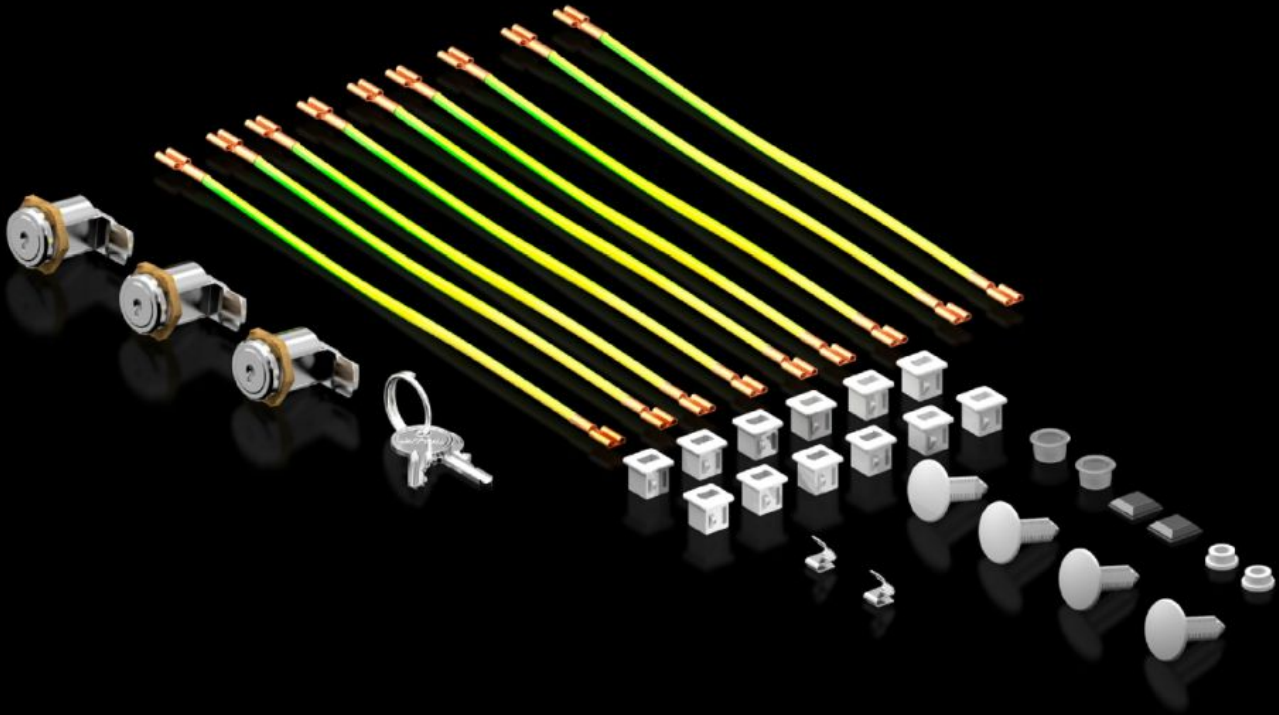

Rittal – The System.

Faster – better – everywhere.

DK 5050.587 Accessory bag

State: 6/10/2026 (Source: rittal.com/us-en)

ENCLOSURES

POWER DISTRIBUTION

CLIMATE CONTROL

IT INFRASTRUCTURE

SOFTWARE & SERVICES

FRIEDHELM LOH GROUP