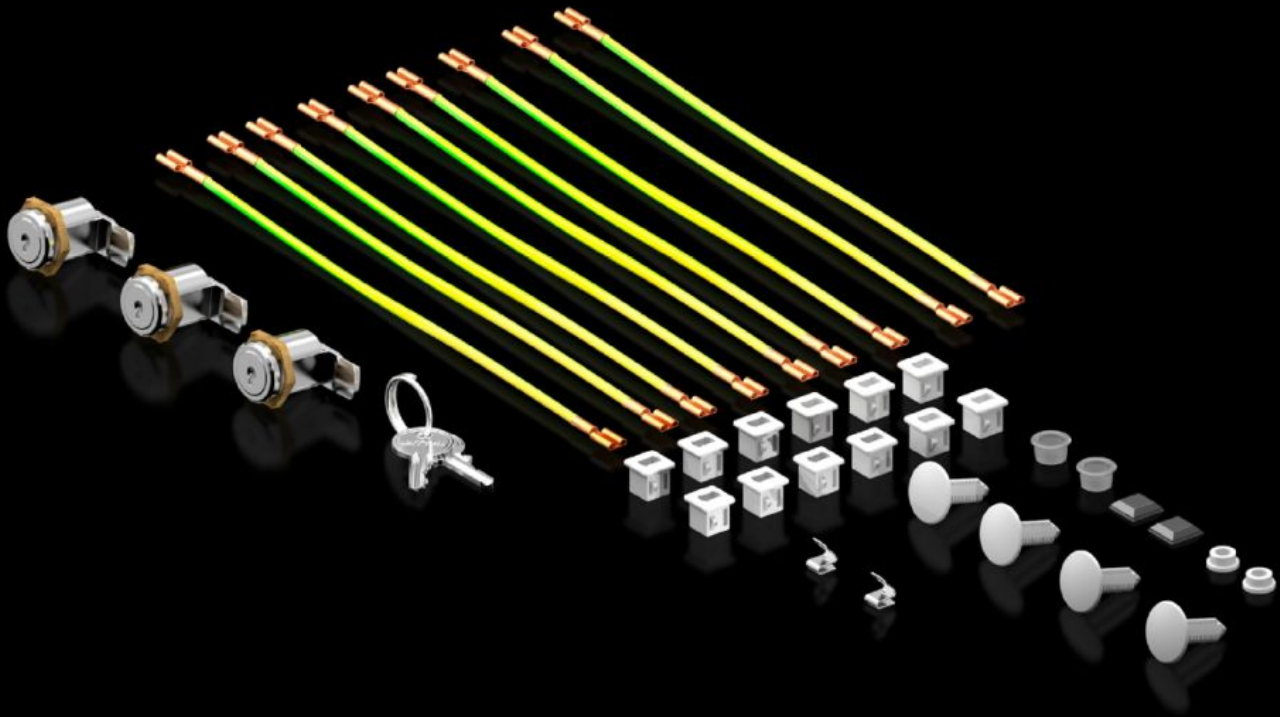

Rittal – The System.

Faster – better – everywhere.

DK 5050.587 Accessory bag

State: 7/2/2026 (Source: rittal.com/us-en)

ENCLOSURES

POWER DISTRIBUTION

CLIMATE CONTROL

IT INFRASTRUCTURE

SOFTWARE & SERVICES

FRIEDHELM LOH GROUP

DK 5050.587 - Accessory bag for FlatBox

Spare parts available: Accessory bag

Features

Model No.	DK 5050.587
Suitable for Model No.	7507000 7507010 7507020 7507030
Packaging unit	1 pc(s).
Net weight	0.2 kg
Gross weight	0.233 kg
Customs tariff number	83024900
ETIM 9	EC000261
ECLASS 8.0	27180101