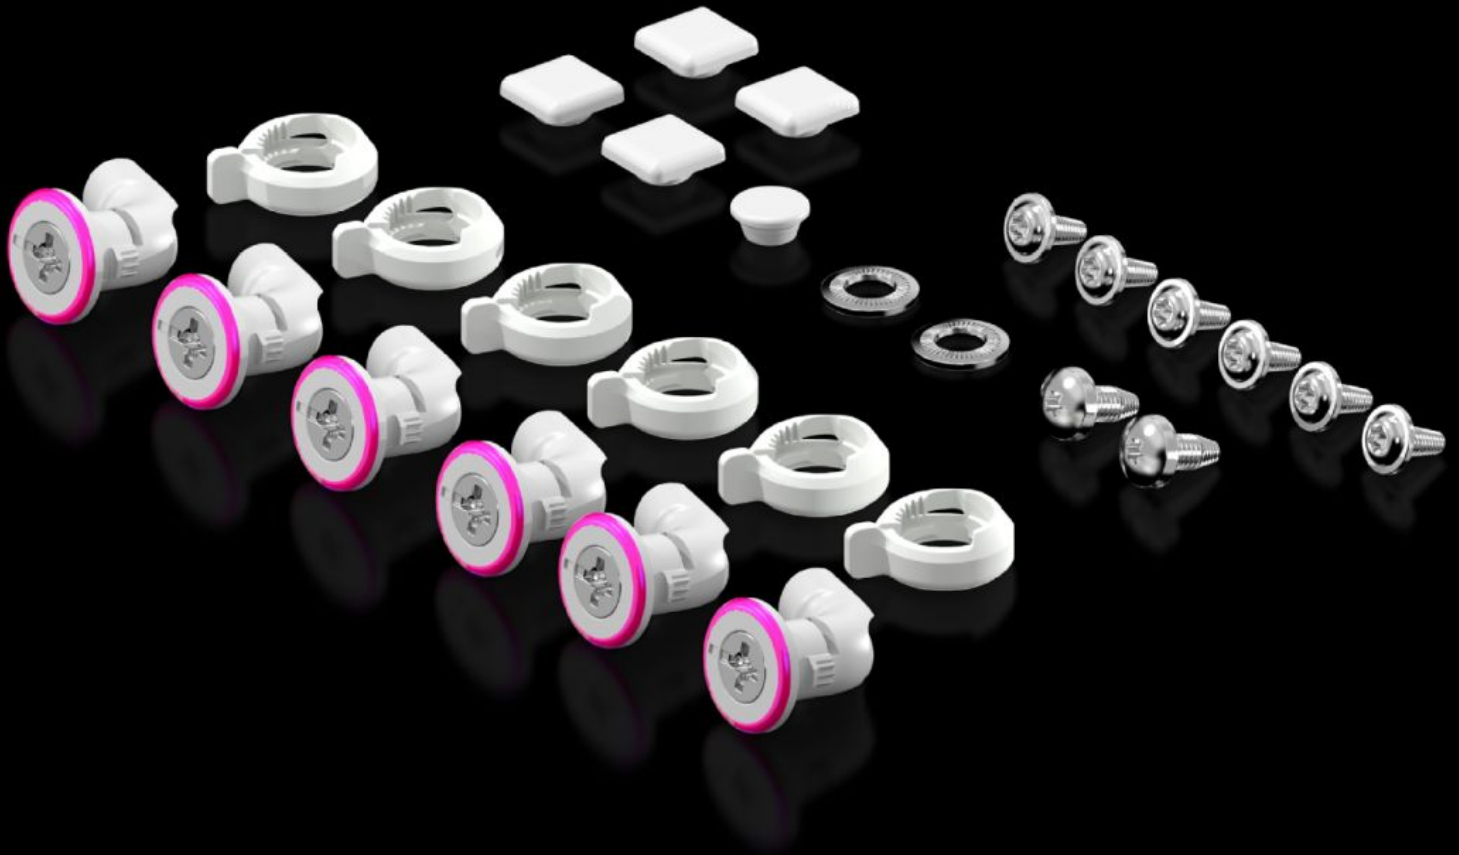

Rittal – The System.

Faster – better – everywhere.

KX 5051.310

Accessory bag

State: 7/2/2026 (Source: rittal.com/us-en)

ENCLOSURES

POWER DISTRIBUTION

CLIMATE CONTROL

IT INFRASTRUCTURE

SOFTWARE & SERVICES

FRIEDHELM LOH GROUP

KX 5051.310 - Accessory bag for KX

Features

Model No.	KX 5051.310
Packaging unit	1 pc(s).
Net weight	0.124 kg
Gross weight	0.124 kg
Customs tariff number	83024900
ETIM 9	EC000261
ECLASS 8.0	27180101