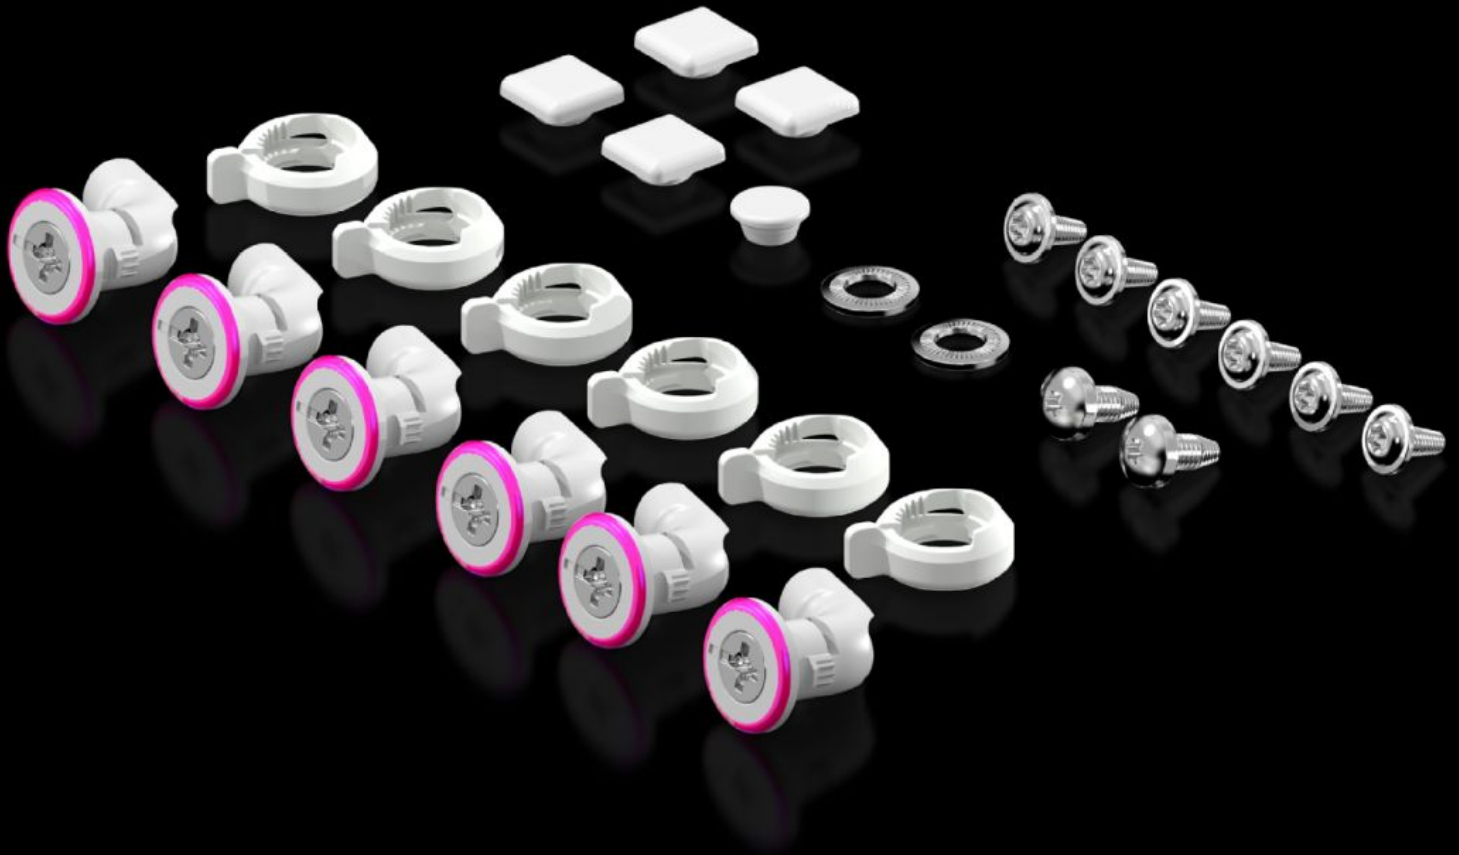

Rittal – The System.

Faster – better – everywhere.

KX 5051.310 Accessory bag

State: 6/10/2026 (Source: rittal.com/us-en)

ENCLOSURES

POWER DISTRIBUTION

CLIMATE CONTROL

IT INFRASTRUCTURE

SOFTWARE & SERVICES

FRIEDHELM LOH GROUP

KX 5051.310 - Accessory bag for KX

Features

Model No.	KX 5051.310
Packaging unit	1 pc(s).
Net weight	0.124 kg
Gross weight	0.124 kg
Customs tariff number	83024900
ETIM 9	EC000261
ECLASS 8.0	27180101