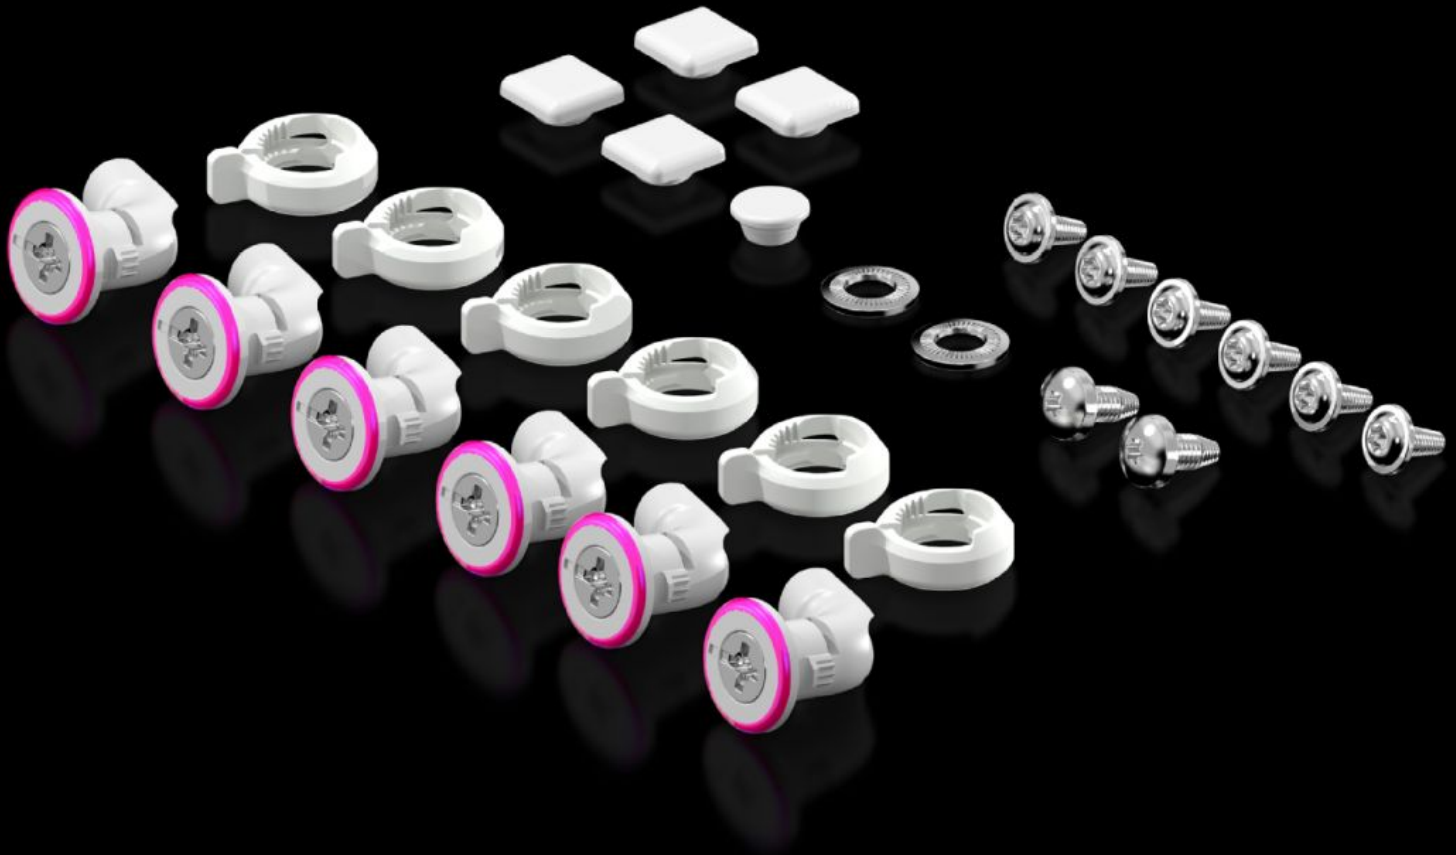

Rittal – The System.

Faster – better – everywhere.

KX 5051.310 Accessory bag

State: 6/10/2026 (Source: rittal.com/us-en)

ENCLOSURES

POWER DISTRIBUTION

CLIMATE CONTROL

IT INFRASTRUCTURE

SOFTWARE & SERVICES

FRIEDHELM LOH GROUP

KX 5051.310 - Accessory bag for KX

Features

Model No.	KX 5051.310
Packaging unit	1 pc(s).
Net weight	0.124 kg
Gross weight	0.124 kg
Customs tariff number	83024900
ETIM 9	EC000261
ECLASS 8.0	27180101