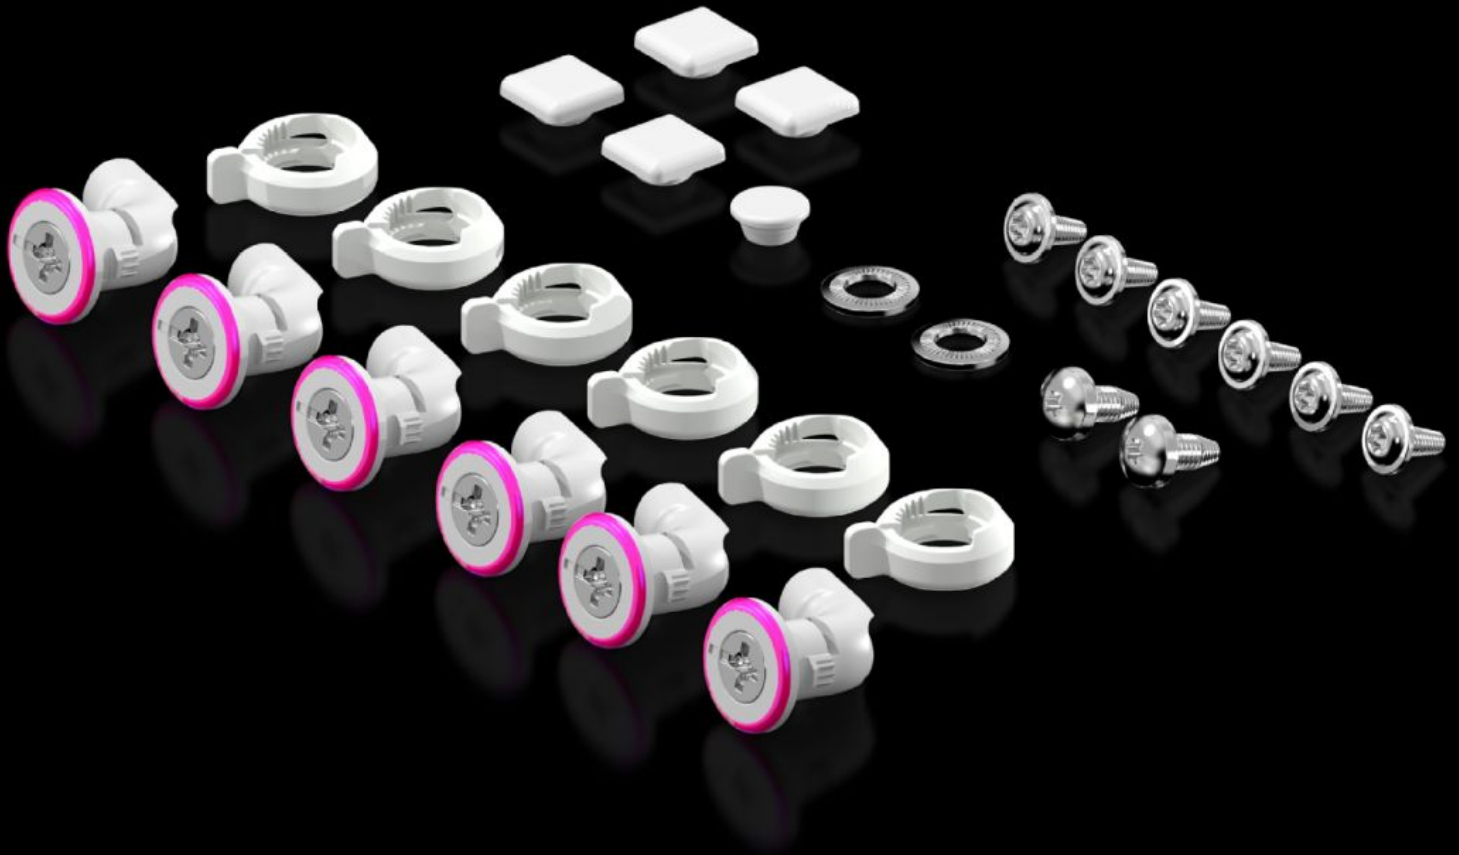

Rittal – The System.

Faster – better – everywhere.

KX 5051.310

Accessory bag

State: 4/24/2026 (Source: rittal.com/us-en)

ENCLOSURES

POWER DISTRIBUTION

CLIMATE CONTROL

IT INFRASTRUCTURE

SOFTWARE & SERVICES

FRIEDHELM LOH GROUP

KX 5051.310 - Accessory bag for KX

Features

Model No.	KX 5051.310
Packaging unit	1 pc(s).
Net weight	0.124 kg
Gross weight	0.124 kg
Customs tariff number	83024900
ETIM 9	EC000261
ECLASS 8.0	27180101