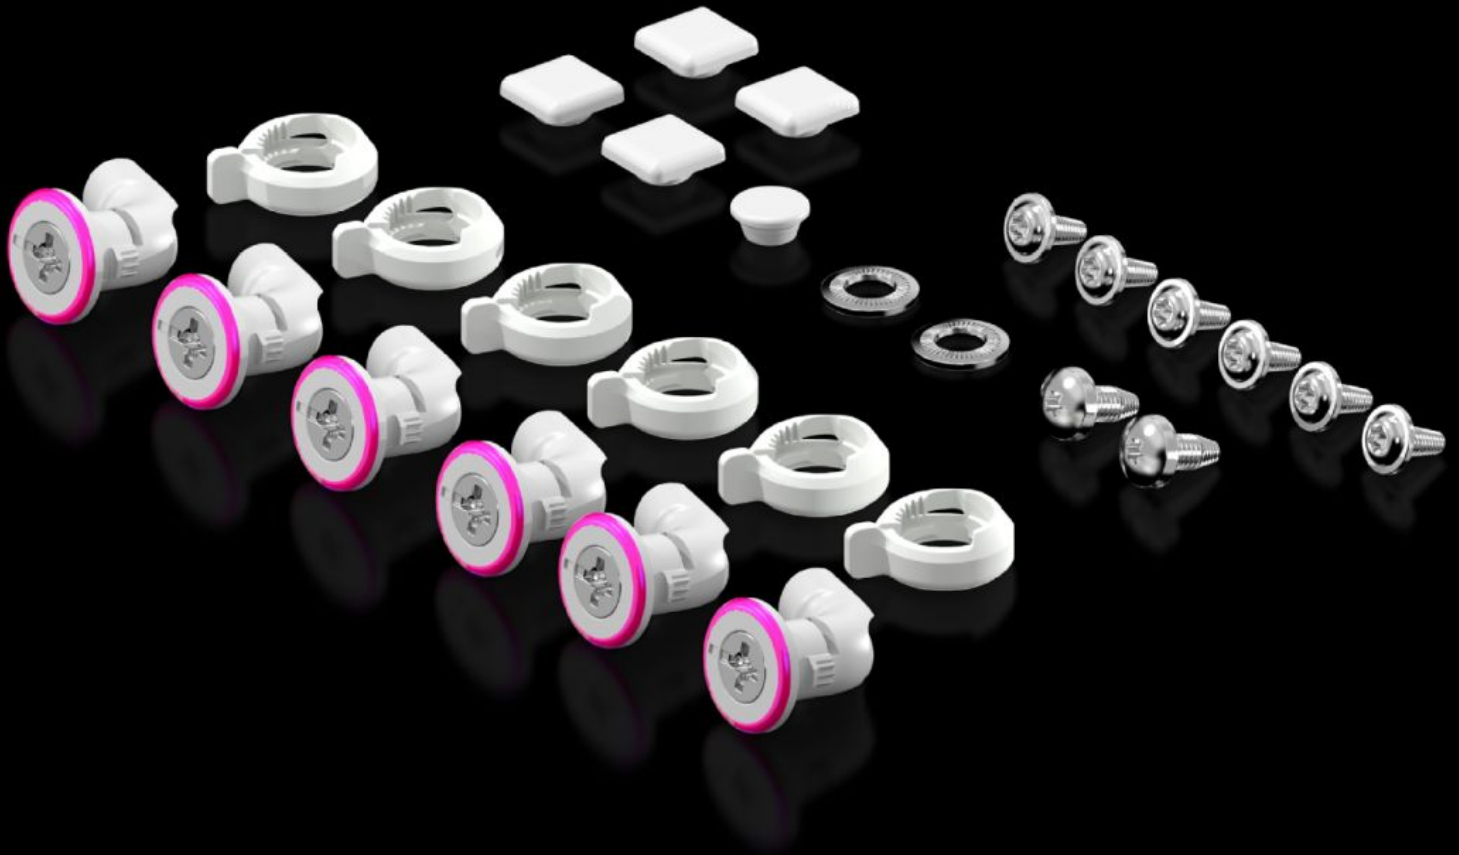

Rittal – The System.

Faster – better – everywhere.

KX 5051.310 Accessory bag

State: 4/24/2026 (Source: rittal.com/us-en)

ENCLOSURES

POWER DISTRIBUTION

CLIMATE CONTROL

IT INFRASTRUCTURE

SOFTWARE & SERVICES

FRIEDHELM LOH GROUP

KX 5051.310 - Accessory bag for KX

Features

Model No.	KX 5051.310
Packaging unit	1 pc(s).
Net weight	0.124 kg
Gross weight	0.124 kg
Customs tariff number	83024900
ETIM 9	EC000261
ECLASS 8.0	27180101