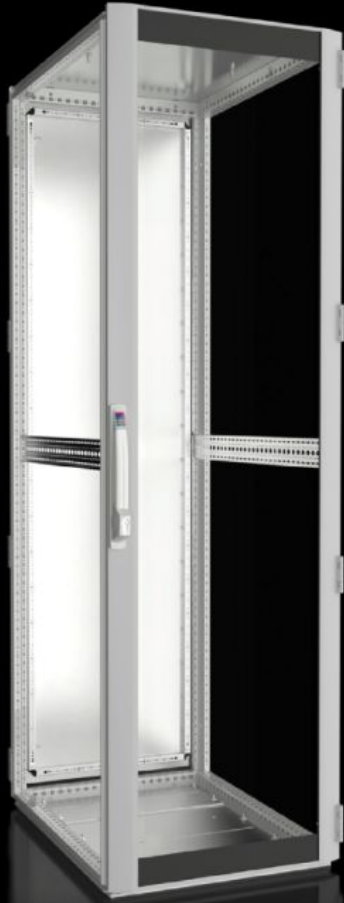

Rittal – The System.

Faster – better – everywhere.

DK 5530.790

TS IT Network/Server Enclosure

State: 6/21/2026 (Source: rittal.com/us-en)

ENCLOSURES

POWER DISTRIBUTION

CLIMATE CONTROL

IT INFRASTRUCTURE

SOFTWARE & SERVICES

FRIEDHELM LOH GROUP