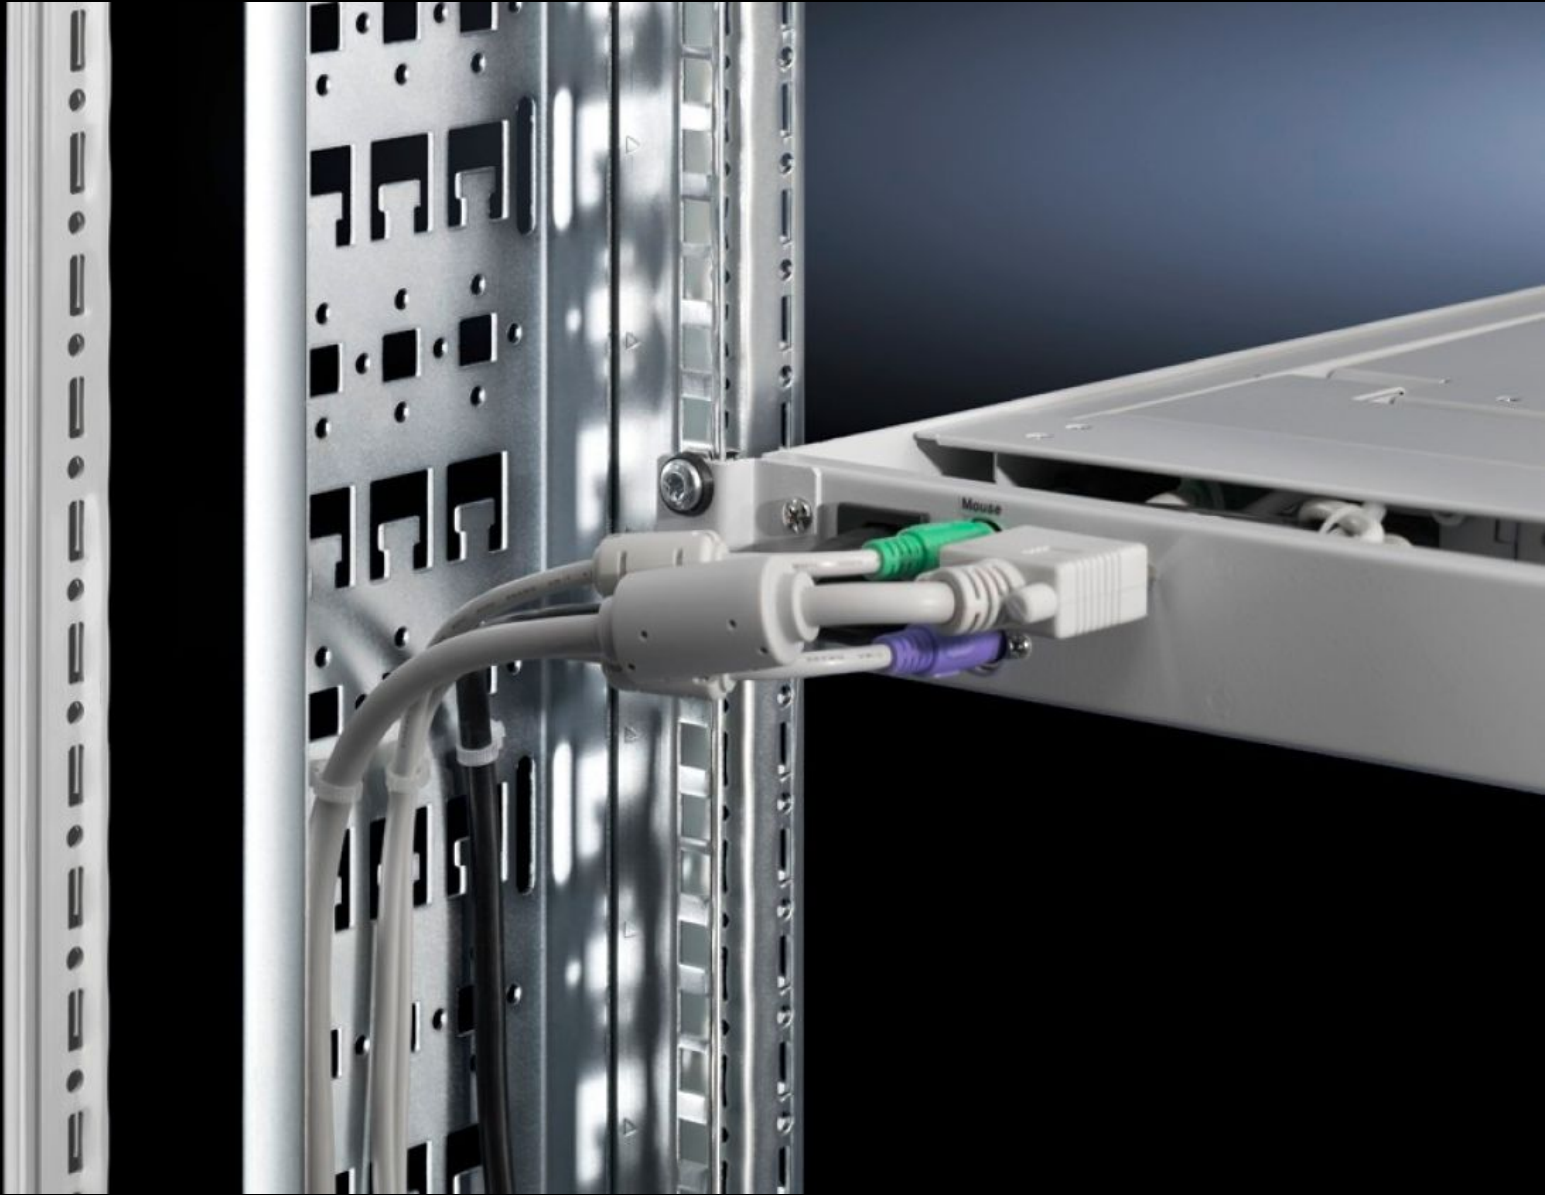

Rittal – The System.

Faster – better – everywhere.

DK 7000.685 Cable route

State: 4/5/2026 (Source: rittal.com/us-en)

ENCLOSURES

POWER DISTRIBUTION

CLIMATE CONTROL

IT INFRASTRUCTURE

SOFTWARE & SERVICES

FRIEDHELM LOH GROUP