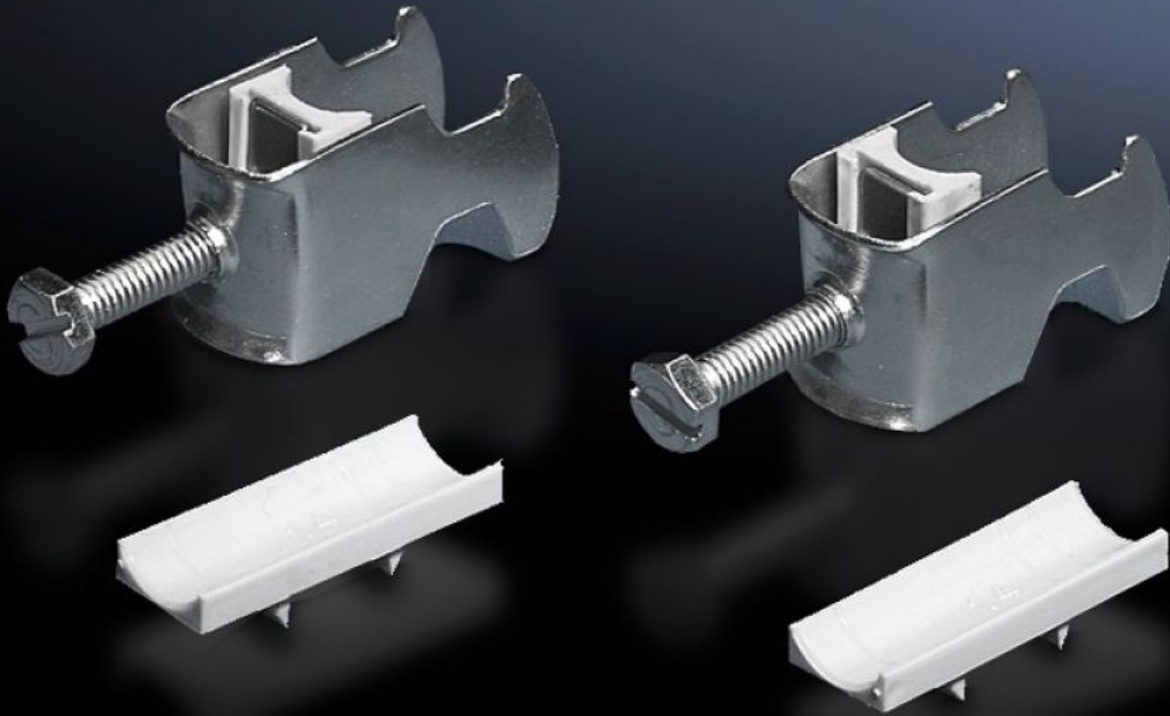

Rittal – The System.

Faster – better – everywhere.

DK 7097.000 Cable clip

State: 7/8/2026 (Source: rittal.com/us-en)

ENCLOSURES

POWER DISTRIBUTION

CLIMATE CONTROL

IT INFRASTRUCTURE

SOFTWARE & SERVICES

FRIEDHELM LOH GROUP