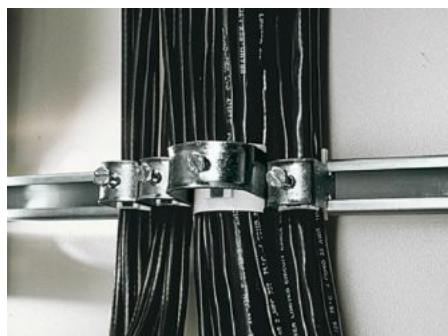

IT INFRASTRUCTURE

SOFTWARE & SERVICES

FRIEDHELM LOH GROUP

DK 7098.000 - Cable clip for C-rail, combination rail

For attaching cables to the C rail.

Features

Model No.	DK 7098.000
Version	for cable diameter 38 - 42 mm
Product description	For attaching cables to the C rail.
Material	Carbon steel
Surface finish	Zinc-plated
Supply includes	Plastic insert
Min. cable diameter	38 mm 1.5 "
Max. cable diameter	42 mm 1.65 "
Packaging unit	25 pc(s).
Net weight	2 kg
Gross weight	2.006 kg
PCF/VE (cradle-to-gate)	8.1 kg CO2 eq (Cat B)
Information regarding the PCF class	Category B: PCF value (cradle-to-gate) calculated approximately on the basis of the product weight and self-declared
Customs tariff number	73182900
ETIM 9	EC000454

Features

ETIM 8	EC000127
ECLASS 8.0	23140202
Product description	DK cable clamps, for cable diameter Ø: 38 - 42 mm
