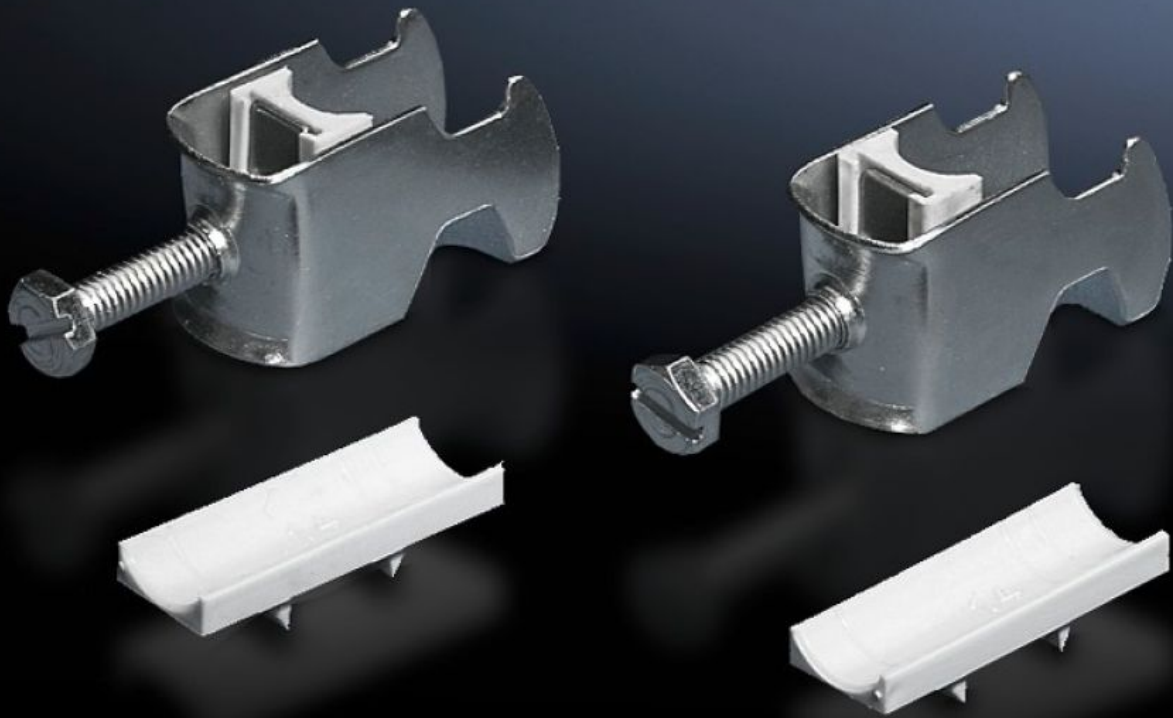

Rittal – The System.

Faster – better – everywhere.

DK 7098.000 Cable clip

State: 4/6/2026 (Source: rittal.com/us-en)

ENCLOSURES

POWER DISTRIBUTION

CLIMATE CONTROL

IT INFRASTRUCTURE

SOFTWARE & SERVICES

FRIEDHELM LOH GROUP