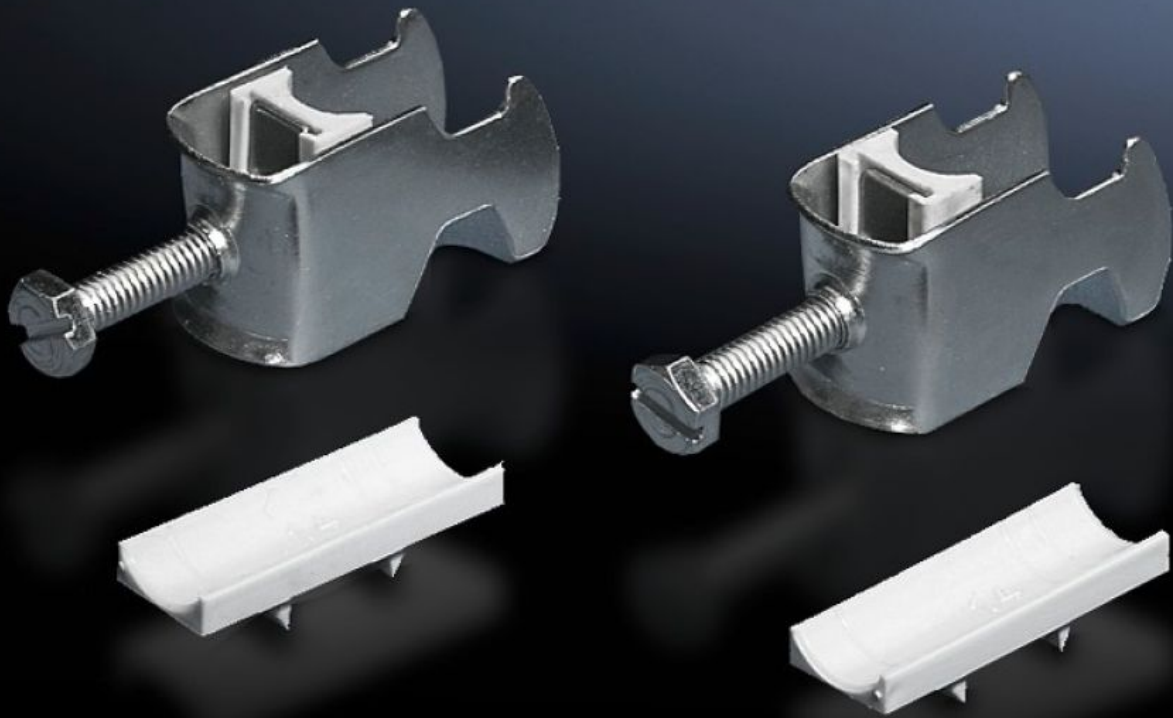

Rittal – The System.

Faster – better – everywhere.

DK 7099.000 Cable clip

State: 4/21/2026 (Source: rittal.com/us-en)

ENCLOSURES

POWER DISTRIBUTION

CLIMATE CONTROL

IT INFRASTRUCTURE

SOFTWARE & SERVICES

FRIEDHELM LOH GROUP