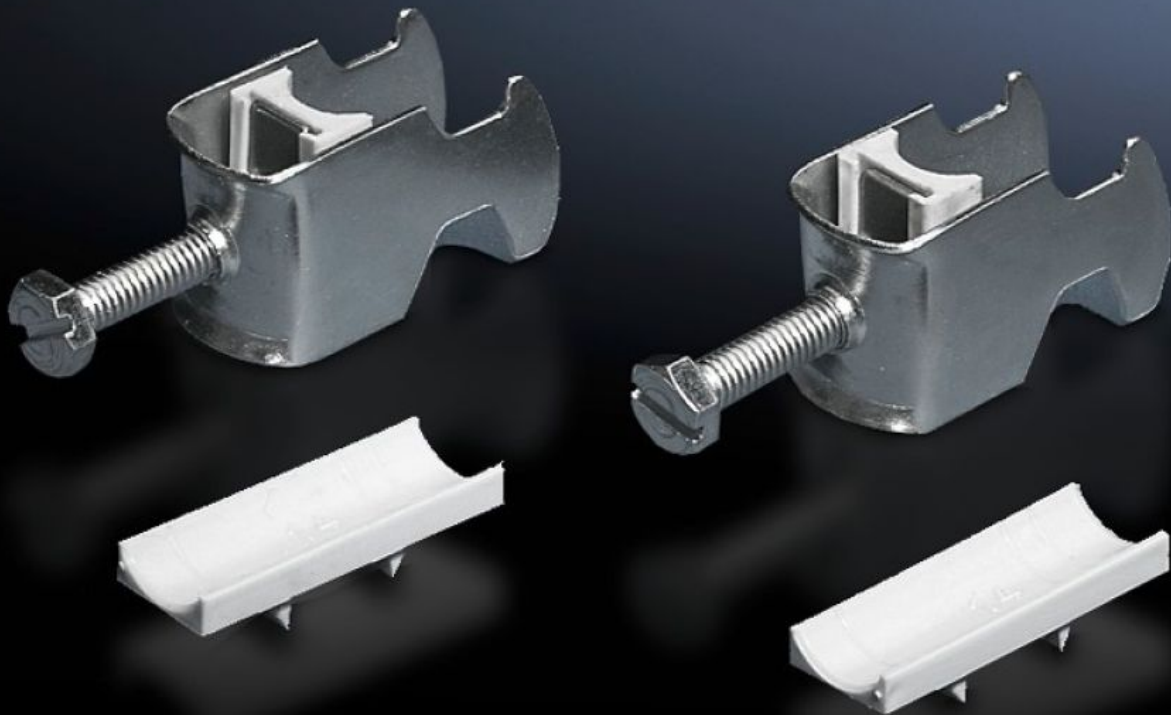

Rittal – The System.

Faster – better – everywhere.

DK 7099.000 Cable clip

State: 5/14/2026 (Source: rittal.com/us-en)

ENCLOSURES

POWER DISTRIBUTION

CLIMATE CONTROL

IT INFRASTRUCTURE

SOFTWARE & SERVICES

FRIEDHELM LOH GROUP