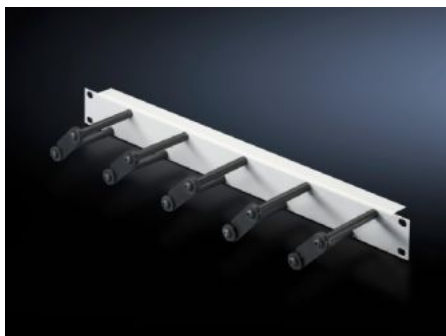

FRIEDHELM LOH GROUP

DK 7257.050 - Cable Management Panel with Cable Routing Bars for horizontal cable management

For horizontal management of patch cables with cable routing bars, opening the individual cable routing bars makes it easy to modify and extend the cabling.

Features

Model No.	DK 7257.050
Product description	For horizontal management of patch cables with 5 cable routing bars. Opening the individual cable routing bars makes it easy to modify and extend the cabling.
Material	Panel: Carbon steel, spray finished Cable routing bars: Plastic
Color	Panel: RAL 7035 Cable routing bars: RAL 9005
Depth of bars	100 mm 3.94 "
Number bars per U	5
Dimensions	Width: 482.6 mm Width: 19 "
Height units	1 U
Packaging unit	1 pc(s).
Net weight	0.6 kg
Gross weight	0.629 kg
Customs tariff number	73182900