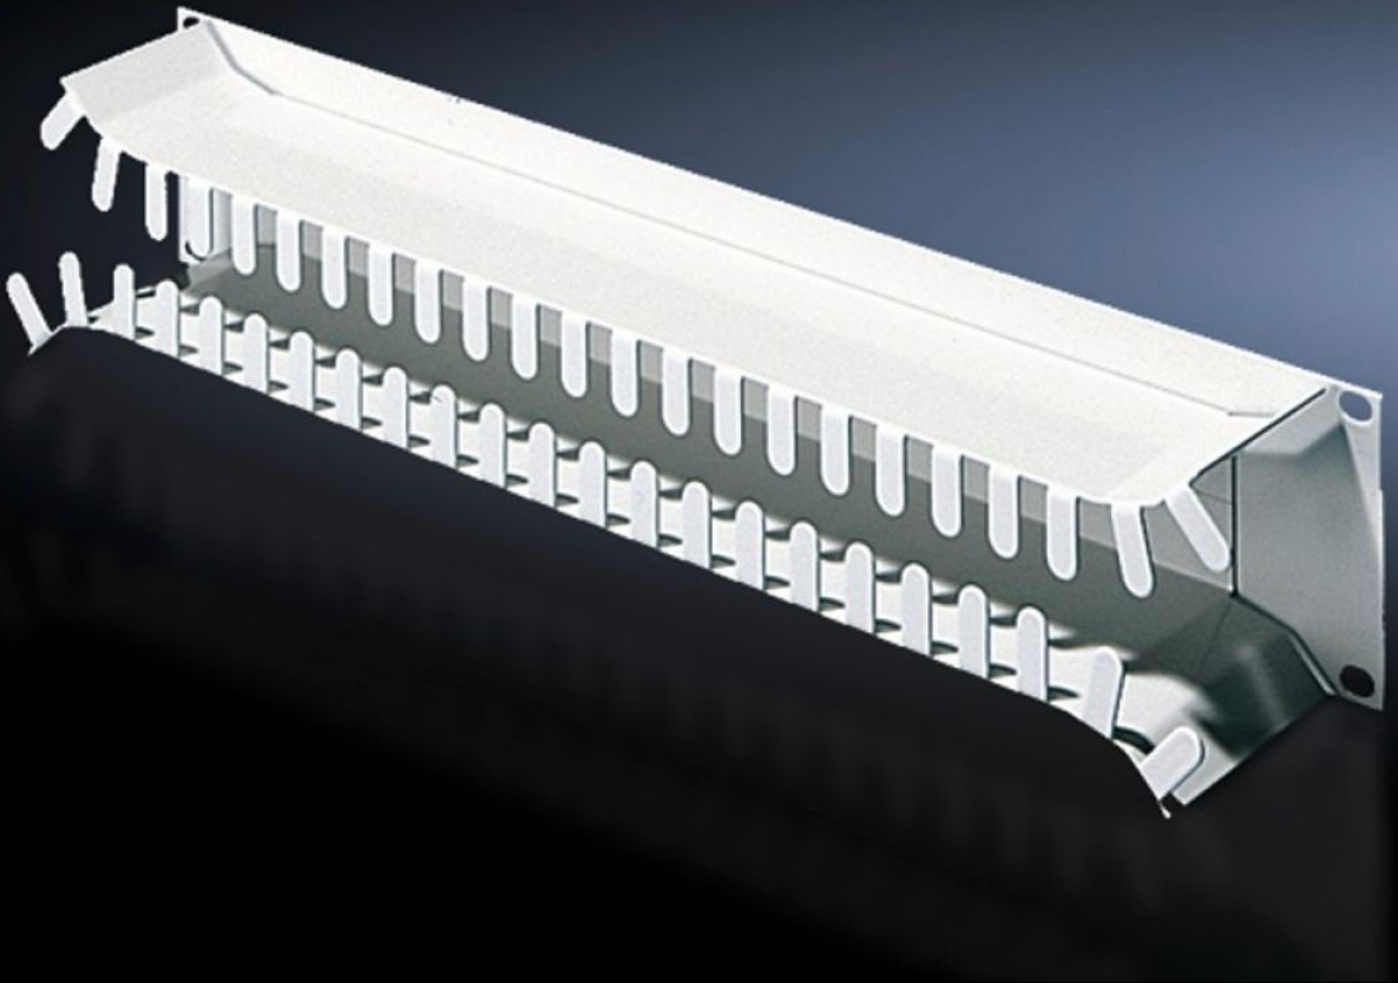

Rittal – The System.

Faster – better – everywhere.

DK 7269.135

Cable routing panel, 2 U

State: 6/19/2026 (Source: rittal.com/us-en)

ENCLOSURES

POWER DISTRIBUTION

CLIMATE CONTROL

IT INFRASTRUCTURE

SOFTWARE & SERVICES

FRIEDHELM LOH GROUP

DK 7269.135 - Cable routing panel, 2 U

To accommodate fiber optic and copper cables.

Features

Model No.	DK 7269.135
Product description	To accommodate fiber optic and copper cables. Fibers from the patch panels are placed into the tray via openings and can be distributed at the sides. Rounded openings protect the cable sheathing.
Material	Carbon steel
Surface finish	Spray-finished
Color	RAL 7035
Height units	2 U
Packaging unit	1 pc(s).
Net weight	1.591 kg
Gross weight	1.773 kg
PCF/VE (cradle-to-gate)	6.8 kg CO2 eq (Cat B)
Information regarding the PCF class	Category B: PCF value (cradle-to-gate) calculated approximately on the basis of the product weight and self-declared
Customs tariff number	83024200
ETIM 9	EC000322
ECLASS 8.0	27400604
Product description	DK Cable management panel, 2 U