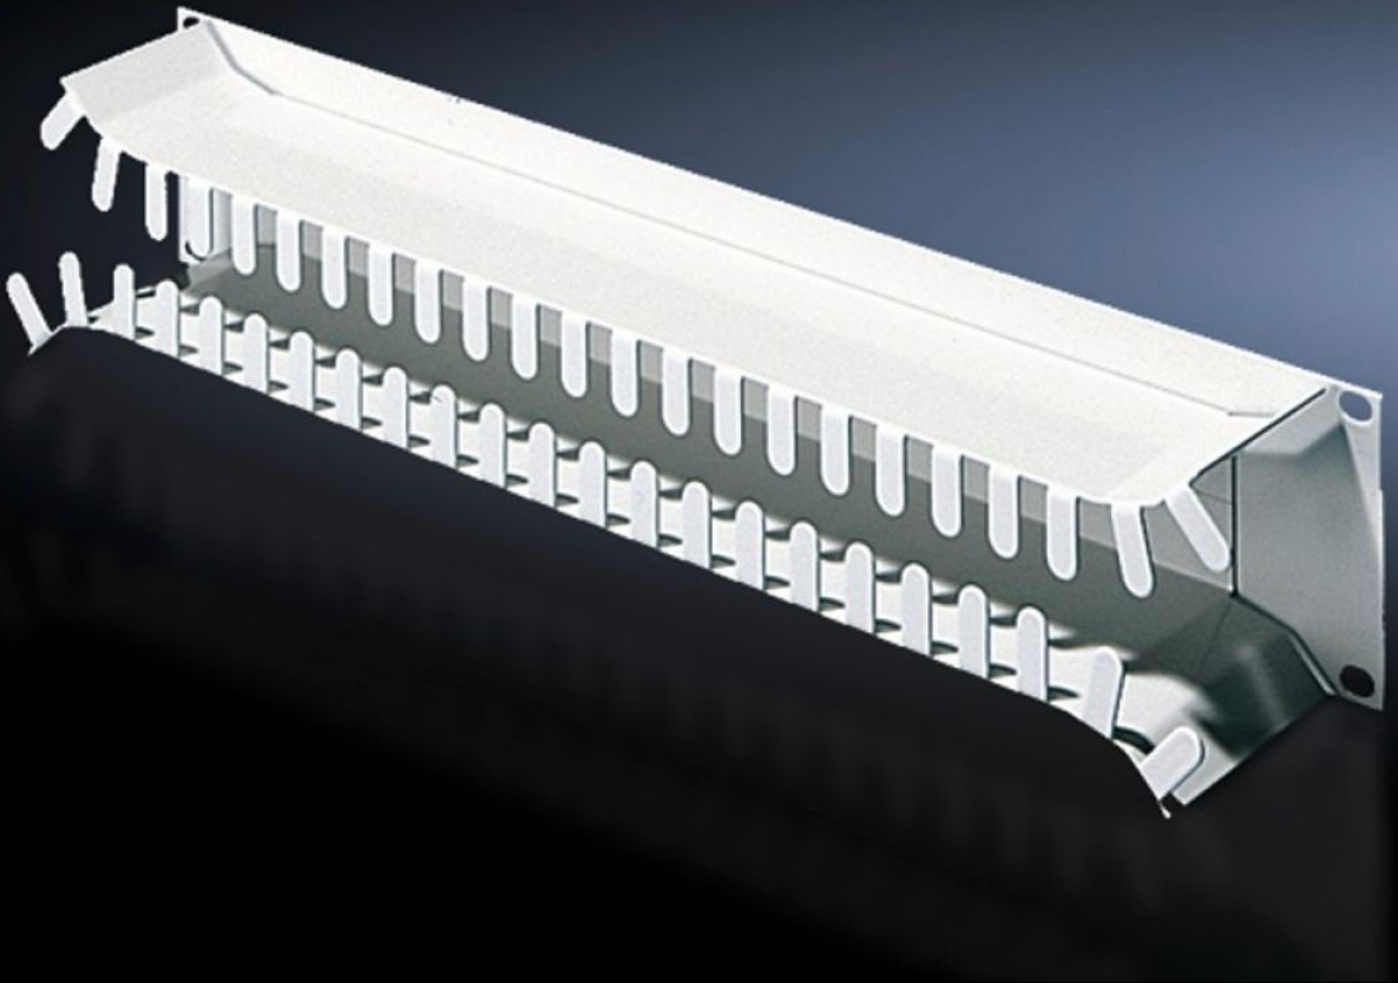

Rittal – The System.

Faster – better – everywhere.

DK 7269.135

Cable routing panel, 2 U

State: 5/23/2026 (Source: rittal.com/us-en)

ENCLOSURES

POWER DISTRIBUTION

CLIMATE CONTROL

IT INFRASTRUCTURE

SOFTWARE & SERVICES

FRIEDHELM LOH GROUP

DK 7269.135 - Cable routing panel, 2 U

To accommodate fiber optic and copper cables.

Features

Model No.	DK 7269.135
Product description	To accommodate fiber optic and copper cables. Fibers from the patch panels are placed into the tray via openings and can be distributed at the sides. Rounded openings protect the cable sheathing.
Material	Carbon steel
Surface finish	Spray-finished
Color	RAL 7035
Height units	2 U
Packaging unit	1 pc(s).
Net weight	1.591 kg
Gross weight	1.773 kg
PCF/VE (cradle-to-gate)	6.8 kg CO2 eq (Cat B)
Information regarding the PCF class	Category B: PCF value (cradle-to-gate) calculated approximately on the basis of the product weight and self-declared
Customs tariff number	83024200
ETIM 9	EC000322
ECLASS 8.0	27400604
Product description	DK Cable management panel, 2 U