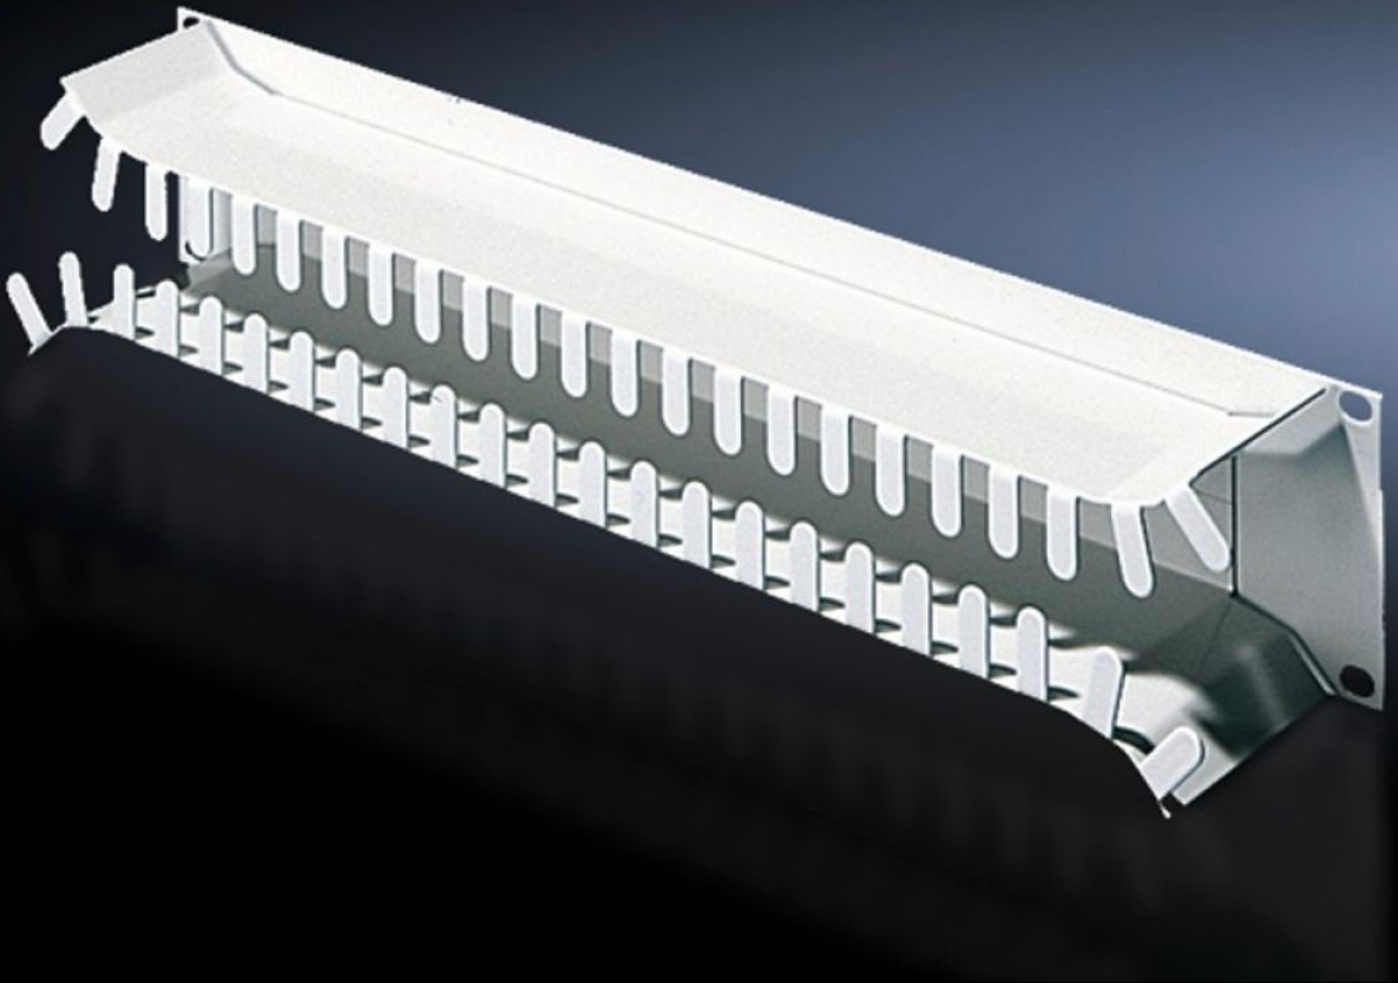

Rittal – The System.

Faster – better – everywhere.

DK 7269.135

Cable routing panel, 2 U

State: 6/18/2026 (Source: rittal.com/us-en)

ENCLOSURES

POWER DISTRIBUTION

CLIMATE CONTROL

IT INFRASTRUCTURE

SOFTWARE & SERVICES

FRIEDHELM LOH GROUP

DK 7269.135 - Cable routing panel, 2 U

To accommodate fiber optic and copper cables.

Features

Model No.	DK 7269.135
Product description	To accommodate fiber optic and copper cables. Fibers from the patch panels are placed into the tray via openings and can be distributed at the sides. Rounded openings protect the cable sheathing.
Material	Carbon steel
Surface finish	Spray-finished
Color	RAL 7035
Height units	2 U
Packaging unit	1 pc(s).
Net weight	1.591 kg
Gross weight	1.773 kg
PCF/VE (cradle-to-gate)	6.8 kg CO2 eq (Cat B)
Information regarding the PCF class	Category B: PCF value (cradle-to-gate) calculated approximately on the basis of the product weight and self-declared
Customs tariff number	83024200
ETIM 9	EC000322
ECLASS 8.0	27400604
Product description	DK Cable management panel, 2 U