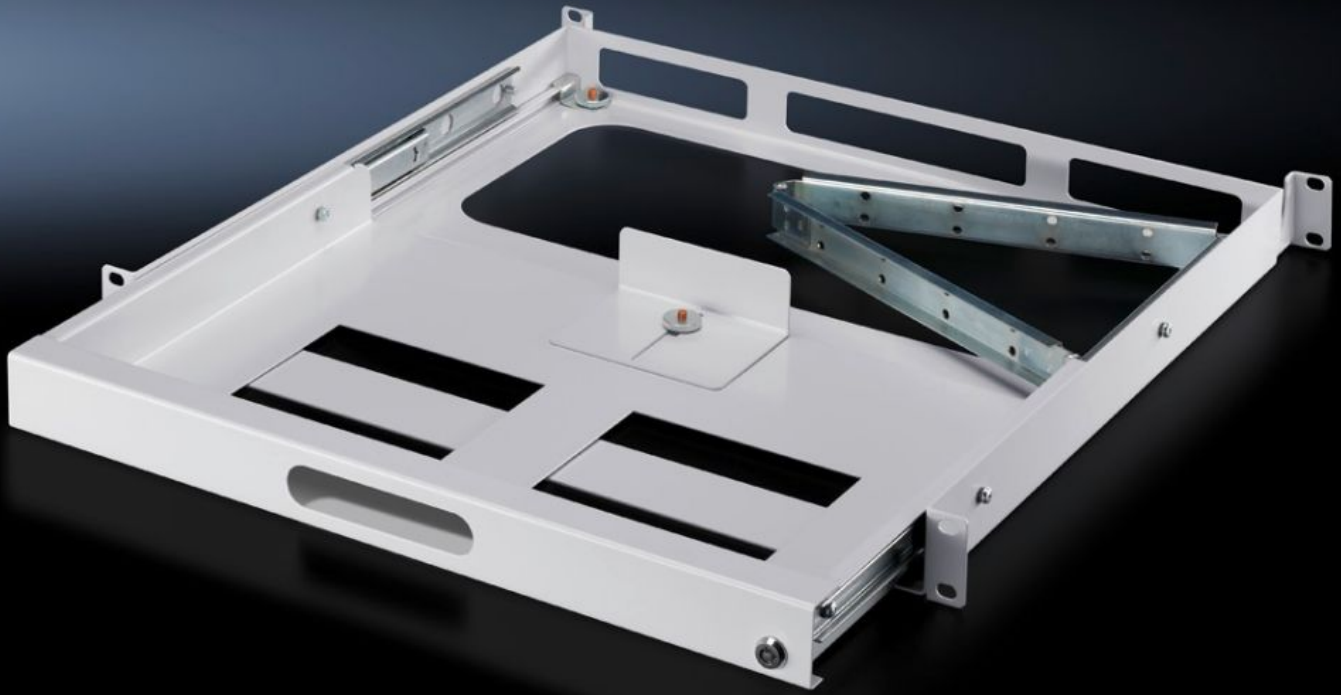

Rittal – The System.

Faster – better – everywhere.

DK 7281.200

Keyboard drawer 1 U

State: 4/5/2026 (Source: rittal.com/us-en)

ENCLOSURES

POWER DISTRIBUTION

CLIMATE CONTROL

IT INFRASTRUCTURE

SOFTWARE & SERVICES

FRIEDHELM LOH GROUP