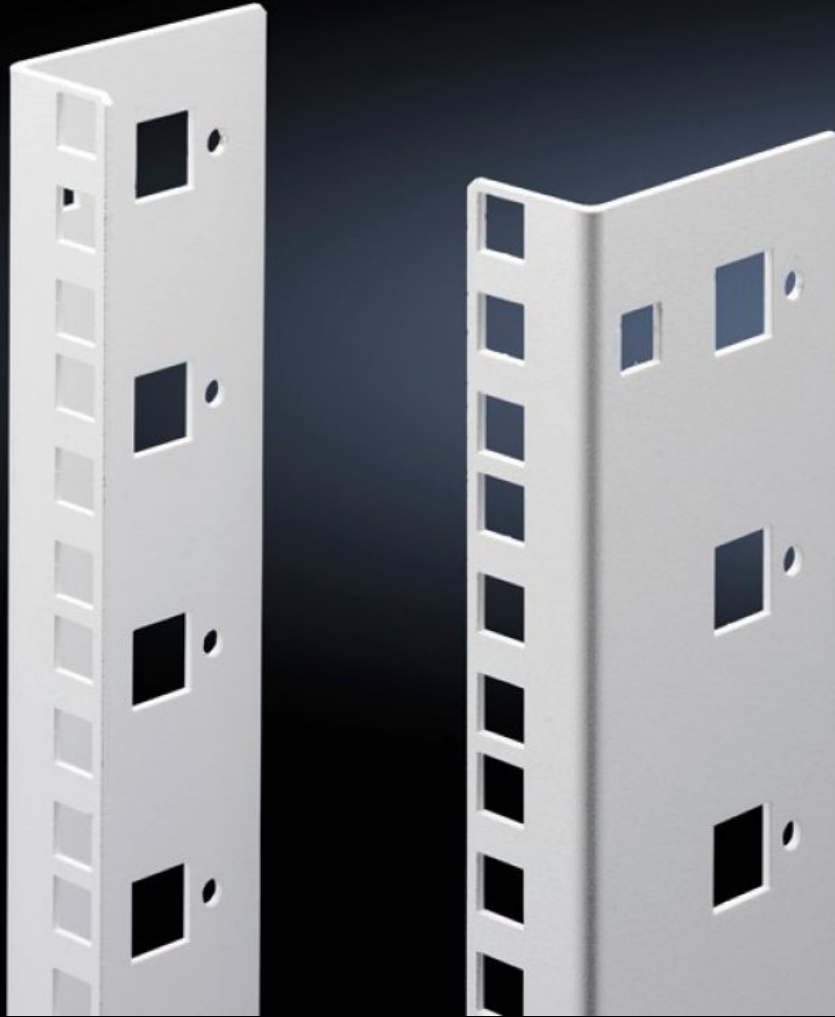

Rittal – The System.

Faster – better – everywhere.

DK 7507.712 Profile rails, 19"

State: 8/18/2025 (Source: rittal.com/us-en)

ENCLOSURES

POWER DISTRIBUTION

CLIMATE CONTROL

IT INFRASTRUCTURE

SOFTWARE & SERVICES

FRIEDHELM LOH GROUP

DK 7507.712 - Profile rails, 19" for FlatBox

L-shaped bracket as 2nd mounting level.

Features

Model No.	DK 7507.712
Product description	L-shaped bracket as 2nd mounting level.
Material	Carbon steel, spray finished
Color	RAL 7035
Supply includes	Assembly components for fast, tool-free assembly
Height units	12 U
Note	The 2nd mounting level should always be ordered in the same height as the basic housing Partial expansion is not possible
Packaging unit	2 pc(s).
Net weight	1
Gross weight	1.18
PCF/VE (cradle-to-gate)	4.6 kg CO2 eq (Cat B)
Information regarding the PCF class	Category B: PCF value (cradle-to-gate) calculated approximately on the basis of the product weight and self-declared
Customs tariff number	73269098
EAN	4028177551510
ETIM 9	EC002620
ECLASS 8.0	27189261