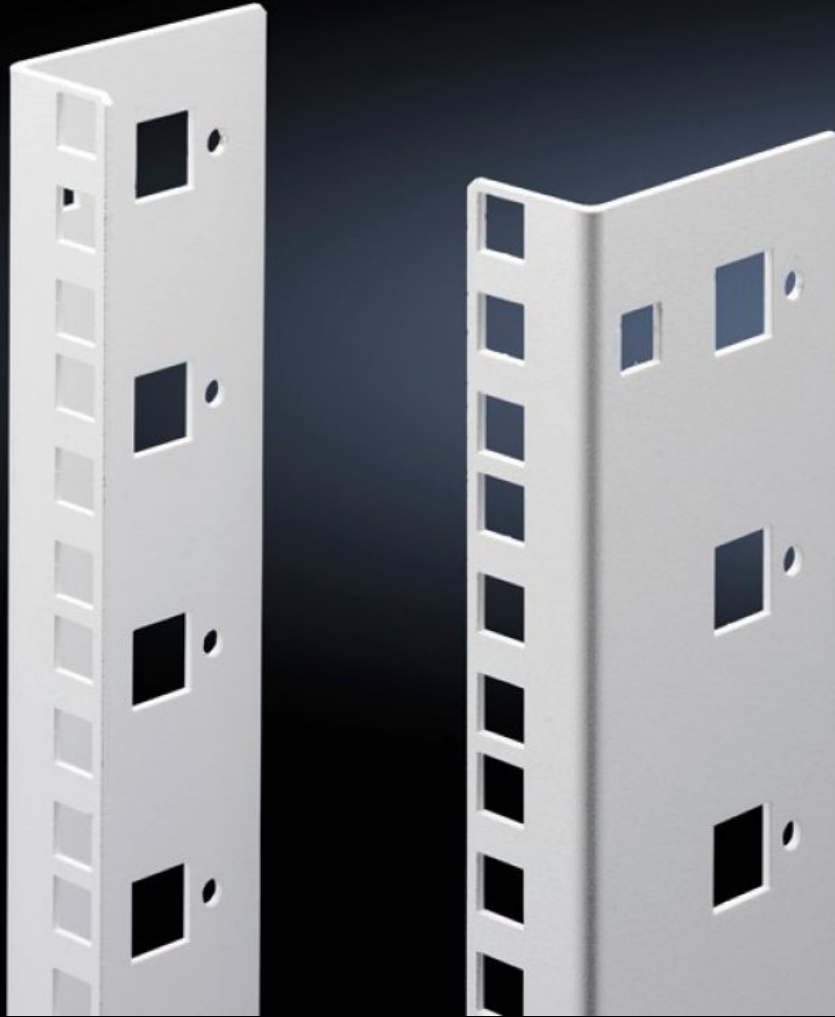

Rittal – The System.

Faster – better – everywhere.

DK 7507.721 Profile rails, 19"

State: 5/4/2025 (Source: rittal.com/us-en)

ENCLOSURES

POWER DISTRIBUTION

CLIMATE CONTROL

IT INFRASTRUCTURE

SOFTWARE & SERVICES

FRIEDHELM LOH GROUP

DK 7507.721 - Profile rails, 19" for FlatBox

L-shaped bracket as 2nd mounting level.

Features

Model No.	DK 7507.721
Product description	L-shaped bracket as 2nd mounting level.
Material	Carbon steel, spray finished
Color	RAL 7035
Supply includes	Assembly components for fast, tool-free assembly
Height units	21 U
Note	The 2nd mounting level should always be ordered in the same height as the basic housing Partial expansion is not possible
Packaging unit	2 pc(s).
Net weight	1.708
Gross weight	1.907
PCF per pack (cradle-to-gate)	7.3 kg CO2 eq (Cat B)
Note on PCF category	Category B: PCF value (cradle-to-gate) based on the product weight, approximately calculated and self-declared
Customs tariff number	73269098
EAN	4028177551541
ETIM 9	EC002620
ECLASS 8.0	27189261