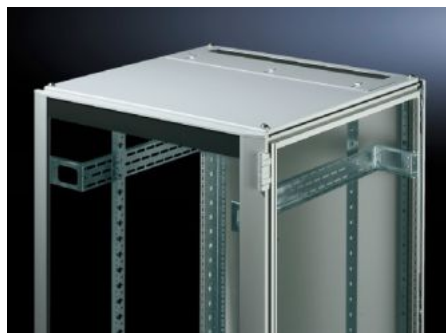

**Rittal – The System.**

Faster – better – everywhere.

**TS 7826.805**

**Roof plate for cable entry, two-piece**

State: 11/17/2025 (Source: [rittal.com/us-en](http://rittal.com/us-en))

ENCLOSURES

POWER DISTRIBUTION

# TS 7826.805 - Roof plate for cable entry, two-piece for VX, VX IT, TS, TS IT

The two-piece design additionally allows for easy retro-fitting, by simply removing the front part of the plate for retrospective cable entry.

## Features

Model No.	TS 7826.805
Product description	To replace standard roof. Fitted with a sliding bracket at the rear. Rubber clamping profile on both sides to secure cable bundles and wiring harnesses. The symmetrical design of the frame allows for cable entry from the side by rotating the roof plate. The two-piece design allows for easy retro-fitting.
Material	Carbon steel
Color	RAL 7035
Suitable for	Width: 800 mm Depth: 1,000 mm Width: 31.5 " Depth: 39.4 "
Packaging unit	1 pc(s).
Net weight	11.11
Gross weight	11.695
Customs tariff number	94039910
EAN	4028177345386
E-Number Sweden	E7239744