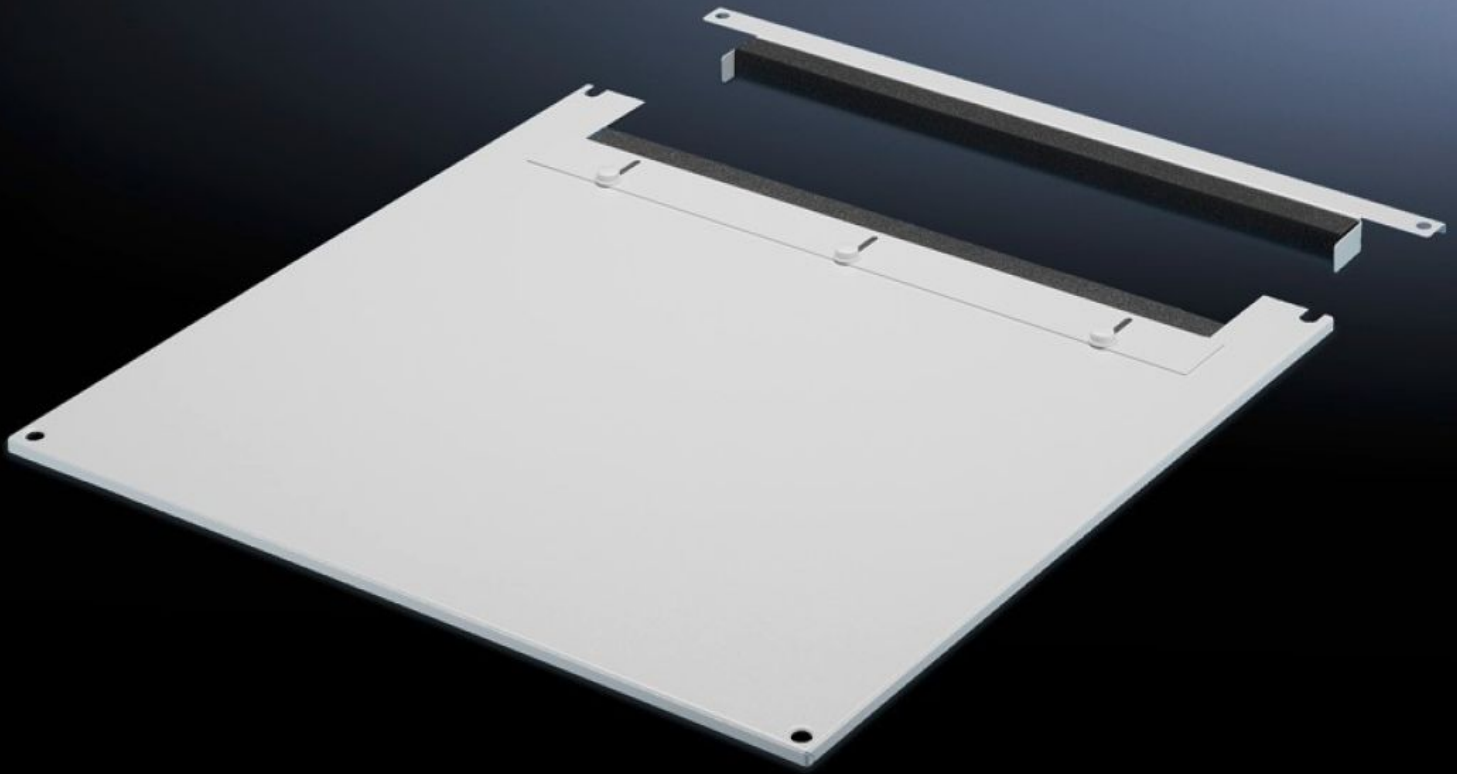

**Rittal – The System.**

Faster – better – everywhere.

**TS 7826.805**

**Roof plate for cable entry, two-piece**

State: 11/17/2025 (Source: [rittal.com/us-en](http://rittal.com/us-en))

ENCLOSURES

POWER DISTRIBUTION

# TS 7826.805 - Roof plate for cable entry, two-piece for VX, VX IT, TS, TS IT

The two-piece design additionally allows for easy retro-fitting, by simply removing the front part of the plate for retrospective cable entry.

## Features

Model No.	TS 7826.805
Product description	To replace standard roof. Fitted with a sliding bracket at the rear. Rubber clamping profile on both sides to secure cable bundles and wiring harnesses. The symmetrical design of the frame allows for cable entry from the side by rotating the roof plate. The two-piece design allows for easy retro-fitting.
Material	Carbon steel
Color	RAL 7035
Suitable for	Width: 800 mm Depth: 1,000 mm Width: 31.5 " Depth: 39.4 "
Packaging unit	1 pc(s).
Net weight	11.11
Gross weight	11.695
Customs tariff number	94039910
EAN	4028177345386
E-Number Sweden	E7239744