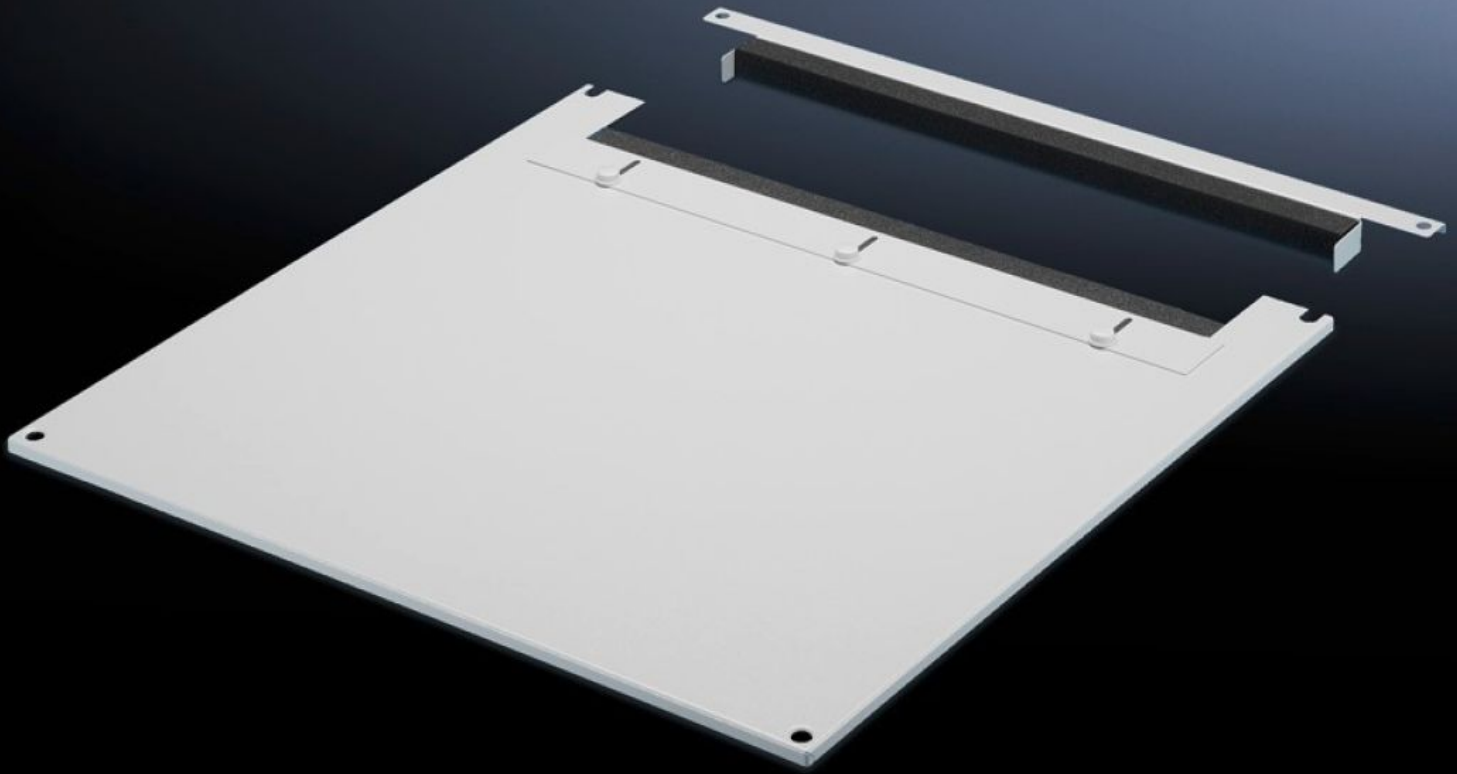

**Rittal – The System.**

Faster – better – everywhere.

**TS 7826.805**

**Roof plate for cable entry, two-piece**

State: 6/30/2025 (Source: [rittal.com/us-en](http://rittal.com/us-en))

ENCLOSURES

POWER DISTRIBUTION

# TS 7826.805 - Roof plate for cable entry, two-piece for VX, VX IT, TS, TS IT

The two-piece design additionally allows for easy retro-fitting, by simply removing the front part of the plate for retrospective cable entry.

## Features

Model No.	TS 7826.805
Product description	To replace standard roof. Fitted with a sliding bracket at the rear. Rubber clamping profile on both sides to secure cable bundles and wiring harnesses. The symmetrical design of the frame allows for cable entry from the side by rotating the roof plate. The two-piece design allows for easy retro-fitting.
Material	Carbon steel
Color	RAL 7035
Suitable for	Width: 800 mm Depth: 1,000 mm Width: 31.5 " Depth: 39.4 "
Packaging unit	1 pc(s).
Net weight	11.11
Gross weight	11.695
Customs tariff number	73269098
EAN	4028177345386
E-Number Sweden	E7239744