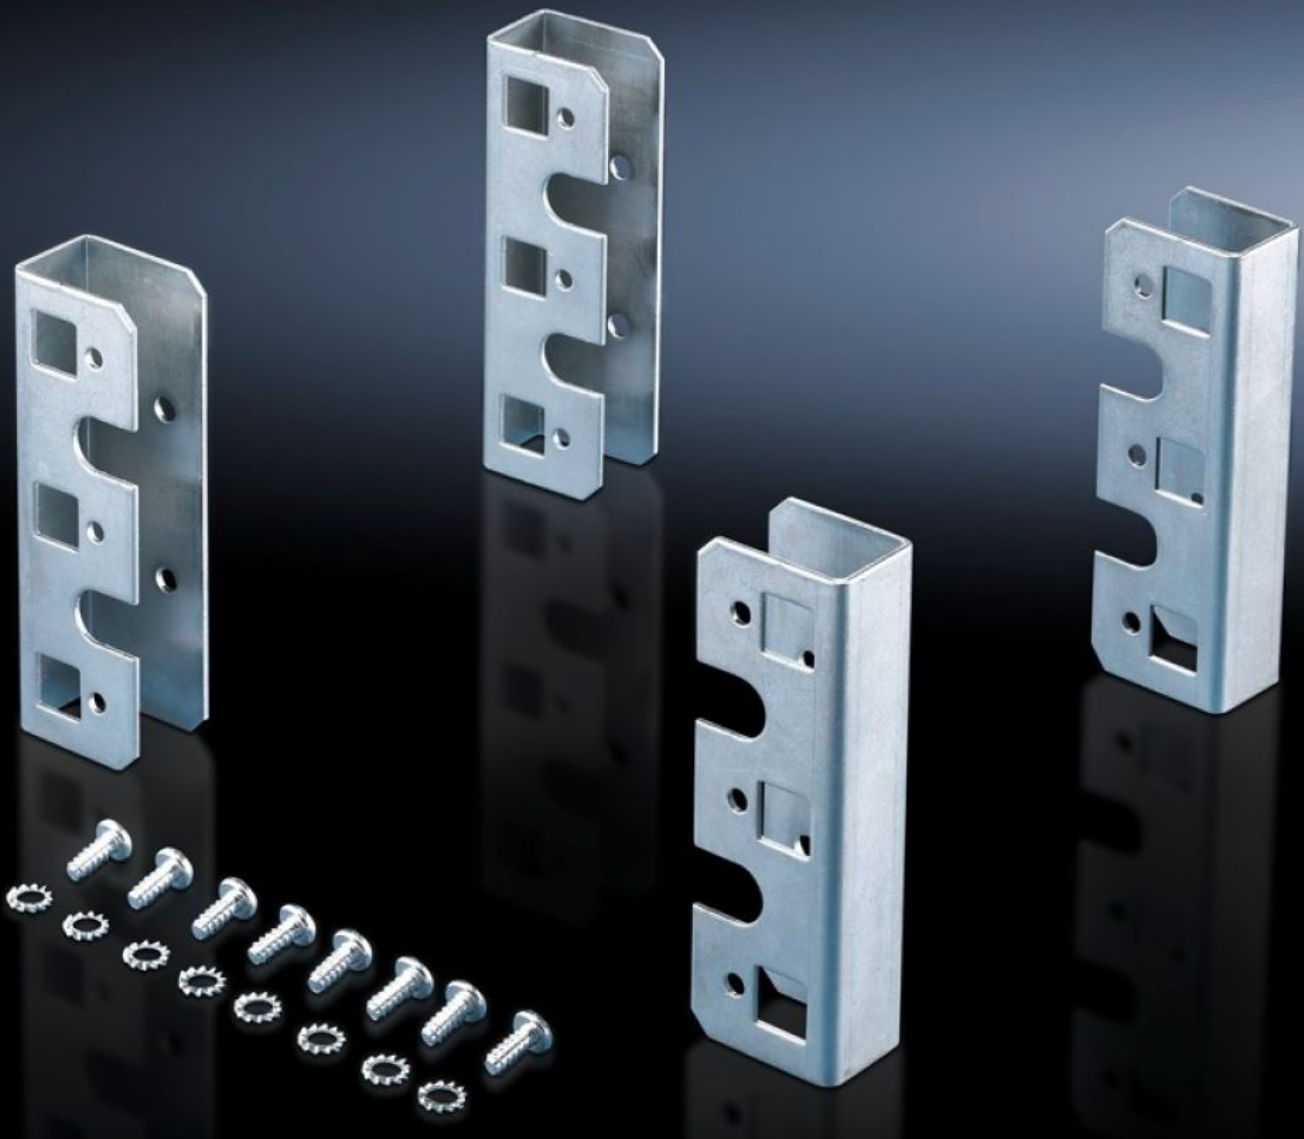

Rittal – The System.

Faster – better – everywhere.

DK 7827.300 Adaptor for L rails

State: 4/6/2026 (Source: rittal.com/us-en)

ENCLOSURES

POWER DISTRIBUTION

CLIMATE CONTROL

IT INFRASTRUCTURE

SOFTWARE & SERVICES

FRIEDHELM LOH GROUP