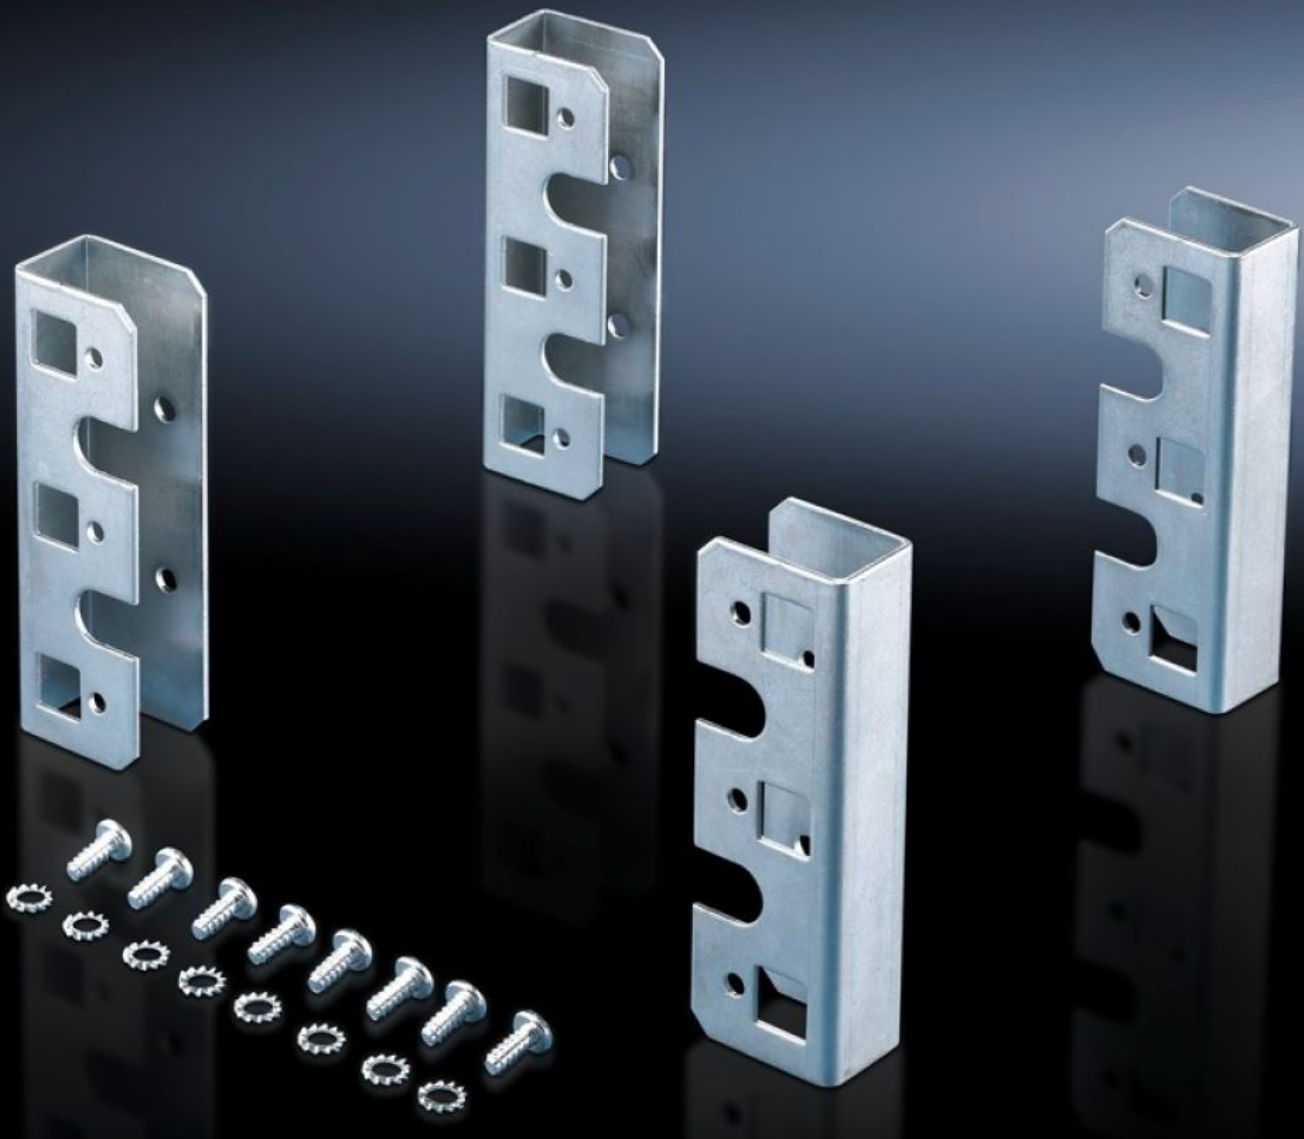

Rittal – The System.

Faster – better – everywhere.

DK 7827.300 Adaptor for L rails

State: 5/13/2026 (Source: rittal.com/us-en)

ENCLOSURES

POWER DISTRIBUTION

CLIMATE CONTROL

IT INFRASTRUCTURE

SOFTWARE & SERVICES

FRIEDHELM LOH GROUP

DK 7827.300 - Adaptor for L rails for TS

For TS network enclosures, to mount component shelves and slide rails on L-shaped mounting angles.

Features

Model No.	DK 7827.300
Product description	To mount component shelves and slide rails on L rails.
Material	Carbon steel
Supply includes	Assembly components
Packaging unit	4 pc(s).
Net weight	0.652 kg
Gross weight	0.755 kg
Customs tariff number	83024900
ETIM 9	EC002625
ECLASS 8.0	27189234
Product description	DK Adaptor for L-shaped mounting angles, L-shaped mounting angle, For TS