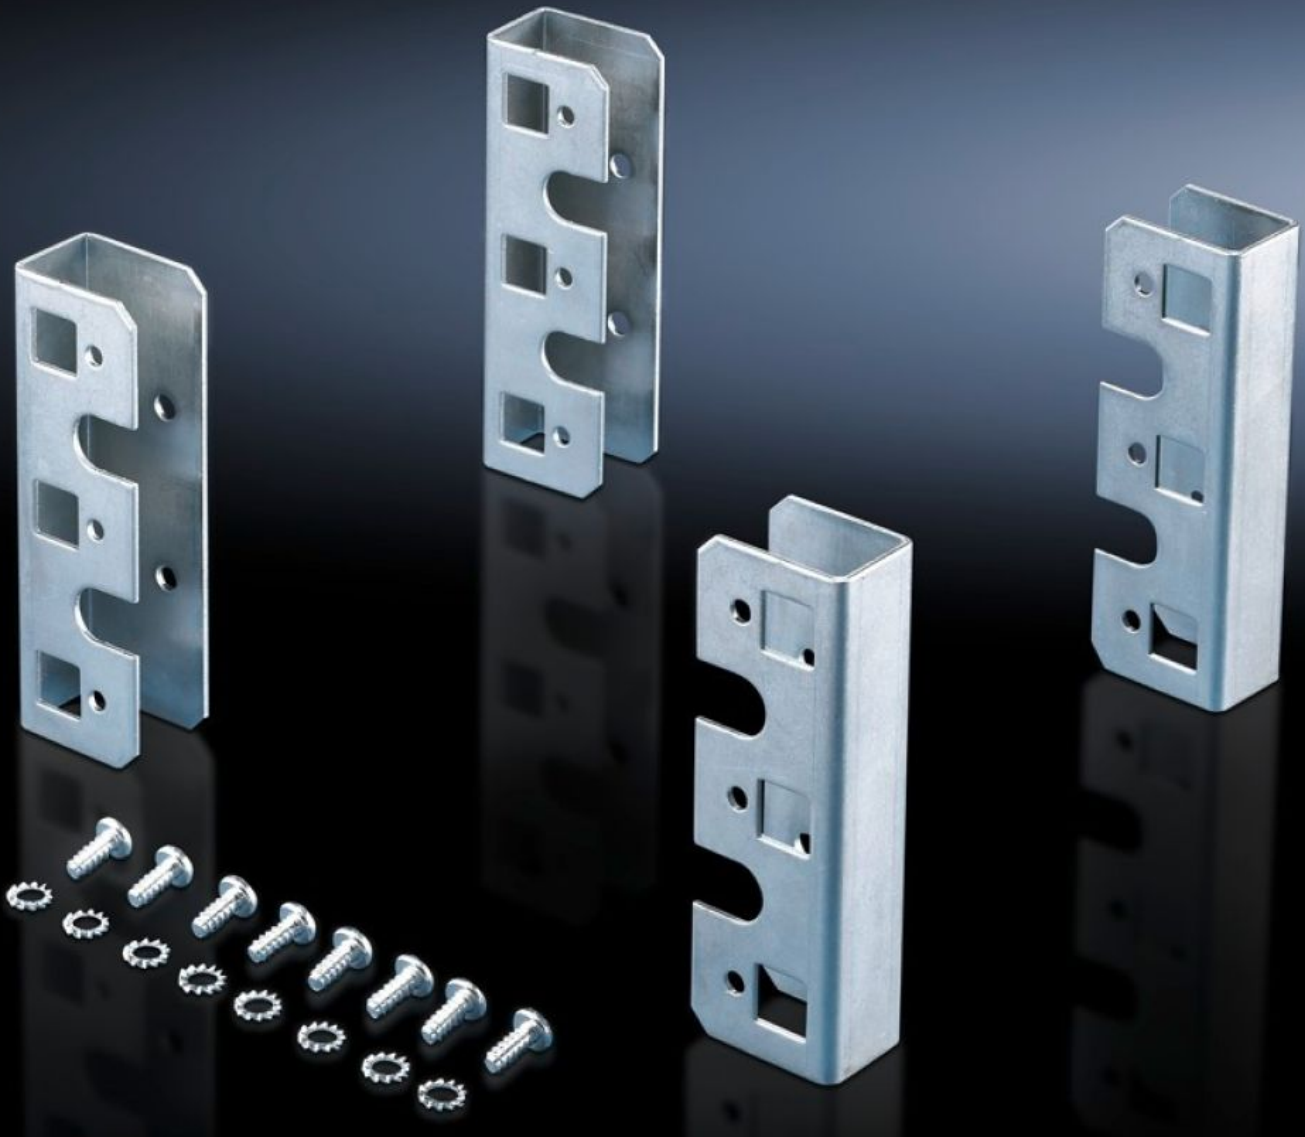

## DK 7827.300 Adaptor for L rails

State: 7/11/2026 (Source: [rittal.com/us-en](http://rittal.com/us-en))

ENCLOSURES

POWER DISTRIBUTION

CLIMATE CONTROL

IT INFRASTRUCTURE

SOFTWARE & SERVICES

FRIEDHELM LOH GROUP

# DK 7827.300 - Adaptor for L rails for TS

For TS network enclosures, to mount component shelves and slide rails on L-shaped mounting angles.

## Features

Model No.	DK 7827.300
Product description	To mount component shelves and slide rails on L rails.
Material	Carbon steel
Supply includes	Assembly components
Packaging unit	4 pc(s).
Net weight	0.652 kg
Gross weight	0.755 kg
Customs tariff number	83024900
ETIM 9	EC002625
ECLASS 8.0	27189234
Product description	DK Adaptor for L-shaped mounting angles, L-shaped mounting angle, For TS