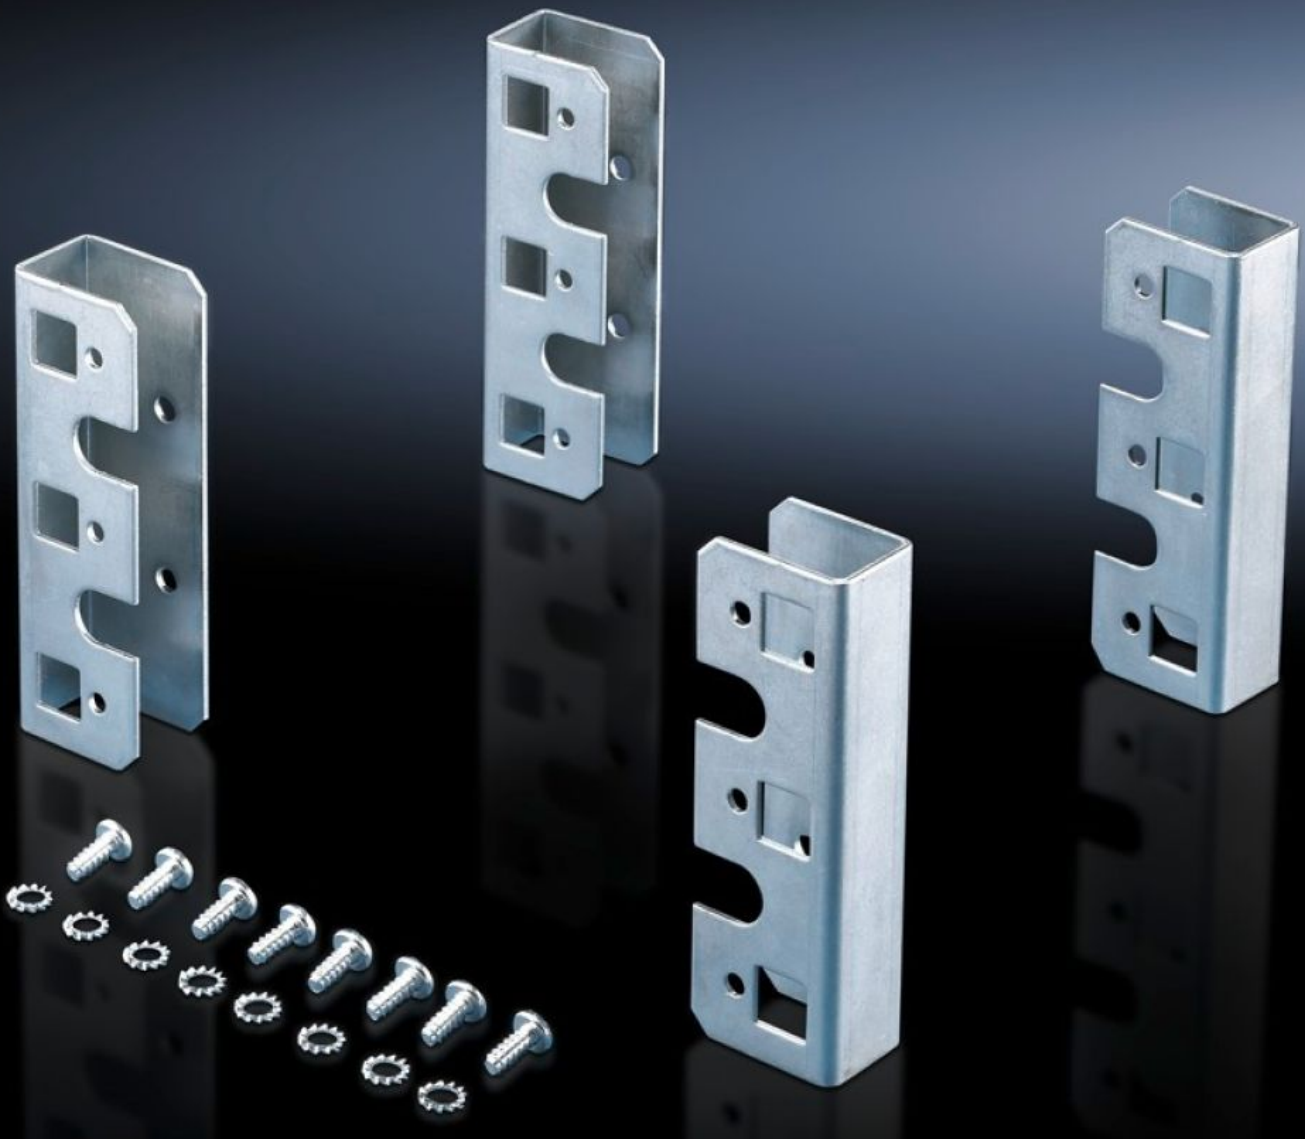

Rittal – The System.

Faster – better – everywhere.

DK 7827.300 Adaptor for L rails

State: 6/9/2026 (Source: rittal.com/us-en)

ENCLOSURES

POWER DISTRIBUTION

CLIMATE CONTROL

IT INFRASTRUCTURE

SOFTWARE & SERVICES

FRIEDHELM LOH GROUP

DK 7827.300 - Adaptor for L rails for TS

For TS network enclosures, to mount component shelves and slide rails on L-shaped mounting angles.

Features

Model No.	DK 7827.300
Product description	To mount component shelves and slide rails on L rails.
Material	Carbon steel
Supply includes	Assembly components
Packaging unit	4 pc(s).
Net weight	0.652 kg
Gross weight	0.755 kg
Customs tariff number	83024900
ETIM 9	EC002625
ECLASS 8.0	27189234
Product description	DK Adaptor for L-shaped mounting angles, L-shaped mounting angle, For TS