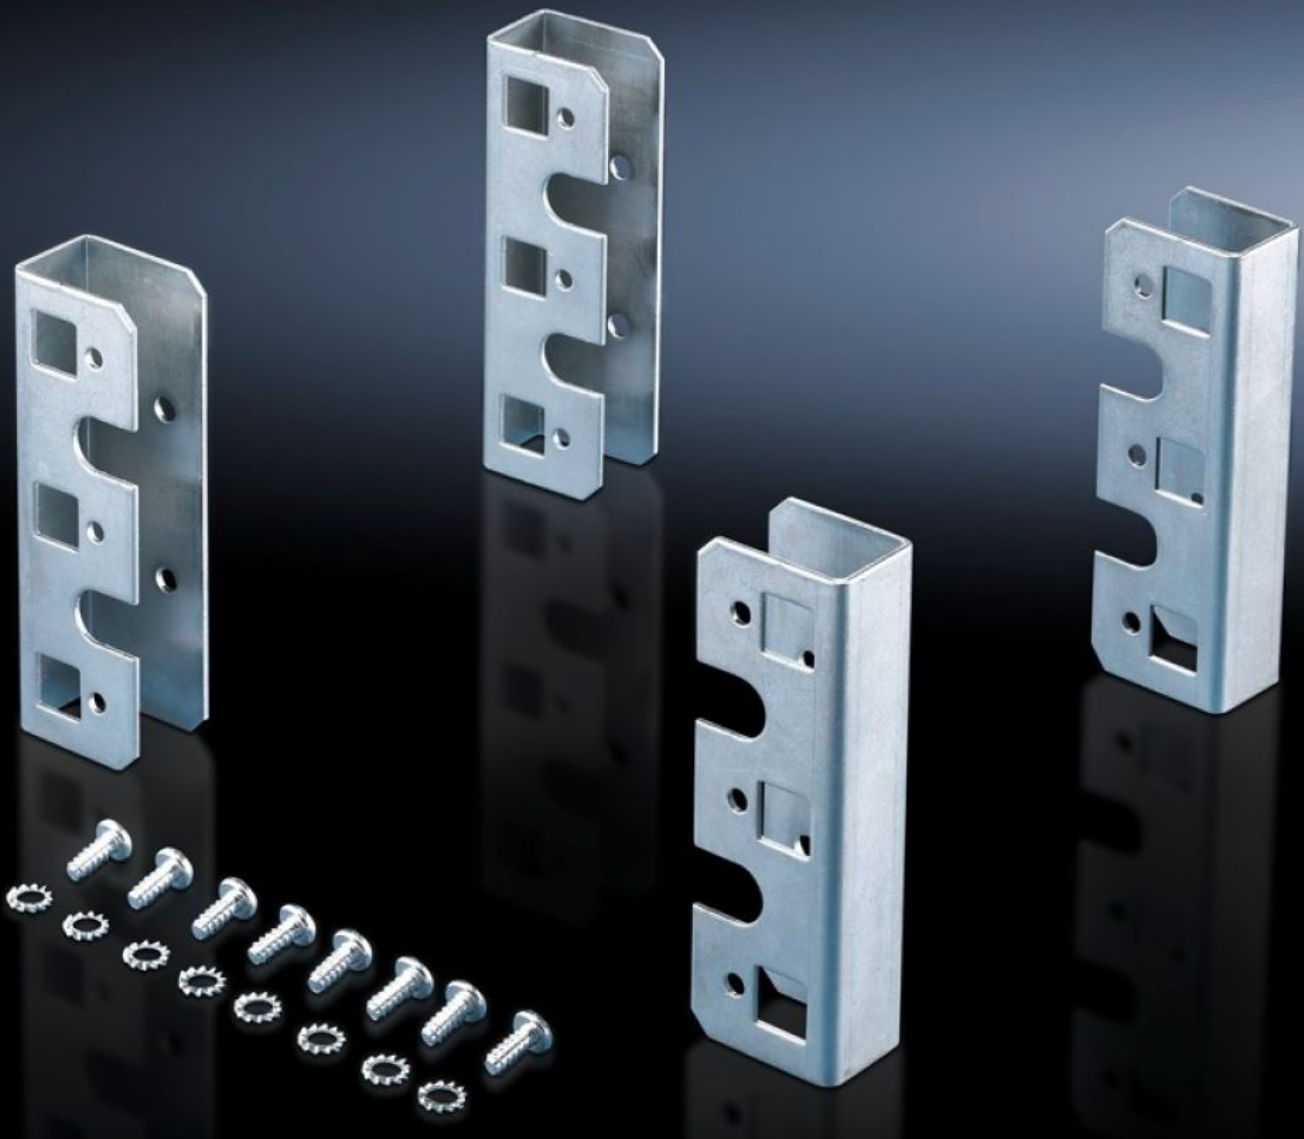

Rittal – The System.

Faster – better – everywhere.

DK 7827.300 Adaptor for L rails

State: 4/6/2026 (Source: rittal.com/us-en)

ENCLOSURES

POWER DISTRIBUTION

CLIMATE CONTROL

IT INFRASTRUCTURE

SOFTWARE & SERVICES

FRIEDHELM LOH GROUP

DK 7827.300 - Adaptor for L rails for TS

For TS network enclosures, to mount component shelves and slide rails on L-shaped mounting angles.

Features

Model No.	DK 7827.300
Product description	To mount component shelves and slide rails on L rails.
Material	Carbon steel
Supply includes	Assembly components
Packaging unit	4 pc(s).
Net weight	0.652 kg
Gross weight	0.755 kg
Customs tariff number	83024900
ETIM 9	EC002625
ECLASS 8.0	27189234
Product description	DK Adaptor for L-shaped mounting angles, L-shaped mounting angle, For TS