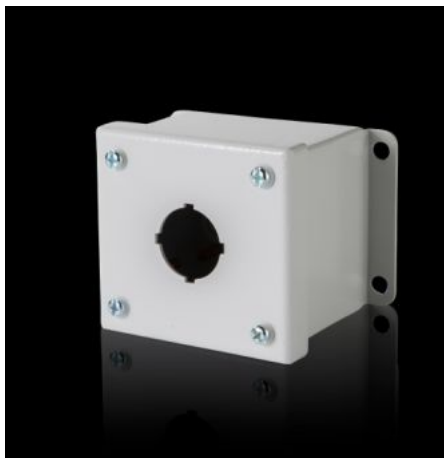

PB 8017.645 - Pushbutton boxes PB

Features

Model No.	PB 8017.645
Material	Carbon steel
Surface finish	Housing and cover: Dipcoat primed, powder-coated on the outside, textured paint
Color	RAL 7035
Supply includes	Cover screws, captive Wall Mounting Brackets
Hole diameter	30.5 mm
Number of holes	1
Number of columns	1
Number of rows	1
Dimensions	Width: 82 mm Height: 88 mm Depth: 69 mm Width: 3.23 " Height: 3.46 " Depth: 2.72 "