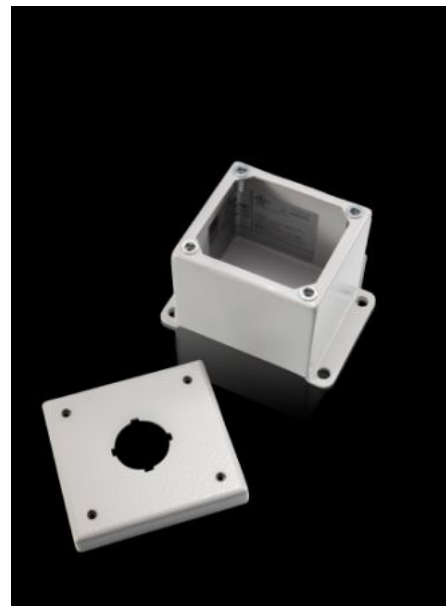

PB 8017.645 - Pushbutton boxes PB

Features

Model No.	PB 8017.645
Material	Carbon steel
Surface finish	Housing and cover: Dipcoat primed, powder-coated on the outside, textured paint
Color	RAL 7035
Supply includes	Cover screws, captive Wall Mounting Brackets
Hole diameter	30.5 mm
Number of holes	1
Number of columns	1
Number of rows	1
Dimensions	Width: 82 mm Height: 88 mm Depth: 69 mm Width: 3.23 " Height: 3.46 " Depth: 2.72 "