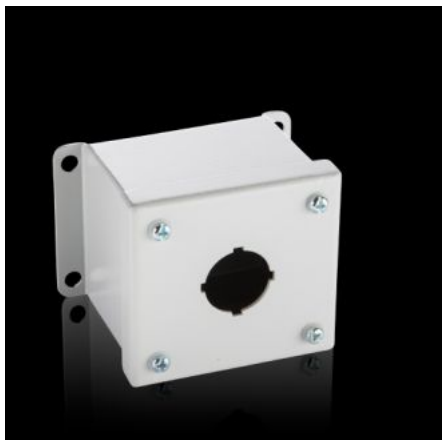

PB 8017.645 - Pushbutton boxes PB

Features

Model No.	PB 8017.645
Material	Carbon steel
Surface finish	Housing and cover: Dipcoat primed, powder-coated on the outside, textured paint
Color	RAL 7035
Supply includes	Cover screws, captive Wall Mounting Brackets
Hole diameter	30.5 mm
Number of holes	1
Number of columns	1
Number of rows	1
Dimensions	Width: 82 mm Height: 88 mm Depth: 69 mm Width: 3.23 " Height: 3.46 " Depth: 2.72 "