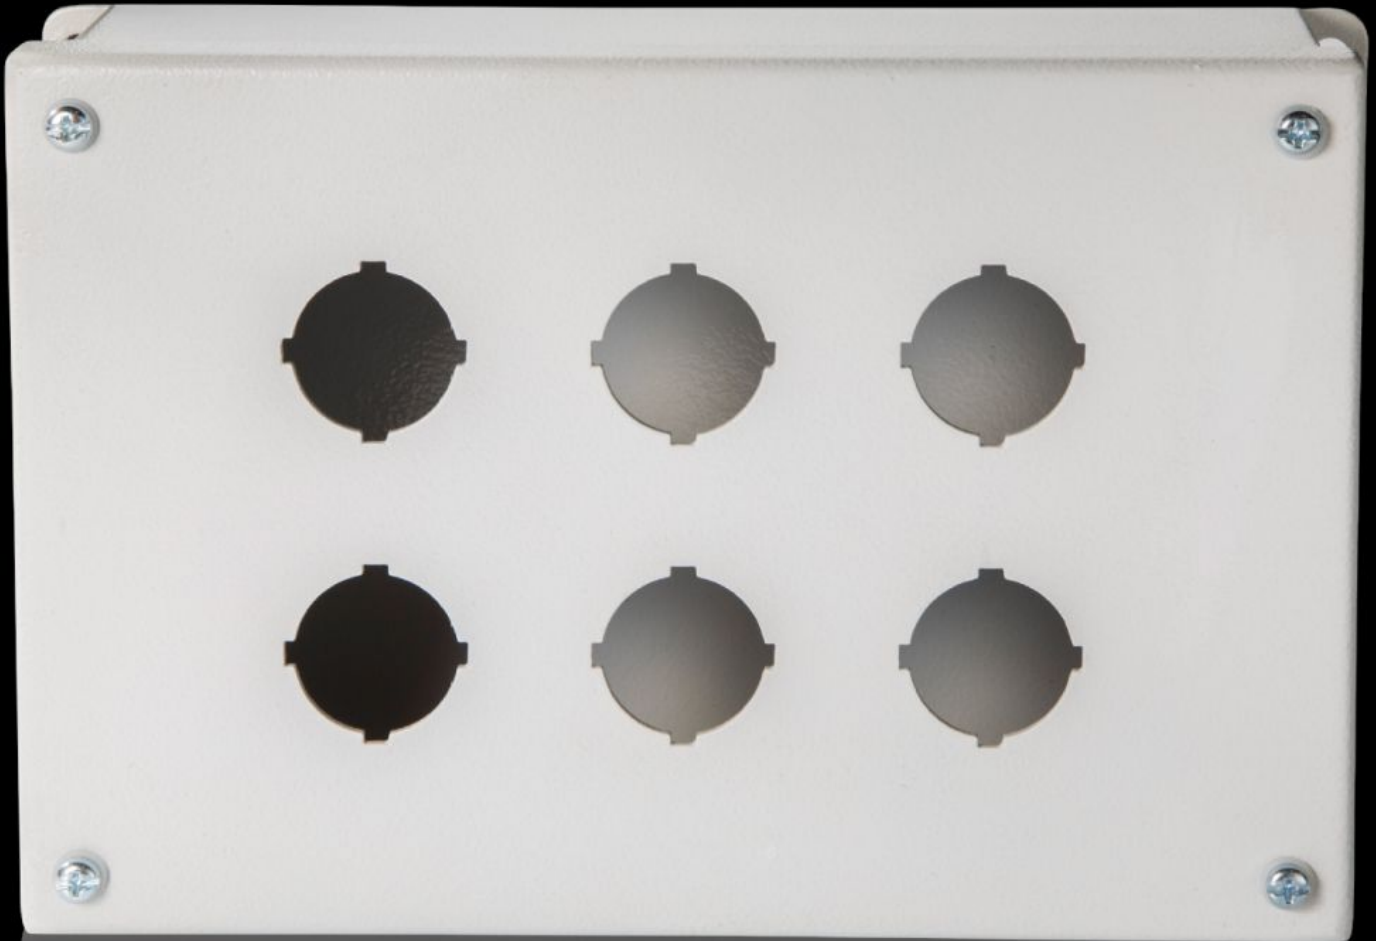

Rittal – The System.

Faster – better – everywhere.

PB 8017.651

Pushbutton boxes PB

State: 4/12/2026 (Source: rittal.com/us-en)

ENCLOSURES

POWER DISTRIBUTION

CLIMATE CONTROL

IT INFRASTRUCTURE

SOFTWARE & SERVICES

FRIEDHELM LOH GROUP

PB 8017.651 - Pushbutton boxes PB

Features

Model No.	PB 8017.651
Material	Carbon steel
Surface finish	Housing and cover: Dipcoat primed, powder-coated on the outside, textured paint
Color	RAL 7035
Supply includes	Cover screws, captive Wall Mounting Brackets
Hole diameter	30.5 mm
Number of holes	6
Number of columns	2
Number of rows	3
Dimensions	Width: 158 mm Height: 241 mm Depth: 76 mm Width: 6.22 " Height: 9.49 " Depth: 2.99 "
Protection category NEMA	NEMA 12 NEMA 13 NEMA 4
Packaging unit	1 pc(s).

Features

Net weight	5 lb
Gross weight	5.071 lb
Customs tariff number	8538100000
Product description	PB pushbutton box, 6-hole, 30.5 mm hole diameter, 9.49" H x 6.22" W x 2.99" D, Carbon Steel, Light Gray
