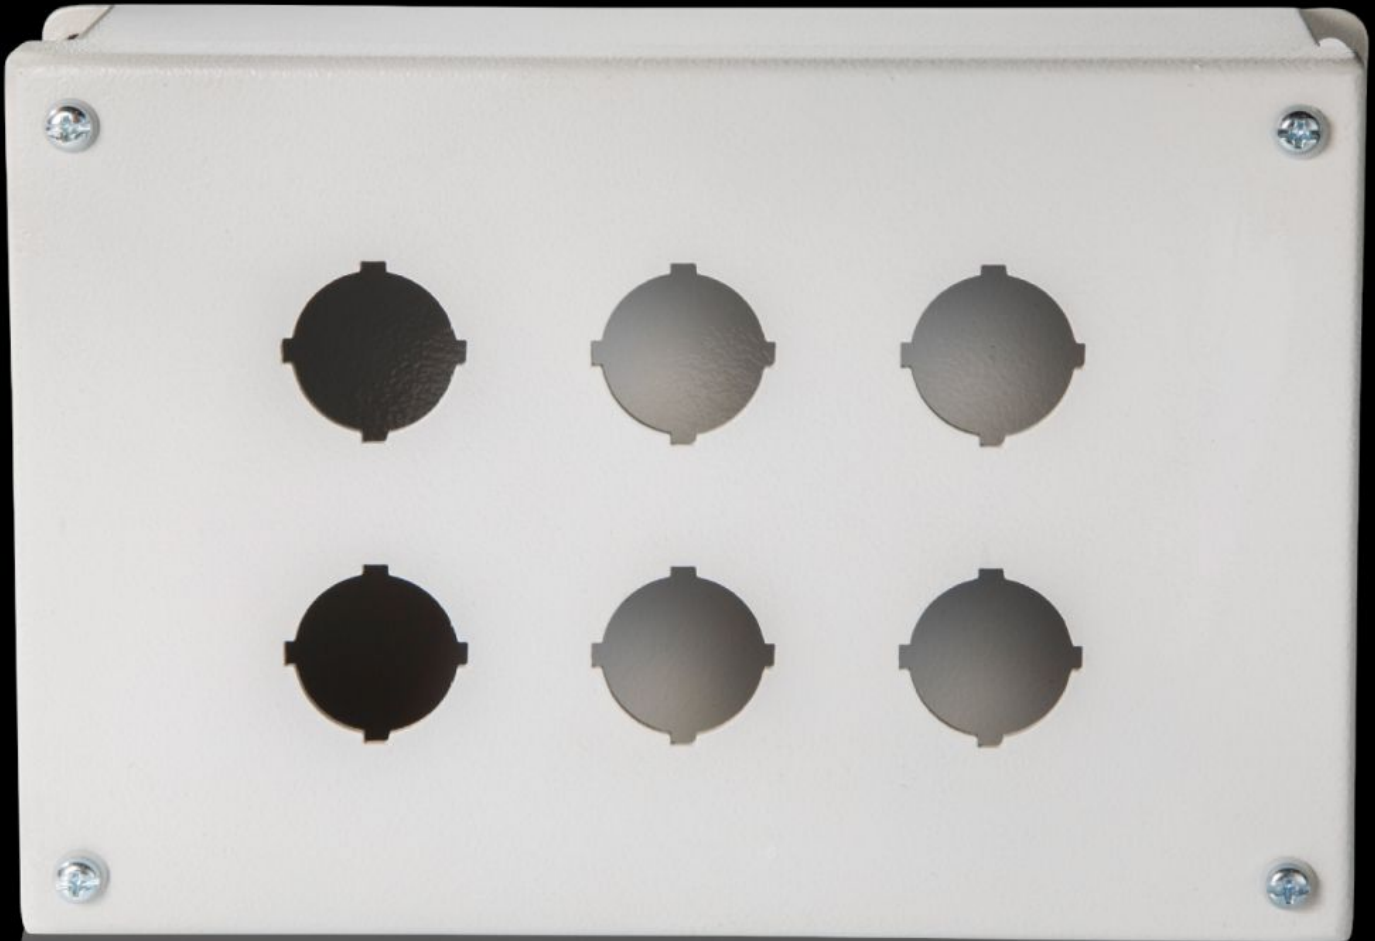

Rittal – The System.

Faster – better – everywhere.

PB 8017.651

Pushbutton boxes PB

State: 7/8/2026 (Source: rittal.com/us-en)

ENCLOSURES

POWER DISTRIBUTION

CLIMATE CONTROL

IT INFRASTRUCTURE

SOFTWARE & SERVICES

FRIEDHELM LOH GROUP

PB 8017.651 - Pushbutton boxes PB

Features

Model No.	PB 8017.651
Material	Carbon steel
Surface finish	Housing and cover: Dipcoat primed, powder-coated on the outside, textured paint
Color	RAL 7035
Supply includes	Cover screws, captive Wall Mounting Brackets
Hole diameter	30.5 mm
Number of holes	6
Number of columns	2
Number of rows	3
Dimensions	Width: 158 mm Height: 241 mm Depth: 76 mm Width: 6.22 " Height: 9.49 " Depth: 2.99 "
Protection category NEMA	NEMA 12 NEMA 13 NEMA 4
Packaging unit	1 pc(s).

Features

Net weight	5 lb
Gross weight	5.071 lb
Customs tariff number	8538100000
Product description	PB pushbutton box, 6-hole, 30.5 mm hole diameter, 9.49" H x 6.22" W x 2.99" D, Carbon Steel, Light Gray
