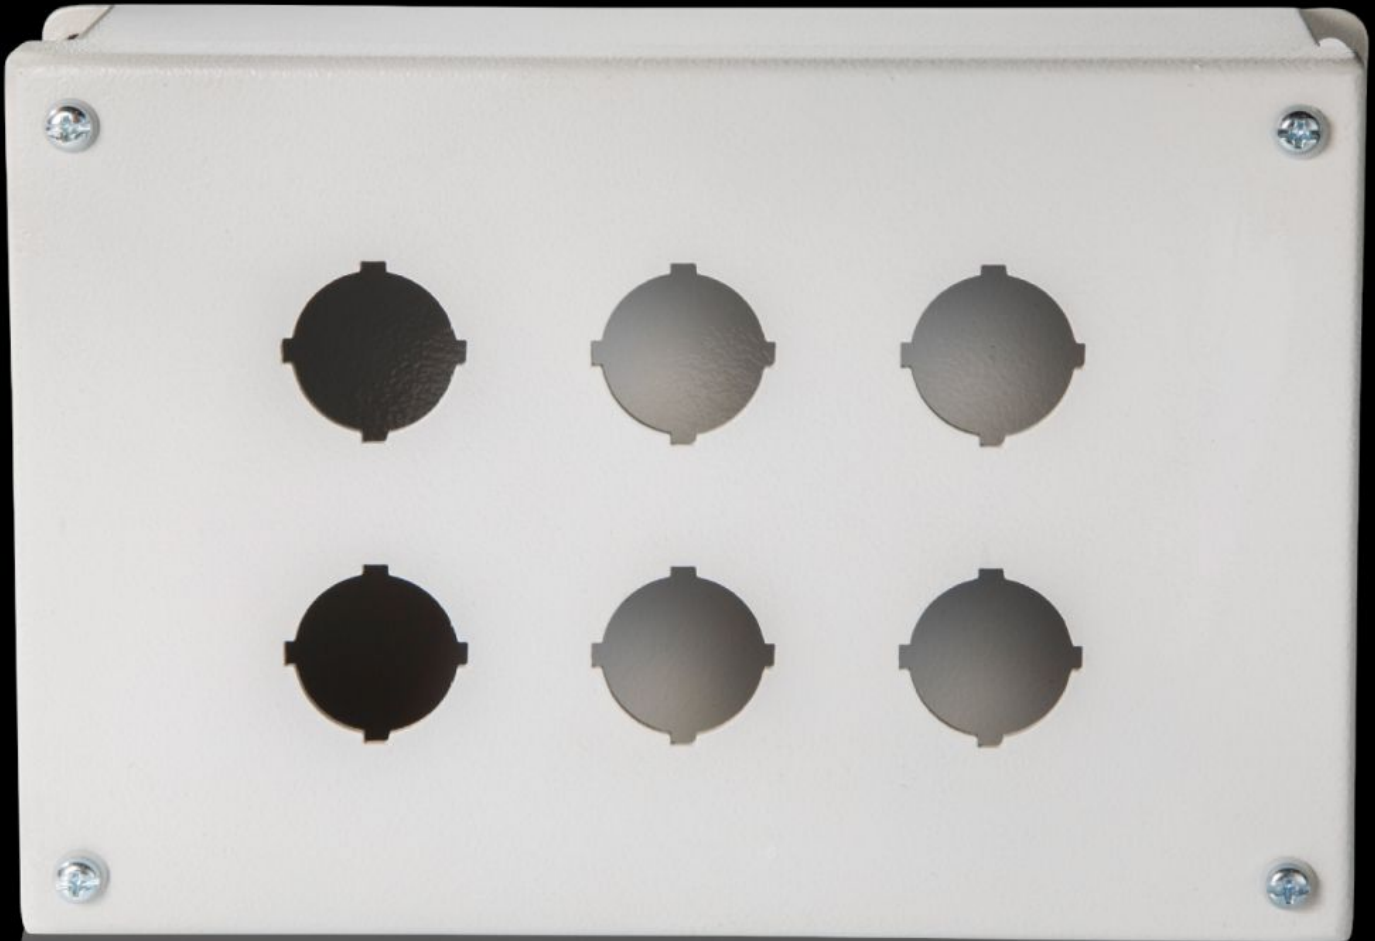

Rittal – The System.

Faster – better – everywhere.

PB 8017.651

Pushbutton boxes PB

State: 6/15/2026 (Source: rittal.com/us-en)

ENCLOSURES

POWER DISTRIBUTION

CLIMATE CONTROL

IT INFRASTRUCTURE

SOFTWARE & SERVICES

FRIEDHELM LOH GROUP

PB 8017.651 - Pushbutton boxes PB

Features

Model No.	PB 8017.651
Material	Carbon steel
Surface finish	Housing and cover: Dipcoat primed, powder-coated on the outside, textured paint
Color	RAL 7035
Supply includes	Cover screws, captive Wall Mounting Brackets
Hole diameter	30.5 mm
Number of holes	6
Number of columns	2
Number of rows	3
Dimensions	Width: 158 mm Height: 241 mm Depth: 76 mm Width: 6.22 " Height: 9.49 " Depth: 2.99 "
Protection category NEMA	NEMA 12 NEMA 13 NEMA 4
Packaging unit	1 pc(s).

Features

Net weight	5 lb
Gross weight	5.071 lb
Customs tariff number	8538100000
Product description	PB pushbutton box, 6-hole, 30.5 mm hole diameter, 9.49" H x 6.22" W x 2.99" D, Carbon Steel, Light Gray
