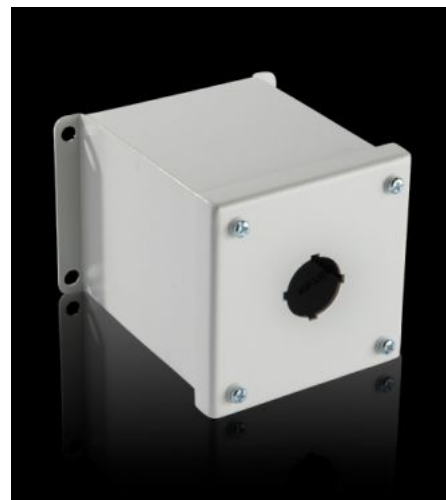

IT INFRASTRUCTURE

SOFTWARE & SERVICES

FRIEDHELM LOH GROUP

PB 8017.685 - Pushbutton boxes PB extra deep

The NEMA rated PB series pushbutton box enclosure is designed for indoor use to house pushbuttons, selector switches, and pilot lights. This enclosure protects equipment from dirt, dust, sprayed water, oil, and coolants.

Features

| | |
|-------------------|---|
| Model No. | PB 8017.685 |
| Material | Carbon steel |
| Surface finish | Housing and cover: Dipcoat primed, powder-coated on the outside, textured paint |
| Color | RAL 7035 |
| Supply includes | Wall mounting bracket Mounting panel: Zinc-plated Cover screws, captive |
| Hole diameter | 30.5 mm |
| Number of holes | 1 |
| Number of columns | 1 |
| Number of rows | 1 |