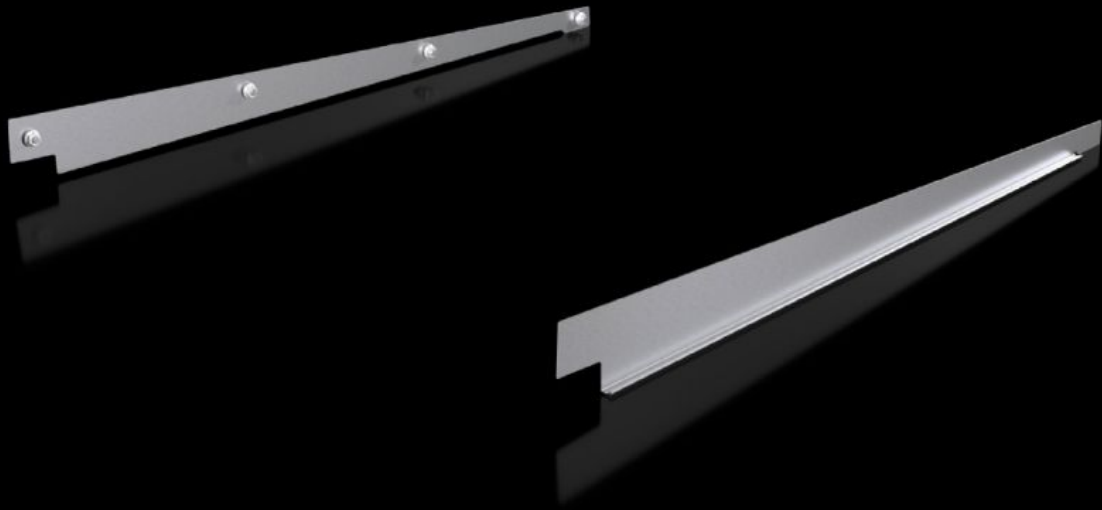

Rittal – The System.

Faster – better – everywhere.

VX 8106.460

Side parts

State: 5/13/2026 (Source: rittal.com/us-en)

ENCLOSURES

POWER DISTRIBUTION

CLIMATE CONTROL

IT INFRASTRUCTURE

SOFTWARE & SERVICES

FRIEDHELM LOH GROUP