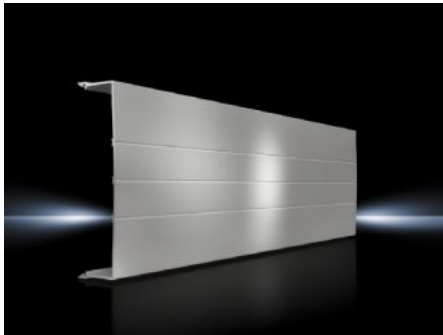

SOFTWARE & SERVICES

FRIEDHELM LOH GROUP

SV 9340.200 - Cover section for RiLine busbar systems

May be cut to desired width, for clip-on mounting to the base tray section.

Features

Model No.	SV 9340.200
Product description	For clip-on mounting to the base tray.
Material	Thermally modified hard PVC. Fire protection corresponding to UL 94-V0
Color	RAL 7035
Note	When loading the cover section from the front, the support panel is required for stabilization May be cut to length as required
Number of poles	3-pole
Suitable for busbar system	Flat copper bars, 3-pole PLS 800, 3-pole PLS 1600, 3-pole
Dimensions	Length: 700 mm Length: 27.6 "
Packaging unit	2 pc(s).
Net weight	1.6 kg
Gross weight	1.79 kg
Customs tariff number	85472000
ETIM 9	EC000775
ECLASS 8.0	27142414

Features

Product description

SV Cover section, L: 700 mm

Approvals

Approvals

UL + C-UL (listed)