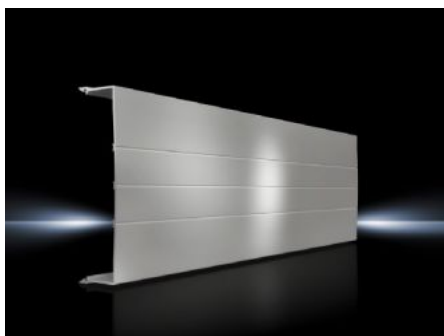

# SV 9340.200 - Cover section for RiLine busbar systems

May be cut to desired width, for clip-on mounting to the base tray section.

## Features

Model No.	SV 9340.200
Product description	For clip-on mounting to the base tray.
Material	Thermally modified hard PVC. Fire protection corresponding to UL 94-V0
Color	RAL 7035
Note	When loading the cover section from the front, the support panel is required for stabilization May be cut to length as required
Number of poles	3-pole
Suitable for busbar system	Flat copper bars, 3-pole PLS 800, 3-pole PLS 1600, 3-pole
Dimensions	Length: 700 mm Length: 27.6 "
Packaging unit	2 pc(s).
Net weight	1.6 kg
Gross weight	1.79 kg
Customs tariff number	85472000
ETIM 9	EC000775
ECLASS 8.0	27142414

# Features

---

Product description

SV Cover section, L: 700 mm