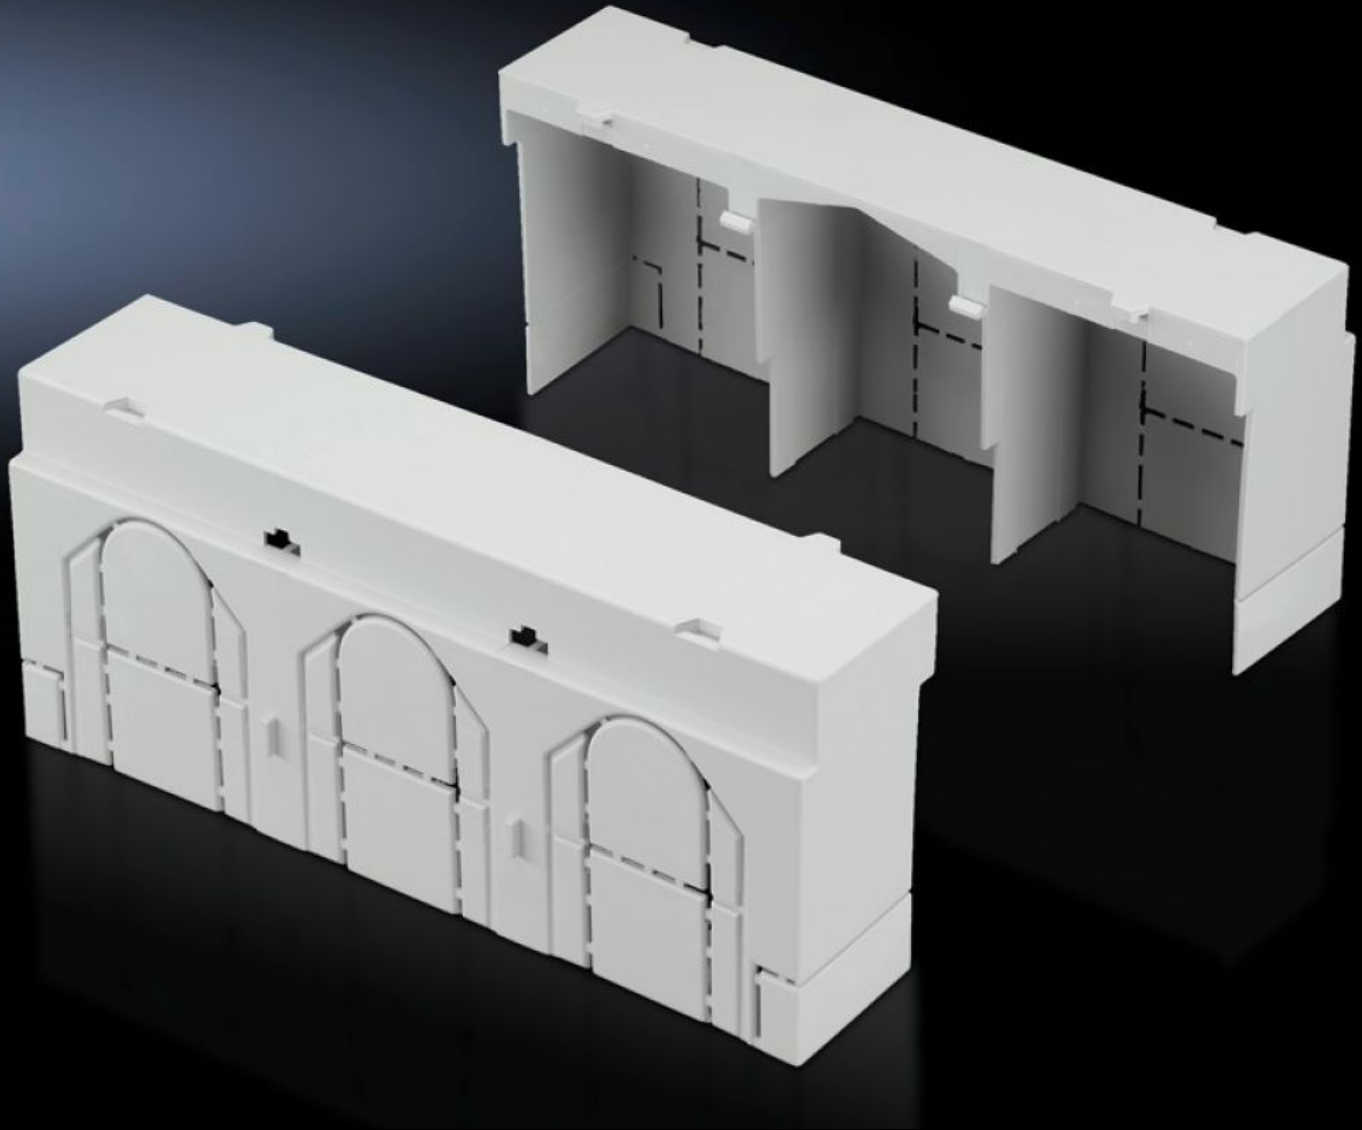

Rittal – The System.

Faster – better – everywhere.

SV 9344.540

Connection Compartment Cover

State: 4/29/2026 (Source: rittal.com/us-en)

ENCLOSURES

POWER DISTRIBUTION

CLIMATE CONTROL

IT INFRASTRUCTURE

SOFTWARE & SERVICES

FRIEDHELM LOH GROUP

SV 9344.540 - Connection Compartment Cover for NH fuse-switch disconnectors

For extending the contact hazard protection cover, e.g. when using ring terminals with a long collar. Bayable as required at the top and bottom.

Features

Model No.	SV 9344.540
Product description	For extending the contact hazard protection cover, e.g. when using ring terminals with a long collar. Bayable as required at the top and bottom.
Material	Polyamide
Color	RAL 7035
For size	2
Packaging unit	2 pc(s).
Net weight	0.18 kg
Gross weight	0.187 kg
Customs tariff number	85472000
ETIM 9	EC000775
ECLASS 8.0	27142414
Product description	SV Connection space cover, for NH fuse-switch disconnector, size 2