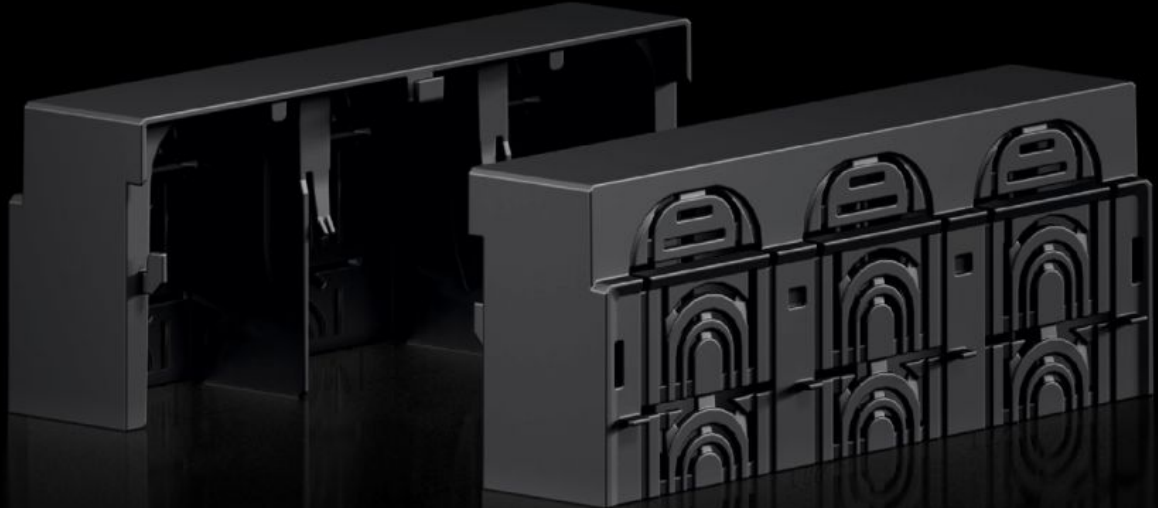

Rittal – The System.

Faster – better – everywhere.

RX 9365.532

RiLineX connection compartment cover

State: 4/3/2026 (Source: rittal.com/us-en)

ENCLOSURES

POWER DISTRIBUTION

CLIMATE CONTROL

IT INFRASTRUCTURE

SOFTWARE & SERVICES

FRIEDHELM LOH GROUP