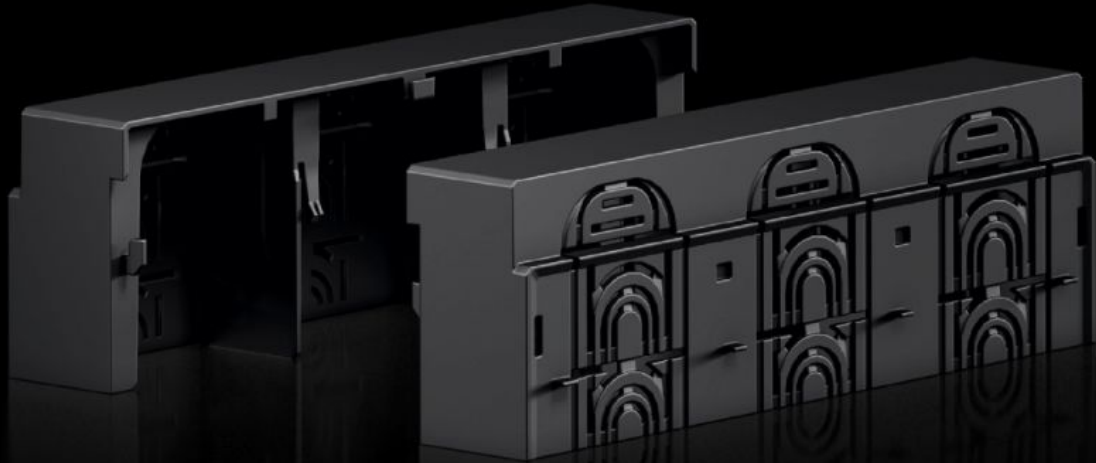

Rittal – The System.

Faster – better – everywhere.

RX 9365.533

RiLineX connection compartment cover

State: 5/22/2026 (Source: rittal.com/us-en)

ENCLOSURES

POWER DISTRIBUTION

CLIMATE CONTROL

IT INFRASTRUCTURE

SOFTWARE & SERVICES

FRIEDHELM LOH GROUP