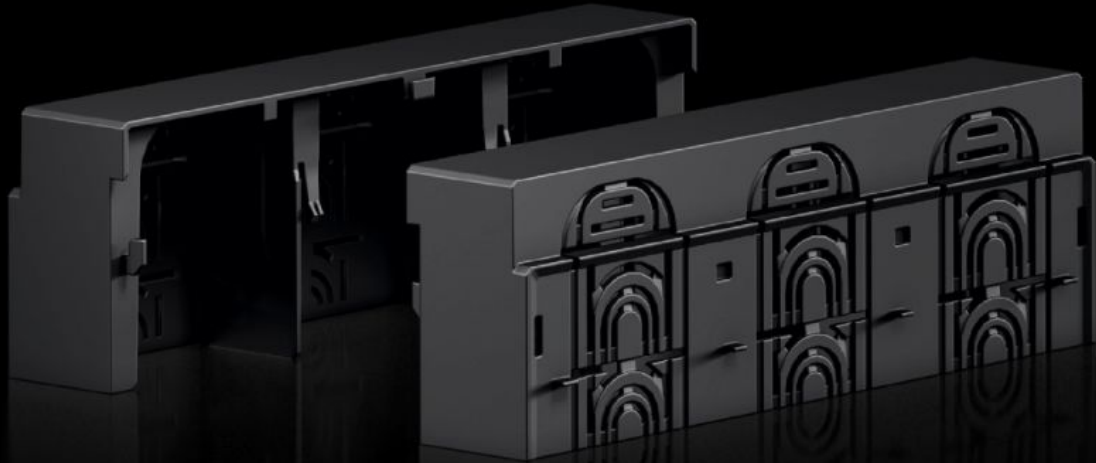

Rittal – The System.

Faster – better – everywhere.

RX 9365.533

RiLineX connection compartment cover

State: 7/11/2026 (Source: rittal.com/us-en)

ENCLOSURES

POWER DISTRIBUTION

CLIMATE CONTROL

IT INFRASTRUCTURE

SOFTWARE & SERVICES

FRIEDHELM LOH GROUP

RX 9365.533 - RiLineX connection compartment cover for NH fuse-switch disconnectors

RiLineX connection compartment cover for RiLineX NH fuse switch disconnector size 3, can be used with mounting plate and busbar assembly.

Features

Model No.	RX 9365.533
Material	Polyamide (PA 6) Fire behavior corresponding to UL 94
Color	RAL 9005
Suitable for Model No.	9362310 9362315 9362350 9363310 9363315
Dimensions	Width: 250 mm Height: 60 mm Depth: 89.6 mm Width: 9.84 " Height: 2.36 " Depth: 3.53 "
Fire load	3.694 MJ/m ²
Packaging unit	2 pc(s).
Net weight	0.506 kg
Gross weight	0.508 kg
PCF/VE (cradle-to-gate)	3.42
Customs tariff number	85472000
ETIM 9	EC000775
Product description	RX connection compartment cover for NH fuse switch disconnector size 3