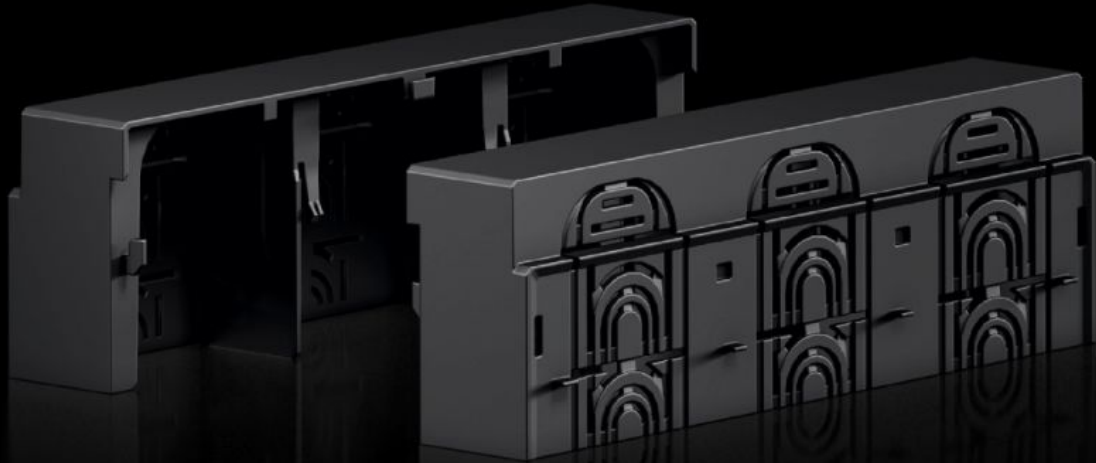

Rittal – The System.

Faster – better – everywhere.

RX 9365.533

RiLineX connection compartment cover

State: 5/22/2026 (Source: rittal.com/us-en)

ENCLOSURES

POWER DISTRIBUTION

CLIMATE CONTROL

IT INFRASTRUCTURE

SOFTWARE & SERVICES

FRIEDHELM LOH GROUP

RX 9365.533 - RiLineX connection compartment cover for NH fuse-switch disconnectors

RiLineX connection compartment cover for RiLineX NH fuse switch disconnector size 3, can be used with mounting plate and busbar assembly.

Features

Model No.	RX 9365.533
Material	Polyamide (PA 6) Fire behavior corresponding to UL 94
Color	RAL 9005
Suitable for Model No.	9362.310 9362.315 9362.350 9363.310 9363.315
Dimensions	Width: 250 mm Height: 60 mm Depth: 89.6 mm Width: 9.84 " Height: 2.36 " Depth: 3.53 "
Packaging unit	2 pc(s).
Net weight	0.506 kg
Gross weight	0.508 kg
PCF/VE (cradle-to-gate)	3.42
Customs tariff number	85472000
ETIM 9	EC000775
Product description	RX connection compartment cover for NH fuse switch disconnector size 3