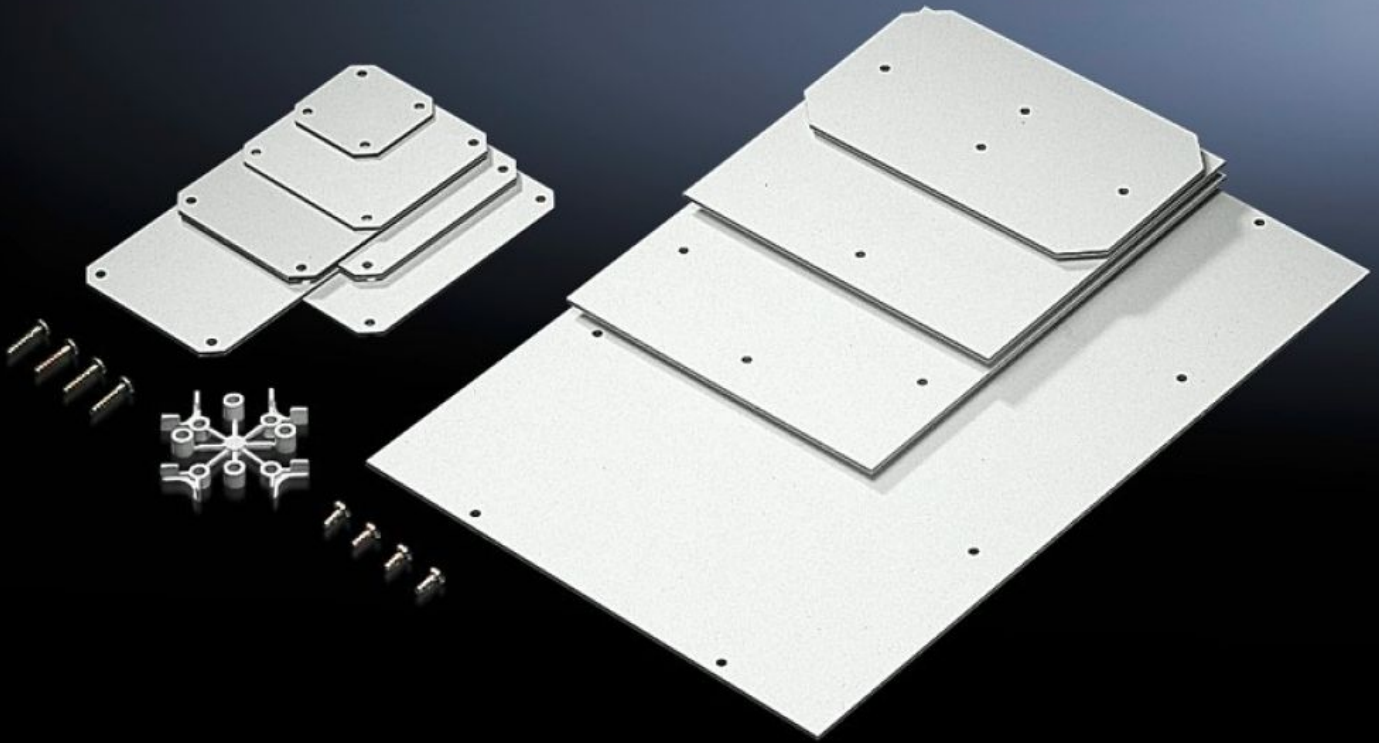

Rittal – The System.

Faster – better – everywhere.

PK 9548.000 Mounting panel

State: 6/11/2026 (Source: rittal.com/us-en)

ENCLOSURES

POWER DISTRIBUTION

CLIMATE CONTROL

IT INFRASTRUCTURE

SOFTWARE & SERVICES

FRIEDHELM LOH GROUP