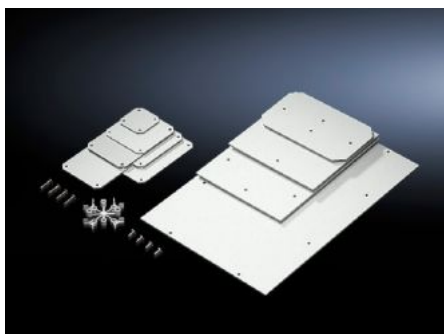

PK 9549.000 - Mounting panel for PK

For individual interior installation.

Features

Model No.	PK 9549.000
Product description	For individual interior installation.
Material	2.5 mm melamine phenol-coated laminated paper
Color	RAL 7035
Supply includes	Mounting panel Self-tapping assembly screws
Dimensions of mounting plate (W x H)	220 mm x 150 mm 8.66 " x 5.91 "
Suitable for	Enclosure type: PK Width: = 254 mm Height: = 180 mm Enclosure type: PK Width: = 10 " Height: = 7.09 "
Packaging unit	8 pc(s).
Net weight	1 kg
Gross weight	1.204 kg
Customs tariff number	39269097
ETIM 9	EC000213
ECLASS 8.0	27409216