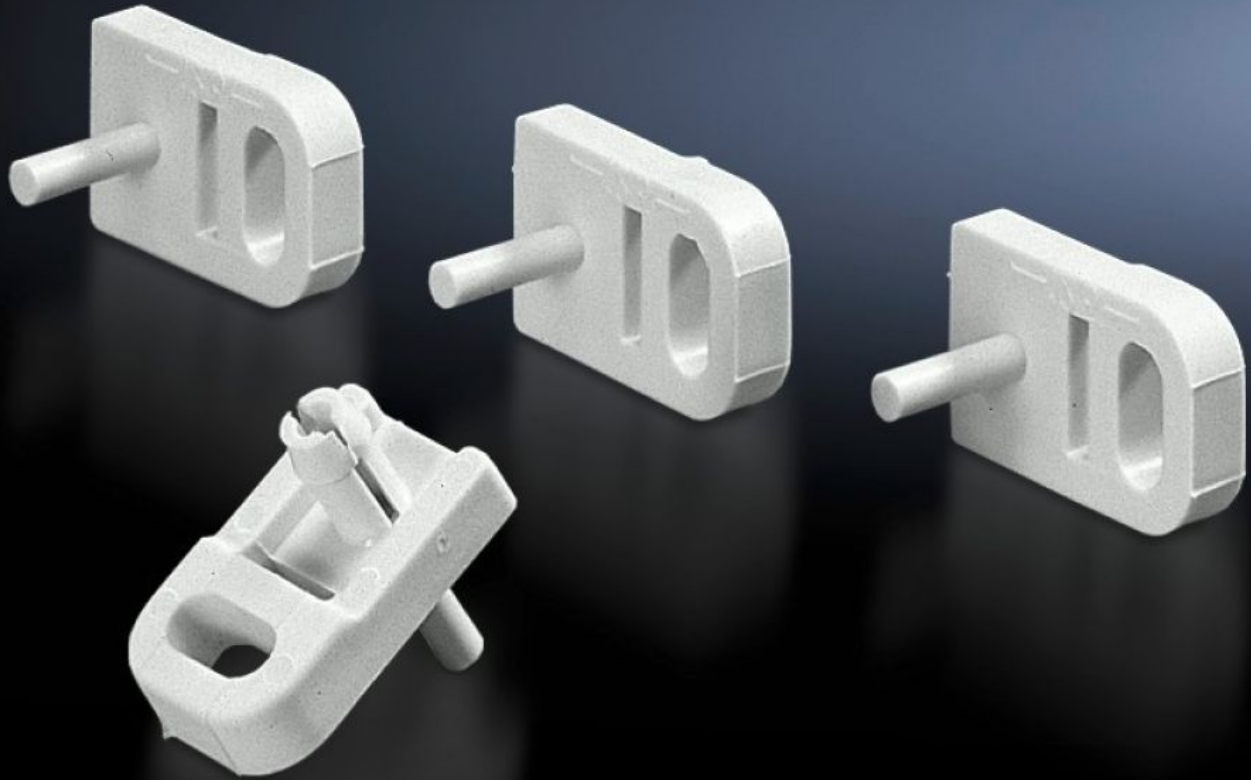

**Rittal – The System.**

Faster – better – everywhere.

**PK 9583.000**

**Wall mounting bracket**

State: 6/26/2026 (Source: [rittal.com/us-en](http://rittal.com/us-en))

ENCLOSURES

POWER DISTRIBUTION

CLIMATE CONTROL

## Features

Model No.	PK 9583.000
Product description	The housing can be screwed to the wall using four wall mounting brackets. The bracket is securely attached to the housing by means of pins.
Applications	For all PK housings.
Material	Polyamide, gray
Color	Similar to RAL 7035
Packaging unit	40 pc(s).
Net weight	0.04 kg
Gross weight	0.151 kg
Customs tariff number	83024900
ETIM 9	EC002625
ECLASS 8.0	27189234
Product description	PK Wall mounting bracket for PK