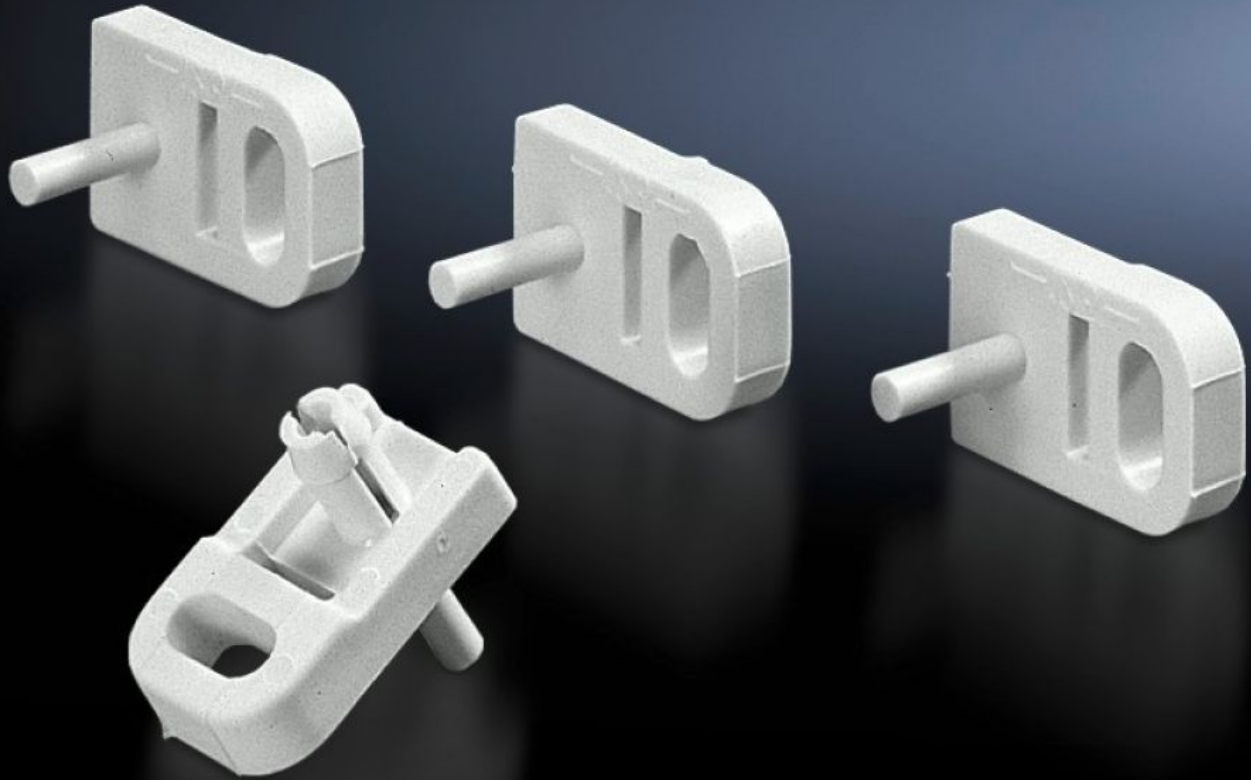

Rittal – The System.

Faster – better – everywhere.

PK 9583.000

Wall mounting bracket

State: 5/13/2026 (Source: rittal.com/us-en)

ENCLOSURES

POWER DISTRIBUTION

CLIMATE CONTROL

IT INFRASTRUCTURE

SOFTWARE & SERVICES

FRIEDHELM LOH GROUP

PK 9583.000 - Wall mounting bracket for PK

For all PK housings.

Features

Model No.	PK 9583.000
Product description	The housing can be screwed to the wall using four wall mounting brackets. The bracket is securely attached to the housing by means of pins.
Applications	For all PK housings.
Material	Polyamide, gray
Color	Similar to RAL 7035
Packaging unit	40 pc(s).
Net weight	0.04 kg
Gross weight	0.151 kg
Customs tariff number	83024900
ETIM 9	EC002625
ECLASS 8.0	27189234
Product description	PK Wall mounting bracket for PK