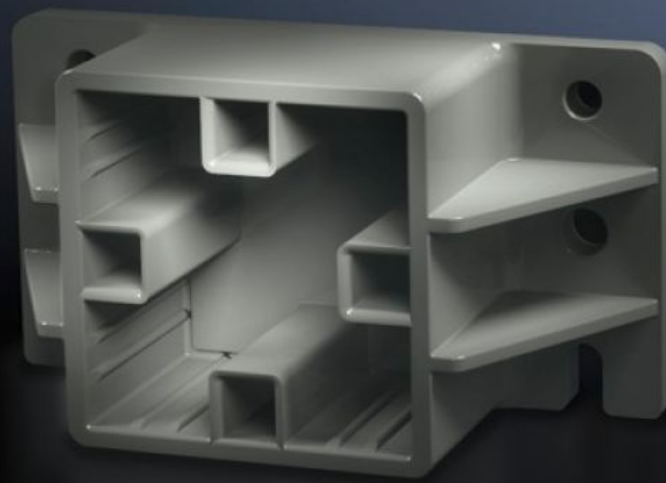

Rittal – The System.

Faster – better – everywhere.

SV 9649.010 End support

State: 6/27/2026 (Source: rittal.com/us-en)

ENCLOSURES

POWER DISTRIBUTION

CLIMATE CONTROL

IT INFRASTRUCTURE

SOFTWARE & SERVICES

FRIEDHELM LOH GROUP