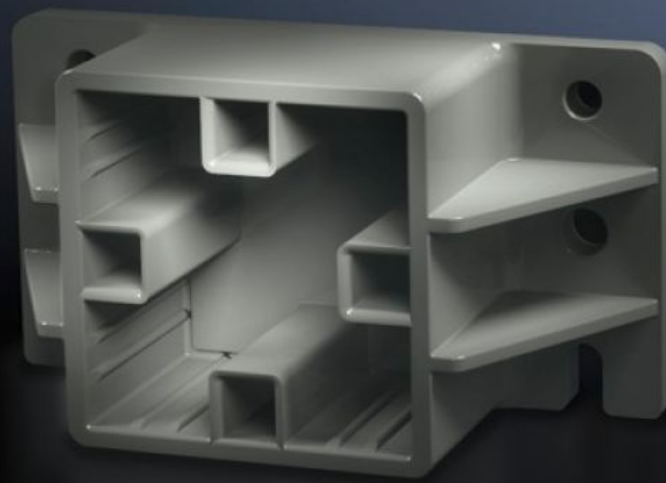

Rittal – The System.

Faster – better – everywhere.

SV 9659.010 End support

State: 6/30/2026 (Source: rittal.com/us-en)

ENCLOSURES

POWER DISTRIBUTION

CLIMATE CONTROL

IT INFRASTRUCTURE

SOFTWARE & SERVICES

FRIEDHELM LOH GROUP