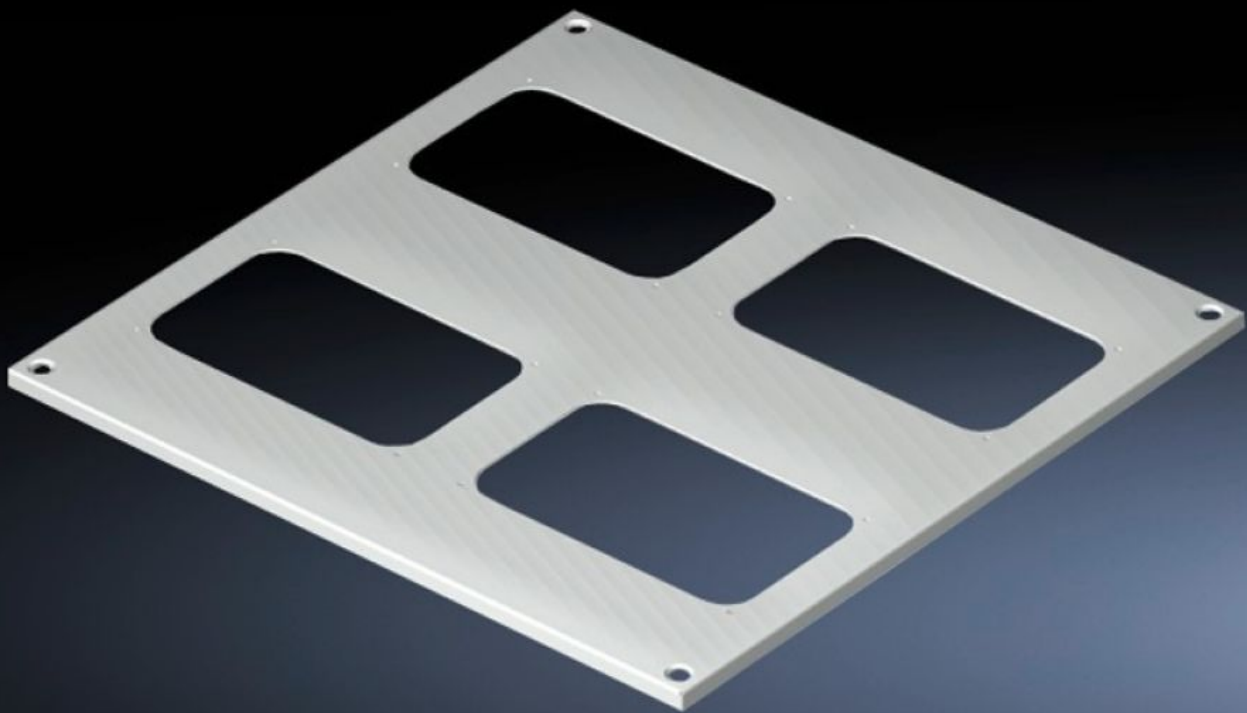

**Rittal – The System.**

Faster – better – everywhere.

**SV 9665.903**

**Roof plates for cable entry glands**

State: 6/9/2026 (Source: [rittal.com/us-en](http://rittal.com/us-en))

ENCLOSURES

POWER DISTRIBUTION

# SV 9665.903 - Roof plates for cable entry glands for TS

For enclosures without roof plate and to replace the standard roof on other TS enclosures.

## Features

Model No.	SV 9665.903
Applications	For enclosures without roof plate and to replace the standard roof on other TS enclosures.
Material	Carbon steel, 1.5 mm
Surface finish	Textured paint
Color	RAL 7035
Number of required cable entry glands	4
Suitable for	Enclosure type: TS Width: = 600 mm Depth: = 600 mm Enclosure type: TS Width: = 23.6 " Depth: = 23.6 "
Packaging unit	1 pc(s).
Net weight	3.43 kg
Gross weight	3.63 kg
Customs tariff number	94039910
ETIM 9	EC002525
ECLASS 8.0	27182405
Product description	SV Roof plate, WD: 600x600 mm, for TS, for cable entry gland