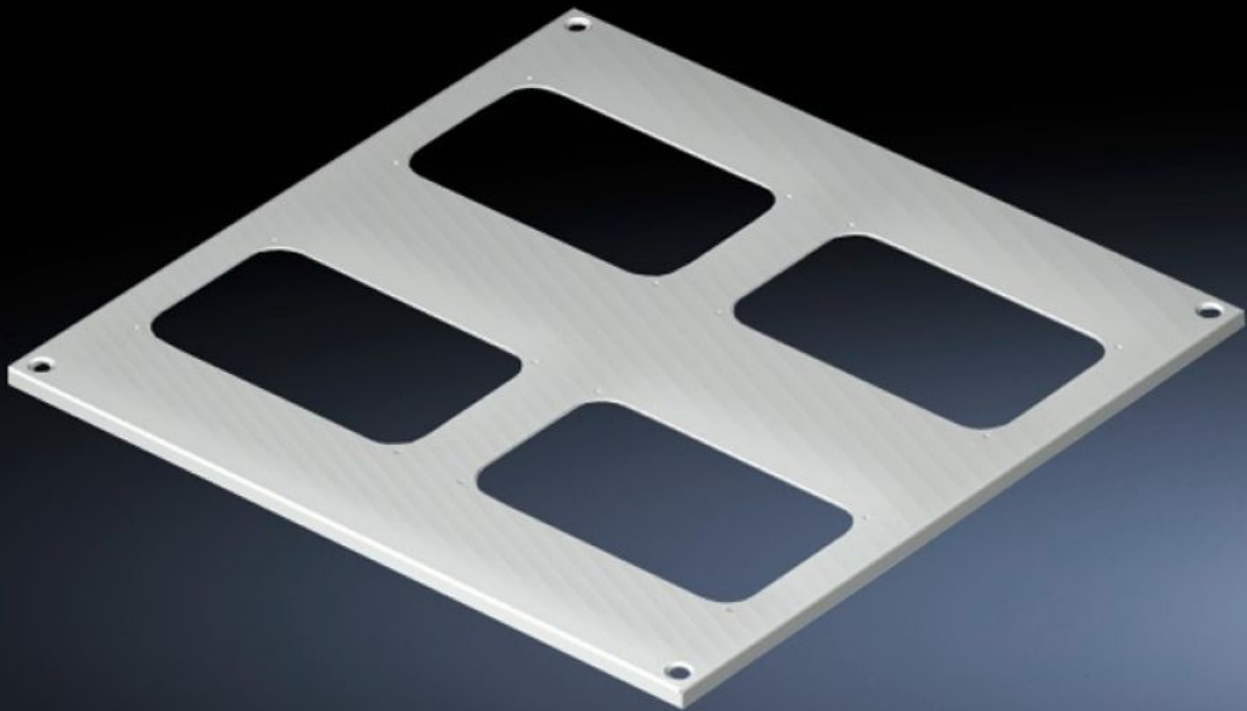

Rittal – The System.

Faster – better – everywhere.

SV 9665.903

Roof plates for cable entry glands

State: 4/26/2026 (Source: rittal.com/us-en)

ENCLOSURES

POWER DISTRIBUTION

CLIMATE CONTROL

IT INFRASTRUCTURE

SOFTWARE & SERVICES

FRIEDHELM LOH GROUP

SV 9665.903 - Roof plates for cable entry glands for TS

For enclosures without roof plate and to replace the standard roof on other TS enclosures.

Features

Model No.	SV 9665.903
Applications	For enclosures without roof plate and to replace the standard roof on other TS enclosures.
Material	Carbon steel, 1.5 mm
Surface finish	Textured paint
Color	RAL 7035
Number of required cable entry glands	4
Suitable for	Enclosure type: TS Width: = 600 mm Depth: = 600 mm Enclosure type: TS Width: = 23.6 " Depth: = 23.6 "
Packaging unit	1 pc(s).
Net weight	3.43 kg
Gross weight	3.63 kg
Customs tariff number	94039910
ETIM 9	EC002525
ECLASS 8.0	27182405
Product description	SV Roof plate, WD: 600x600 mm, for TS, for cable entry gland