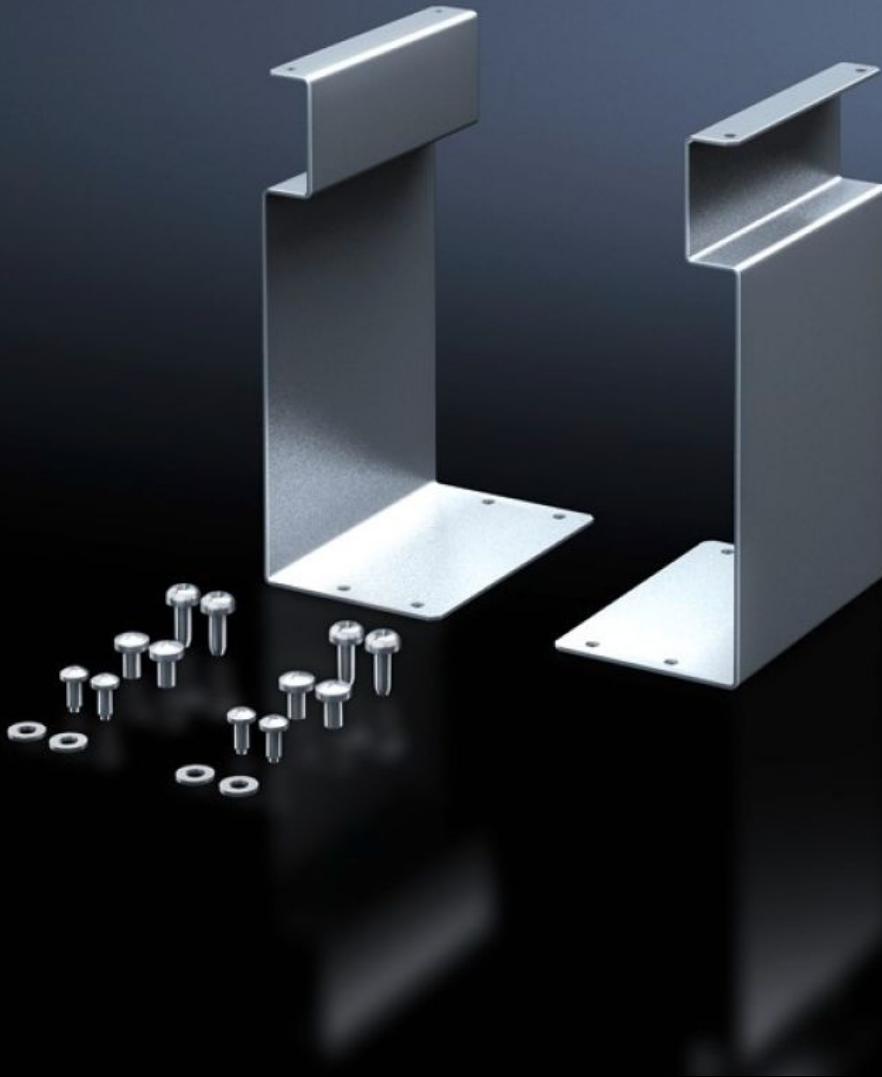

Rittal – The System.

Faster – better – everywhere.

SV 9666.310 Mounting set

State: 4/5/2026 (Source: rittal.com/us-en)

ENCLOSURES

POWER DISTRIBUTION

CLIMATE CONTROL

IT INFRASTRUCTURE

SOFTWARE & SERVICES

FRIEDHELM LOH GROUP

SV 9666.310 - Mounting set for connection terminal block

For connection terminal block.

Features

Model No.	SV 9666.310
Product description	For fastening the connection terminal block to the frame of the ISV installation kit.
Material	Carbon steel, zinc-plated
Supply includes	Assembly components
Size	Width units (WU) @ 250 mm: 1 Height units (U) @ 150 mm: 3
Packaging unit	1 pc(s).
Net weight	0.8 kg
Gross weight	0.894 kg
Customs tariff number	73269098
ETIM 9	EC001894
ECLASS 8.0	27400613
Product description	SV Mounting kit (ISV), for connection terminal block