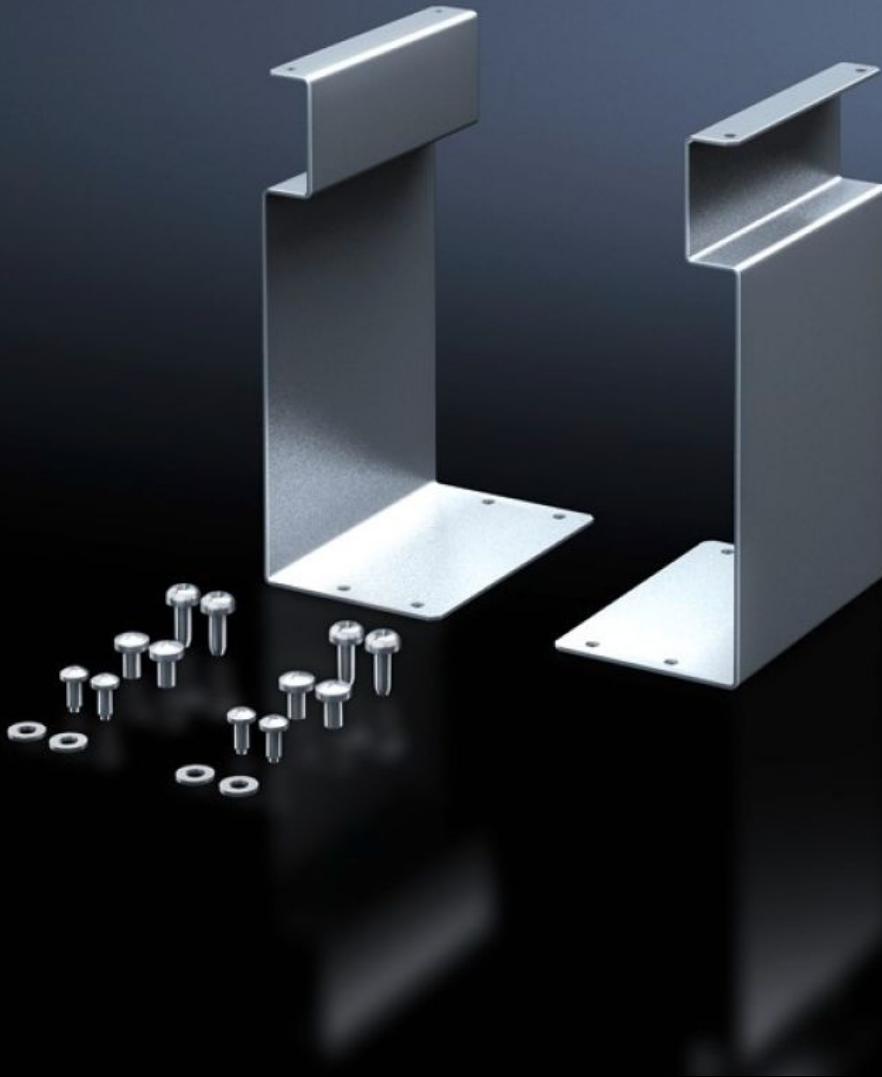

Rittal – The System.

Faster – better – everywhere.

SV 9666.310 Mounting set

State: 4/5/2026 (Source: rittal.com/us-en)

ENCLOSURES

POWER DISTRIBUTION

CLIMATE CONTROL

IT INFRASTRUCTURE

SOFTWARE & SERVICES

FRIEDHELM LOH GROUP