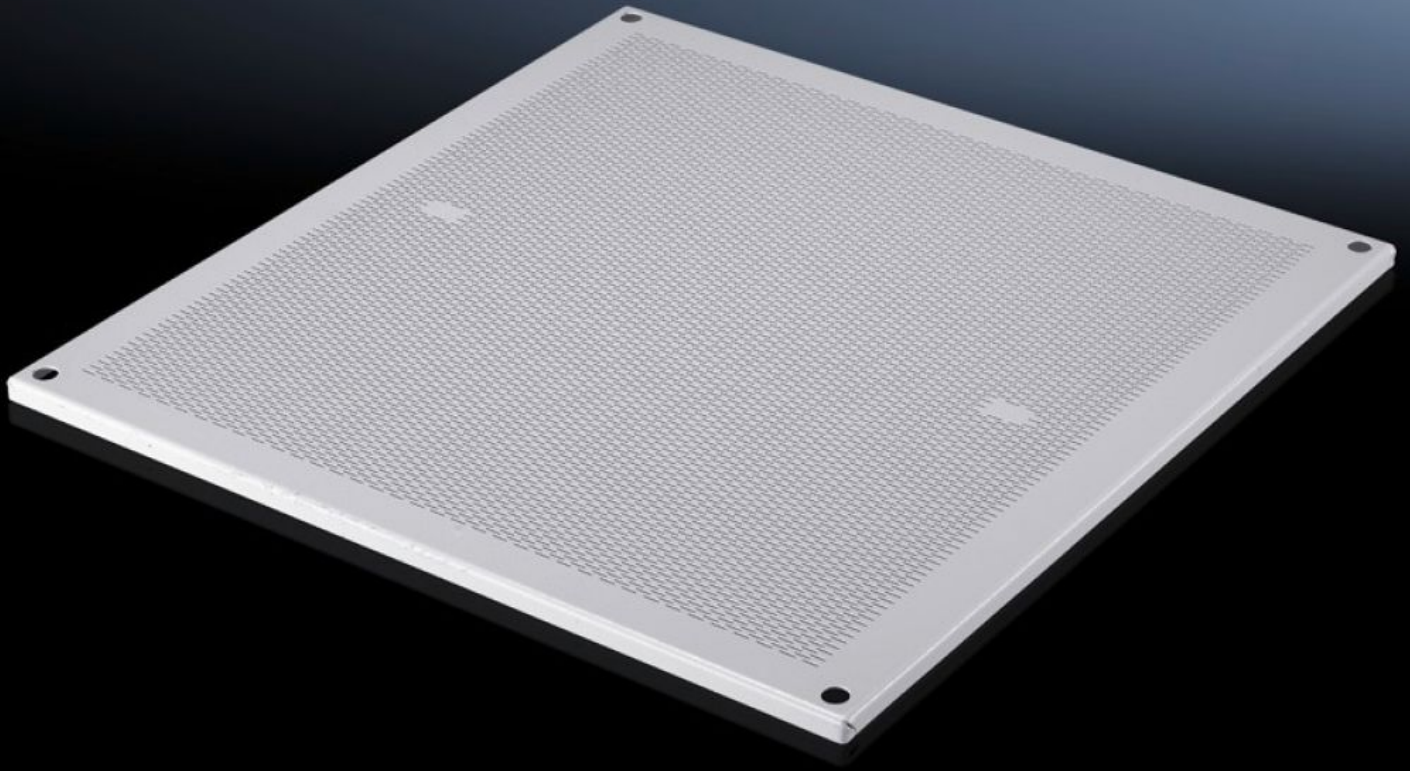

Rittal – The System.

Faster – better – everywhere.

SV 9671.384

Roof plates IP 4X

State: 6/9/2026 (Source: rittal.com/us-en)

ENCLOSURES

POWER DISTRIBUTION

CLIMATE CONTROL

IT INFRASTRUCTURE

SOFTWARE & SERVICES

FRIEDHELM LOH GROUP