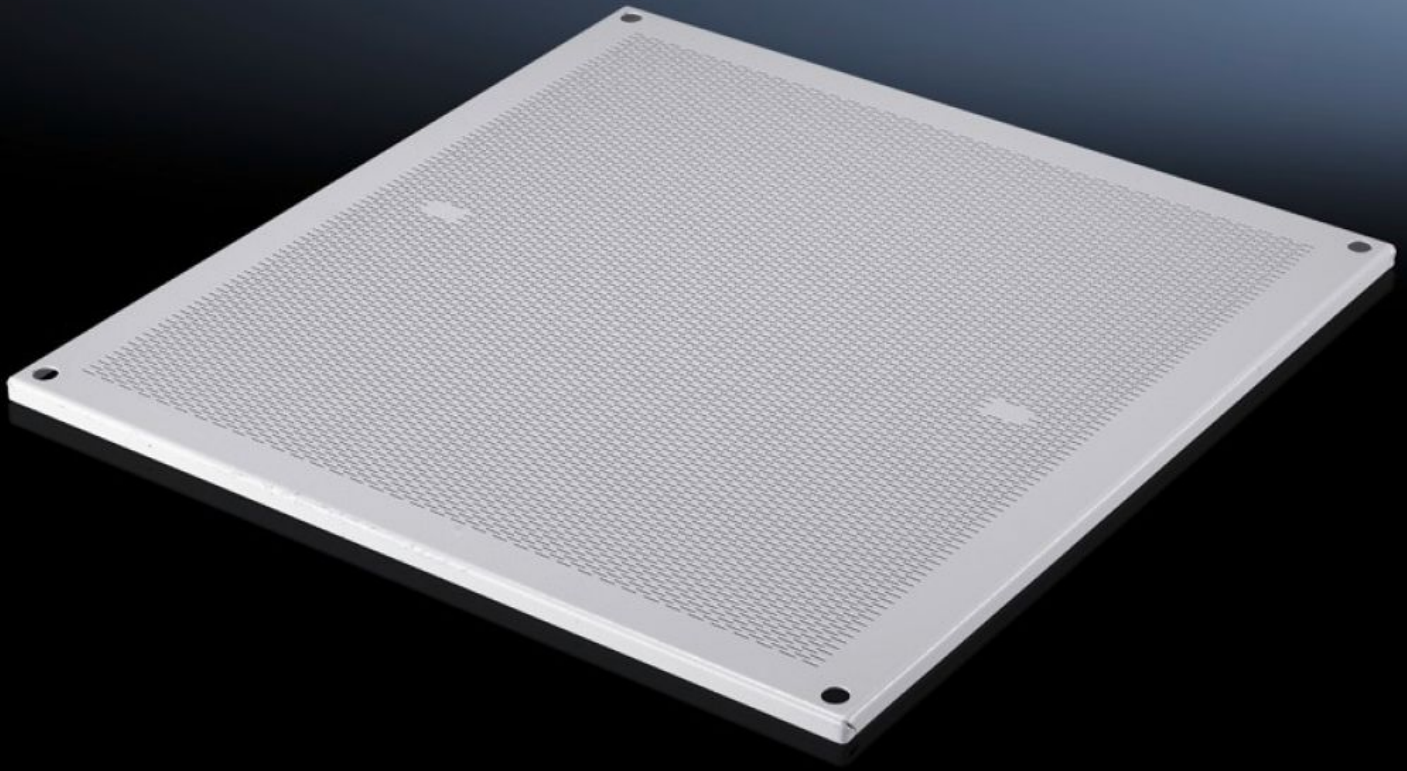

Rittal – The System.

Faster – better – everywhere.

SV 9671.386

Roof plates IP 4X

State: 6/9/2026 (Source: rittal.com/us-en)

ENCLOSURES

POWER DISTRIBUTION

CLIMATE CONTROL

IT INFRASTRUCTURE

SOFTWARE & SERVICES

FRIEDHELM LOH GROUP

SV 9671.386 - Roof plates IP 4X for TS

For enclosures without roof plate and to replace the standard roof on other TS enclosures.

Features

Model No.	SV 9671.386
Applications	For enclosures without roof plate and to replace the standard roof on other TS enclosures.
Material	Carbon steel, 1.5 mm
Surface finish	Textured paint
Color	RAL 7035
Suitable for	Enclosure type: TS Width: = 600 mm Depth: = 800 mm Enclosure type: TS Width: = 23.6 " Depth: = 31.5 "
Packaging unit	1 pc(s).
Net weight	3.8 kg
Gross weight	4.9 kg
Customs tariff number	73269098
ECLASS 8.0	27182405
Product description	SV Roof plate, WD: 600x800 mm, IP 4X, for TS