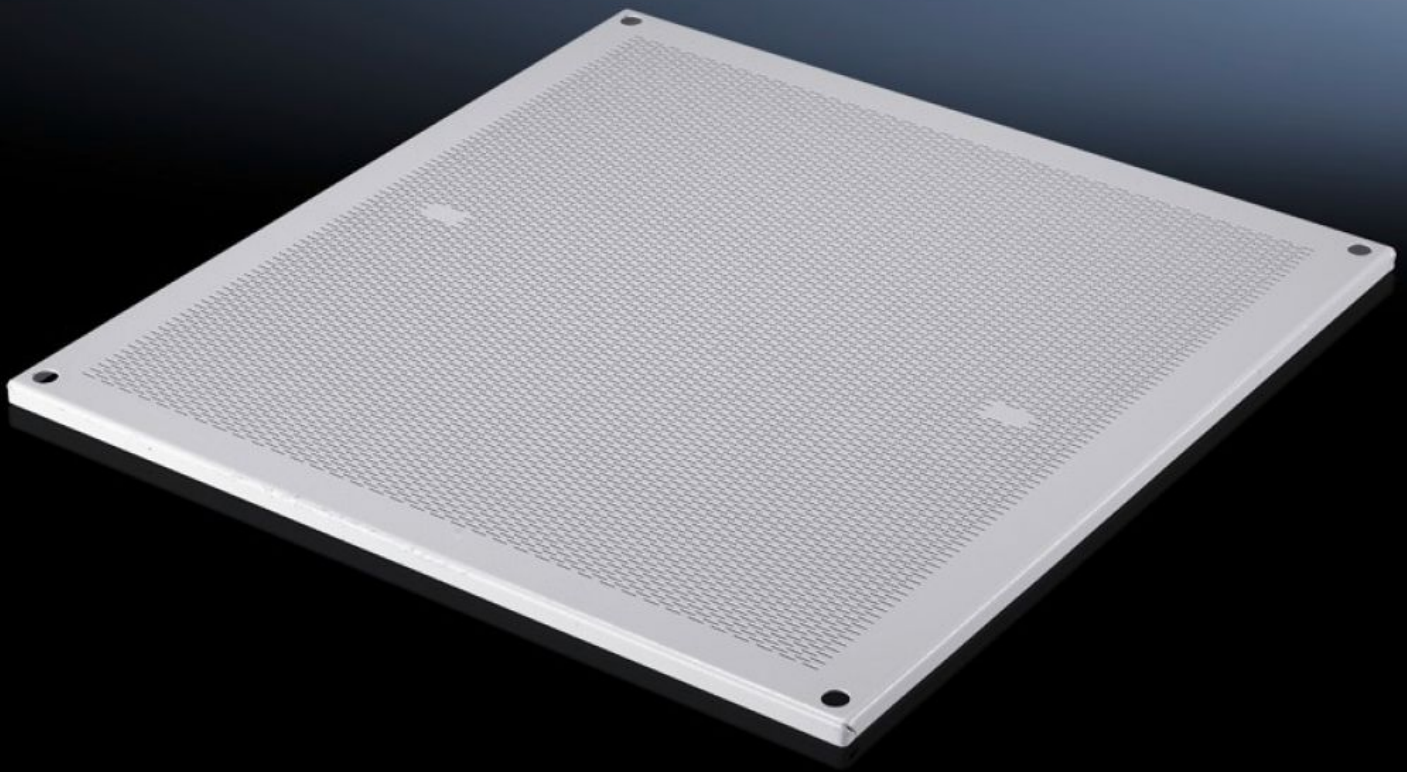

Rittal – The System.

Faster – better – everywhere.

SV 9671.388

Roof plates IP 4X

State: 6/9/2026 (Source: rittal.com/us-en)

ENCLOSURES

POWER DISTRIBUTION

CLIMATE CONTROL

IT INFRASTRUCTURE

SOFTWARE & SERVICES

FRIEDHELM LOH GROUP

SV 9671.388 - Roof plates IP 4X for TS

For enclosures without roof plate and to replace the standard roof on other TS enclosures.

Features

Model No.	SV 9671.388
Applications	For enclosures without roof plate and to replace the standard roof on other TS enclosures.
Material	Carbon steel, 1.5 mm
Surface finish	Textured paint
Color	RAL 7035
Suitable for	Enclosure type: TS Width: = 800 mm Depth: = 800 mm Enclosure type: TS Width: = 31.5 " Depth: = 31.5 "
Packaging unit	1 pc(s).
Net weight	4.9 kg
Gross weight	6 kg
Customs tariff number	73269098
ECLASS 8.0	27182405
Product description	SV Roof plate, WD: 800x800 mm, IP 4X, for TS