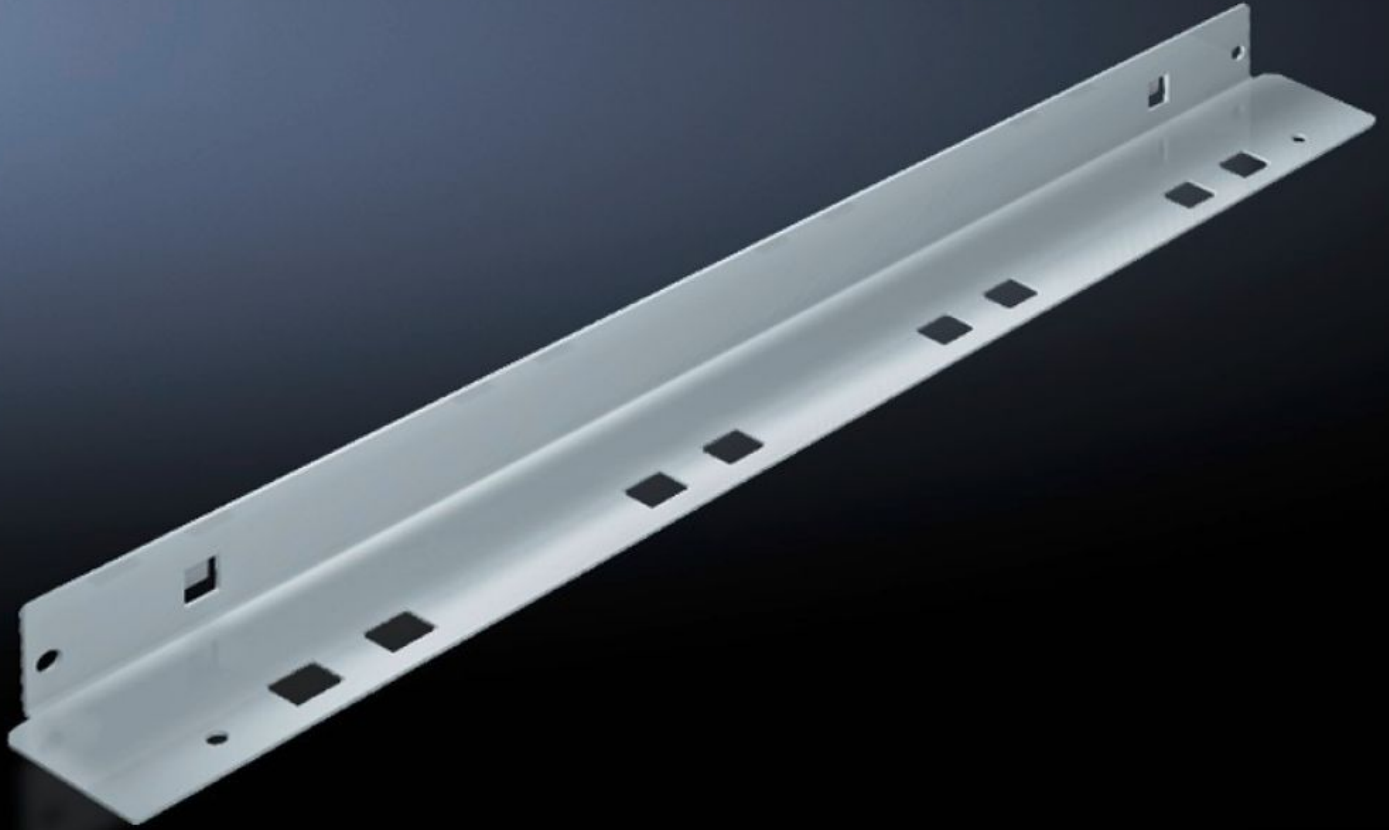

Rittal – The System.

Faster – better – everywhere.

SV 9673.406 Mounting Bracket

State: 7/8/2026 (Source: rittal.com/us-en)

ENCLOSURES

POWER DISTRIBUTION

CLIMATE CONTROL

IT INFRASTRUCTURE

SOFTWARE & SERVICES

FRIEDHELM LOH GROUP