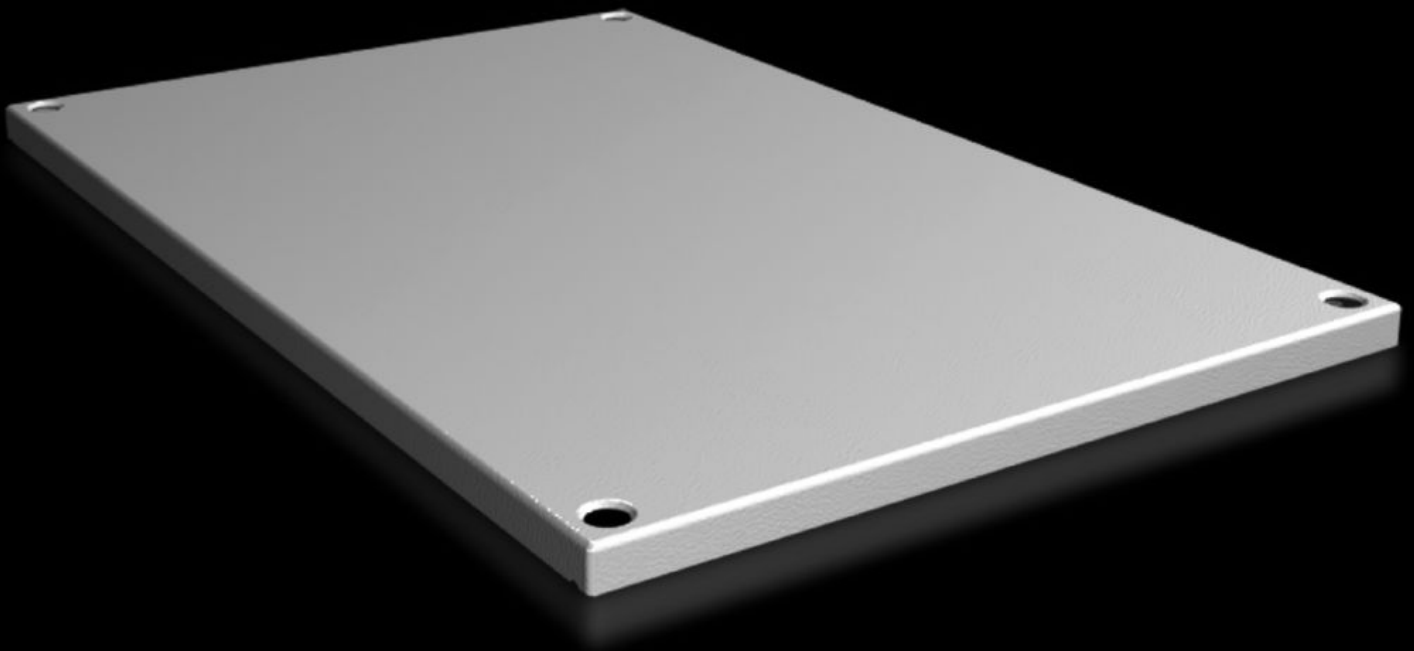

Rittal – The System.

Faster – better – everywhere.

SV 9681.646

IP 55 roof plate, closed

State: 7/4/2026 (Source: rittal.com/us-en)

ENCLOSURES

POWER DISTRIBUTION

CLIMATE CONTROL

IT INFRASTRUCTURE

SOFTWARE & SERVICES

FRIEDHELM LOH GROUP

SV 9681.646 - IP 55 roof plate, closed for VX, VX IT

For enclosures without roof plate and to replace the standard roof on other enclosures.

Features

Model No.	SV 9681.646
Product description	For enclosures without roof plate and to replace the standard roof.
Material	Carbon steel, 1.5 mm
Surface finish	Textured paint
Color	RAL 7035
Supply includes	Assembly components
Suitable for	Width: = 400 mm Depth: = 600 mm Width: = 15.7 " Depth: = 23.6 "
Packaging unit	1 pc(s).
Net weight	3.52 kg
Gross weight	3.72 kg
Customs tariff number	94039910
ETIM 9	EC000744
ECLASS 8.0	27182405
Product description	SV Roof plate for VX, width x depth 400x600 mm, IP 55