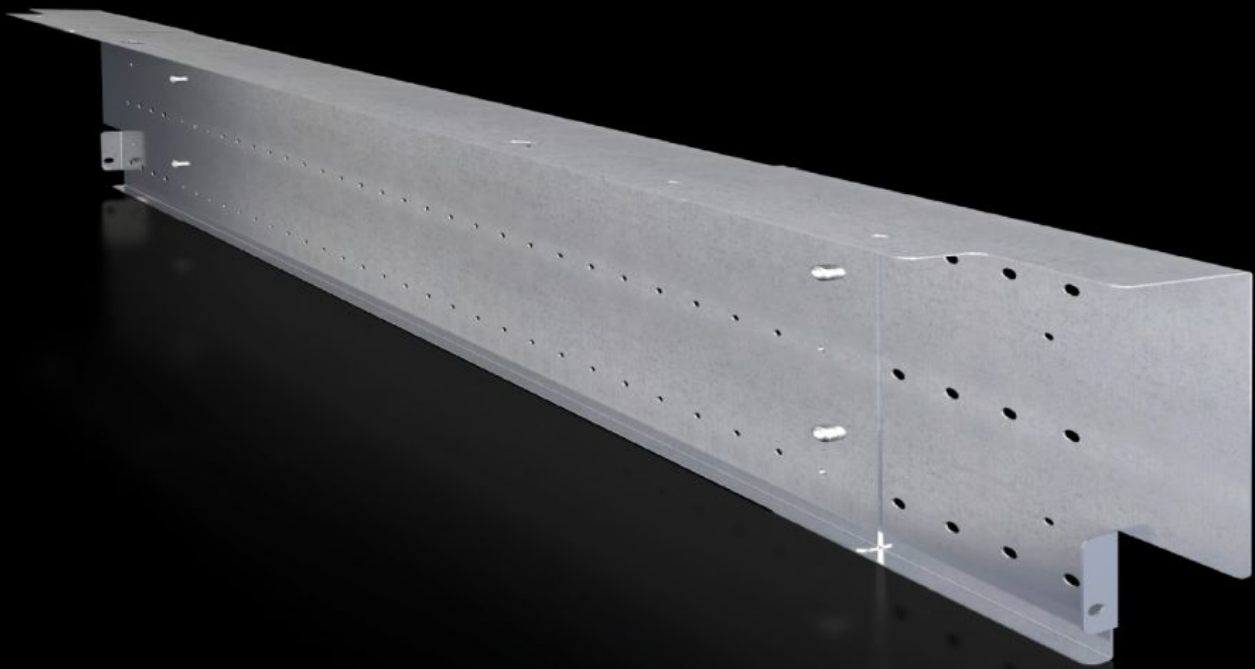

Rittal – The System.

Faster – better – everywhere.

SV 9683.738

Wiring Trim Panel

State: 4/17/2026 (Source: rittal.com/us-en)

ENCLOSURES

POWER DISTRIBUTION

CLIMATE CONTROL

IT INFRASTRUCTURE

SOFTWARE & SERVICES

FRIEDHELM LOH GROUP