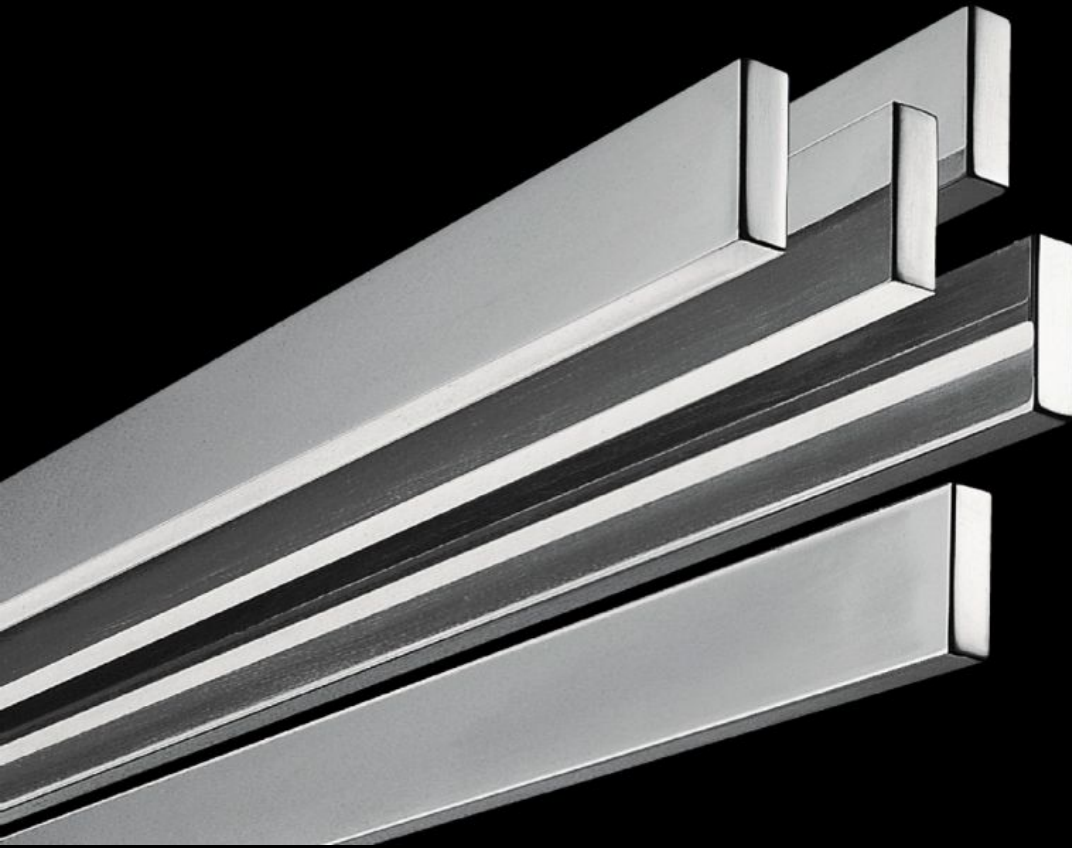

Rittal – The System.

Faster – better – everywhere.

SV 9685.905

Busbar E-Cu, tin-plated

State: 4/16/2026 (Source: rittal.com/us-en)

ENCLOSURES

POWER DISTRIBUTION

CLIMATE CONTROL

IT INFRASTRUCTURE

SOFTWARE & SERVICES

FRIEDHELM LOH GROUP