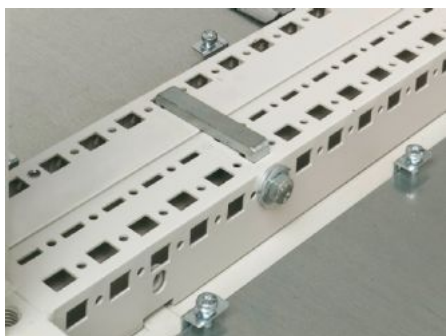

SOFTWARE & SERVICES

FRIEDHELM LOH GROUP

undefined 9781.000 - Baying kit for CS Toptec, bayable

For the alignment of CS Toptec outdoor housings.

Features

Model No.	9781.000
Supply includes	Assembly components
Note	1 packaging unit is sufficient for baying two enclosures
Suitable for	Enclosure type: CS Toptec, bayable
Packaging unit	1 pc(s).
Net weight	1.23 kg
Gross weight	1.259 kg
Customs tariff number	73269098
Product description	CS baying kit for CS Toptec, bayable