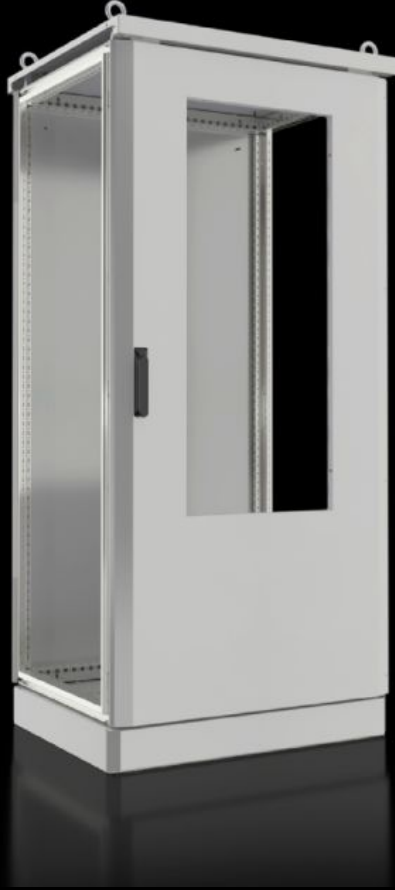

Rittal – The System.

Faster – better – everywhere.

CS 9782.818 CS Toptec, bayable

State: 6/19/2026 (Source: rittal.com/us-en)

ENCLOSURES

POWER DISTRIBUTION

CLIMATE CONTROL

IT INFRASTRUCTURE

SOFTWARE & SERVICES

FRIEDHELM LOH GROUP