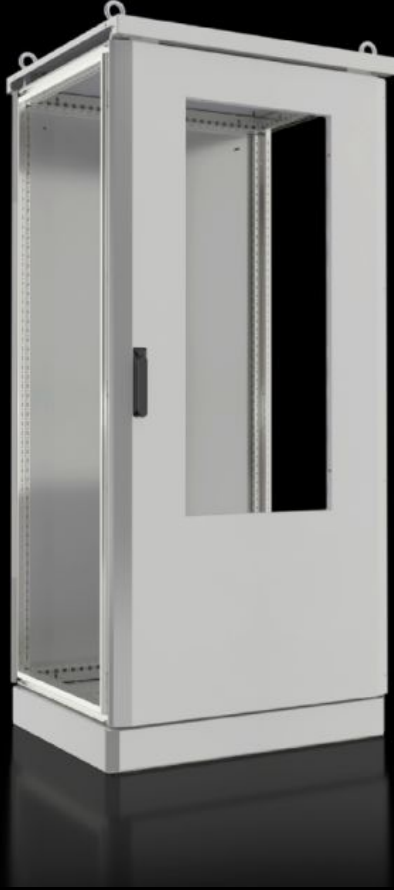

Rittal – The System.

Faster – better – everywhere.

CS 9782.818 CS Toptec, bayable

State: 5/22/2026 (Source: rittal.com/us-en)

ENCLOSURES

POWER DISTRIBUTION

CLIMATE CONTROL

IT INFRASTRUCTURE

SOFTWARE & SERVICES

FRIEDHELM LOH GROUP