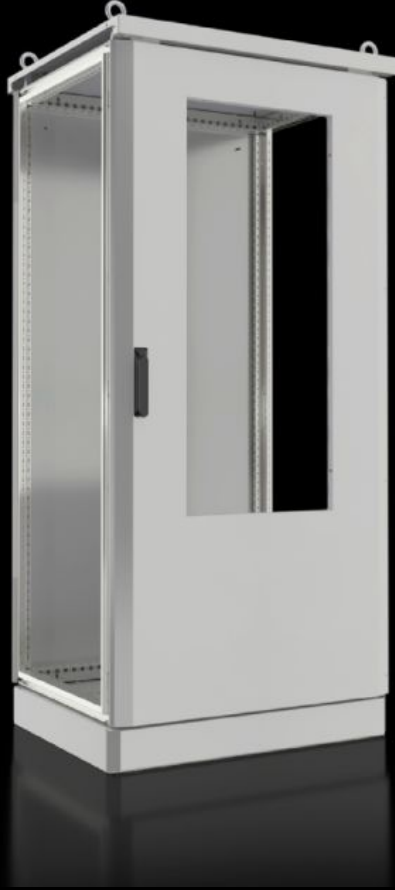

Rittal – The System.

Faster – better – everywhere.

CS 9782.866 CS Toptec, bayable

State: 7/9/2026 (Source: rittal.com/us-en)

ENCLOSURES

POWER DISTRIBUTION

CLIMATE CONTROL

IT INFRASTRUCTURE

SOFTWARE & SERVICES

FRIEDHELM LOH GROUP