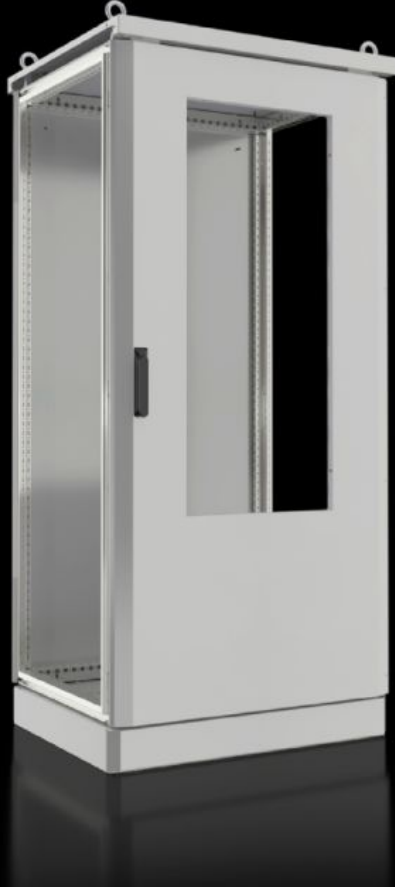

Rittal – The System.

Faster – better – everywhere.

CS 9782.866

CS Toptec, bayable

State: 5/21/2026 (Source: rittal.com/us-en)

ENCLOSURES

POWER DISTRIBUTION

CLIMATE CONTROL

IT INFRASTRUCTURE

SOFTWARE & SERVICES

FRIEDHELM LOH GROUP