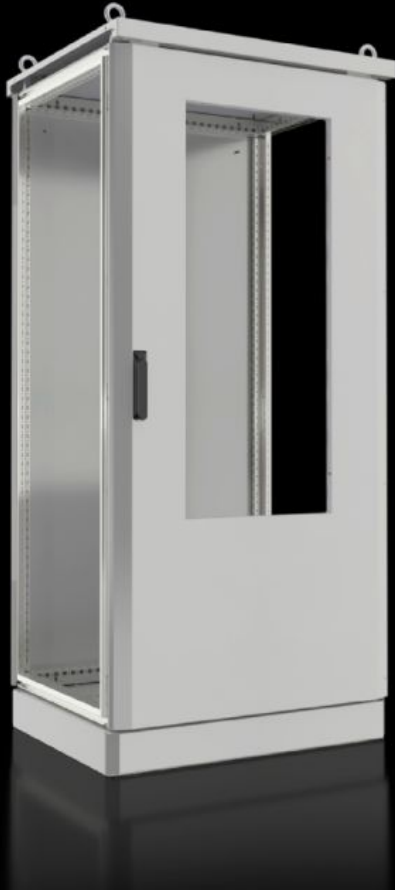

Rittal – The System.

Faster – better – everywhere.

CS 9782.868 CS Toptec, bayable

State: 5/22/2026 (Source: rittal.com/us-en)

ENCLOSURES

POWER DISTRIBUTION

CLIMATE CONTROL

IT INFRASTRUCTURE

SOFTWARE & SERVICES

FRIEDHELM LOH GROUP