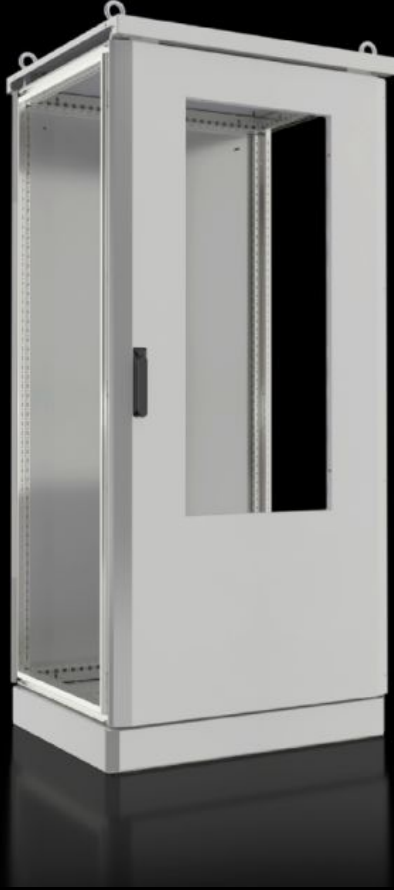

Rittal – The System.

Faster – better – everywhere.

CS 9783.888

CS Toptec, bayable

State: 5/21/2026 (Source: rittal.com/us-en)

ENCLOSURES

POWER DISTRIBUTION

CLIMATE CONTROL

IT INFRASTRUCTURE

SOFTWARE & SERVICES

FRIEDHELM LOH GROUP