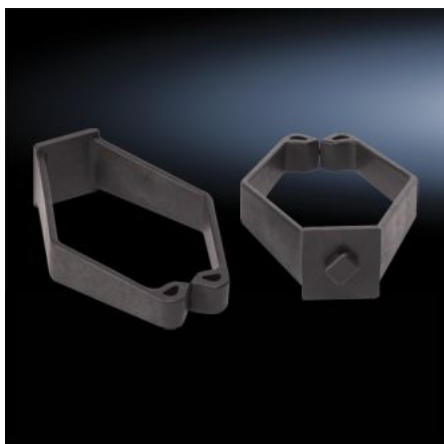

# DK 9969.600 - Quarter turn Cable collection claw

Organizes cables that can be attached to the frame or EIA rails.

## Features

Model No.	DK 9969.600
Product description	Collection claw organizes cables and can attach to the enclosure frame and EIA rails.
Material	Plastic
Color	Black
Dimensions	Width: 76.2 mm Width: 3 "
Bracket dimensions	Ring depth: 113 mm Ring height: 32 mm Ring depth: 4.45 " Ring height: 1.26 "
Packaging unit	10 Pack
Customs tariff number	9403999040