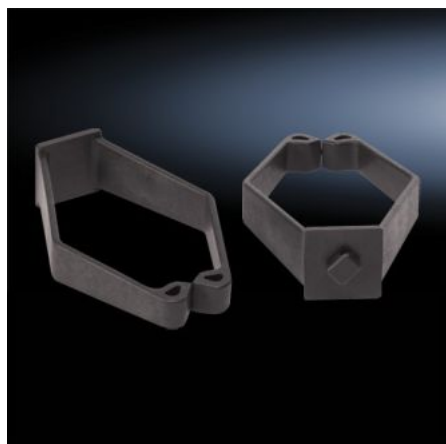

SOFTWARE & SERVICES

FRIEDHELM LOH GROUP

DK 9969.600 - Quarter turn Cable collection claw

Organizes cables that can be attached to the frame or EIA rails.

Features

Model No.	DK 9969.600
Product description	Collection claw organizes cables and can attach to the enclosure frame and EIA rails.
Material	Plastic
Color	Black
Dimensions	Width: 76.2 mm Width: 3 "
Bracket dimensions	Ring depth: 113 mm Ring height: 32 mm Ring depth: 4.45 " Ring height: 1.26 "
Packaging unit	10 Pack
Customs tariff number	9403999040