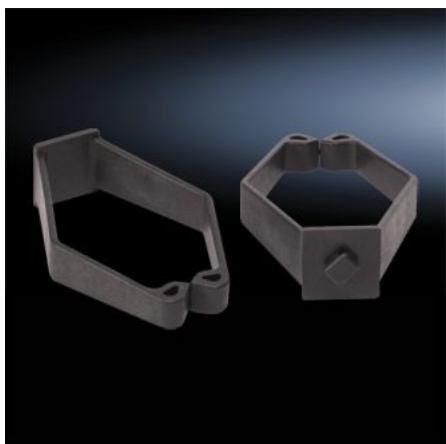

SOFTWARE & SERVICES

FRIEDHELM LOH GROUP

DK 9969.600 - Quarter turn Cable collection claw

Organizes cables that can be attached to the frame or EIA rails.

Features

Model No.	DK 9969.600
Product description	Collection claw organizes cables and can attach to the enclosure frame and EIA rails.
Material	Plastic
Color	Black
Dimensions	Width: 76.2 mm Width: 3 "
Bracket dimensions	Ring depth: 113 mm Ring height: 32 mm Ring depth: 4.45 " Ring height: 1.26 "
Packaging unit	10 Pack
Customs tariff number	9403999040