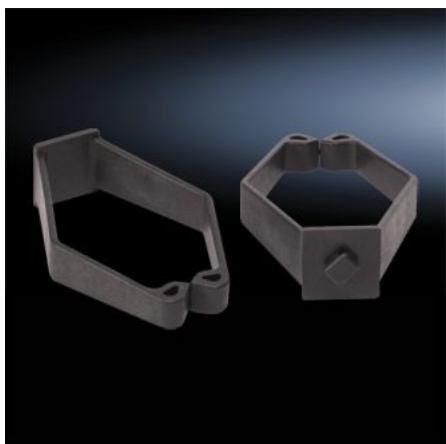

DK 9969.600 - Quarter turn Cable collection claw

Organizes cables that can be attached to the frame or EIA rails.

Features

Model No.	DK 9969.600
Product description	Collection claw organizes cables and can attach to the enclosure frame and EIA rails.
Material	Plastic
Color	Black
Dimensions	Width: 76.2 mm Width: 3 "
Bracket dimensions	Ring depth: 113 mm Ring height: 32 mm Ring depth: 4.45 " Ring height: 1.26 "
Packaging unit	10 Pack
Customs tariff number	9403999040