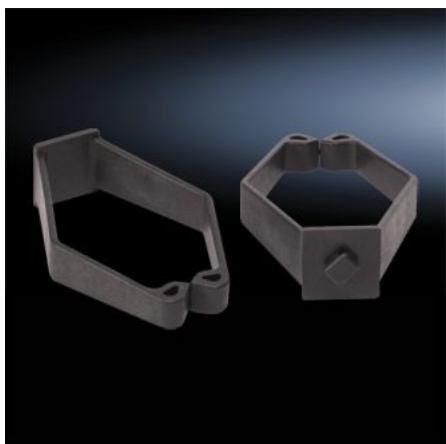

IT INFRASTRUCTURE

SOFTWARE & SERVICES

FRIEDHELM LOH GROUP

DK 9969.600 - Quarter turn Cable collection claw

Organizes cables that can be attached to the frame or EIA rails.

Features

Model No.	DK 9969.600
Product description	Collection claw organizes cables and can attach to the enclosure frame and EIA rails.
Material	Plastic
Color	Black
Dimensions	Width: 76.2 mm Width: 3 "
Bracket dimensions	Ring depth: 113 mm Ring height: 32 mm Ring depth: 4.45 " Ring height: 1.26 "
Packaging unit	10 Pack
Customs tariff number	9403999040