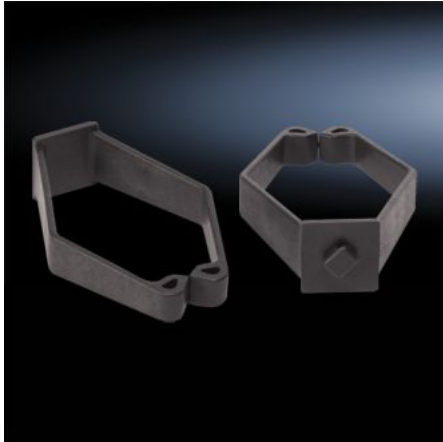

IT INFRASTRUCTURE

SOFTWARE & SERVICES

FRIEDHELM LOH GROUP

DK 9969.600 - Quarter turn Cable collection claw

Organizes cables that can be attached to the frame or EIA rails.

Features

Model No.	DK 9969.600
Product description	Collection claw organizes cables and can attach to the enclosure frame and EIA rails.
Material	Plastic
Color	Black
Dimensions	Width: 76.2 mm Width: 3 "
Bracket dimensions	Ring depth: 113 mm Ring height: 32 mm Ring depth: 4.45 " Ring height: 1.26 "
Packaging unit	10 Pack
Customs tariff number	9403999040