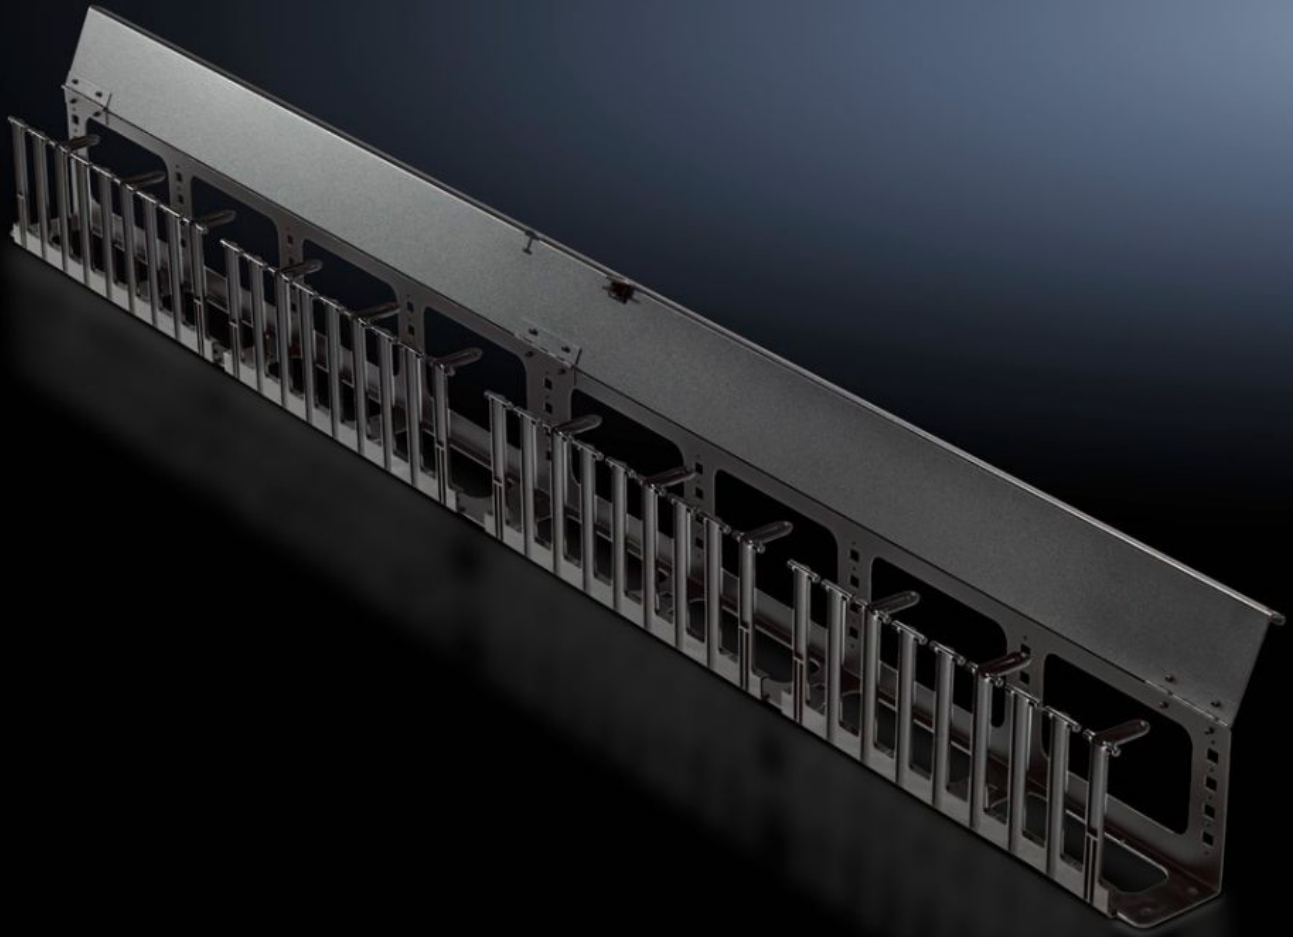

Rittal – The System.

Faster – better – everywhere.

DK 9972.927

Cable duct

State: 4/2/2026 (Source: rittal.com/us-en)

ENCLOSURES

POWER DISTRIBUTION

CLIMATE CONTROL

IT INFRASTRUCTURE

SOFTWARE & SERVICES

FRIEDHELM LOH GROUP

DK 9972.927 - Cable duct for TS IT, North American

Cable duct for TS IT

Features

Model No.	DK 9972.927
Product description	Cable duct for TS IT enclosures that are 80" (2000mm) high and 28" (700mm) or 32" (800mm) wide.
Color	Black
Dimensions	Height: 1,760 mm Height: 69.3 "
Suitable for	Enclosure type: TS IT Width: = 700 mm = 800 mm Height: = 2,000 mm Enclosure type: TS IT Width: = 27.6 " = 31.5 " Height: = 78.7 "
Packaging unit	1 pc(s).
Net weight	12.2 lb
Gross weight	12.2 lb
Customs tariff number	9403999040