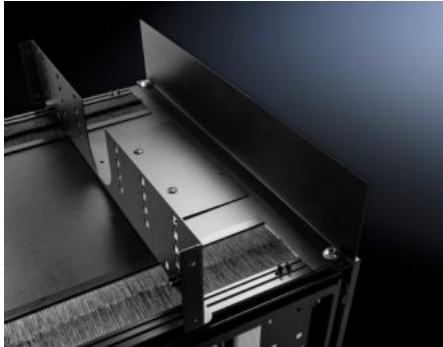

# DK 9982.270 - Roof mount cable manager for TS IT Pro

Roof mount cable manager for TS IT Pro

## Features

Model No.	DK 9982.270
Product description	Organizes overhead cable runs between racks and cable access slots in the enclosure roof. Mounts to enclosure roof in front or rear.
Material	Carbon steel
Color	RAL 9005 Black
Supply includes	Assembly components
Packaging unit	1 pc(s).
Gross weight	14.33 lb
Customs tariff number	9403200082