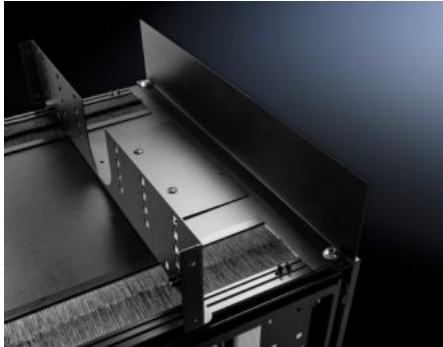

DK 9982.270 - Roof mount cable manager for TS IT Pro

Roof mount cable manager for TS IT Pro

Features

Model No.	DK 9982.270
Product description	Organizes overhead cable runs between racks and cable access slots in the enclosure roof. Mounts to enclosure roof in front or rear.
Material	Carbon steel
Color	RAL 9005 Black
Supply includes	Assembly components
Packaging unit	1 pc(s).
Gross weight	14.33 lb
Customs tariff number	9403200082